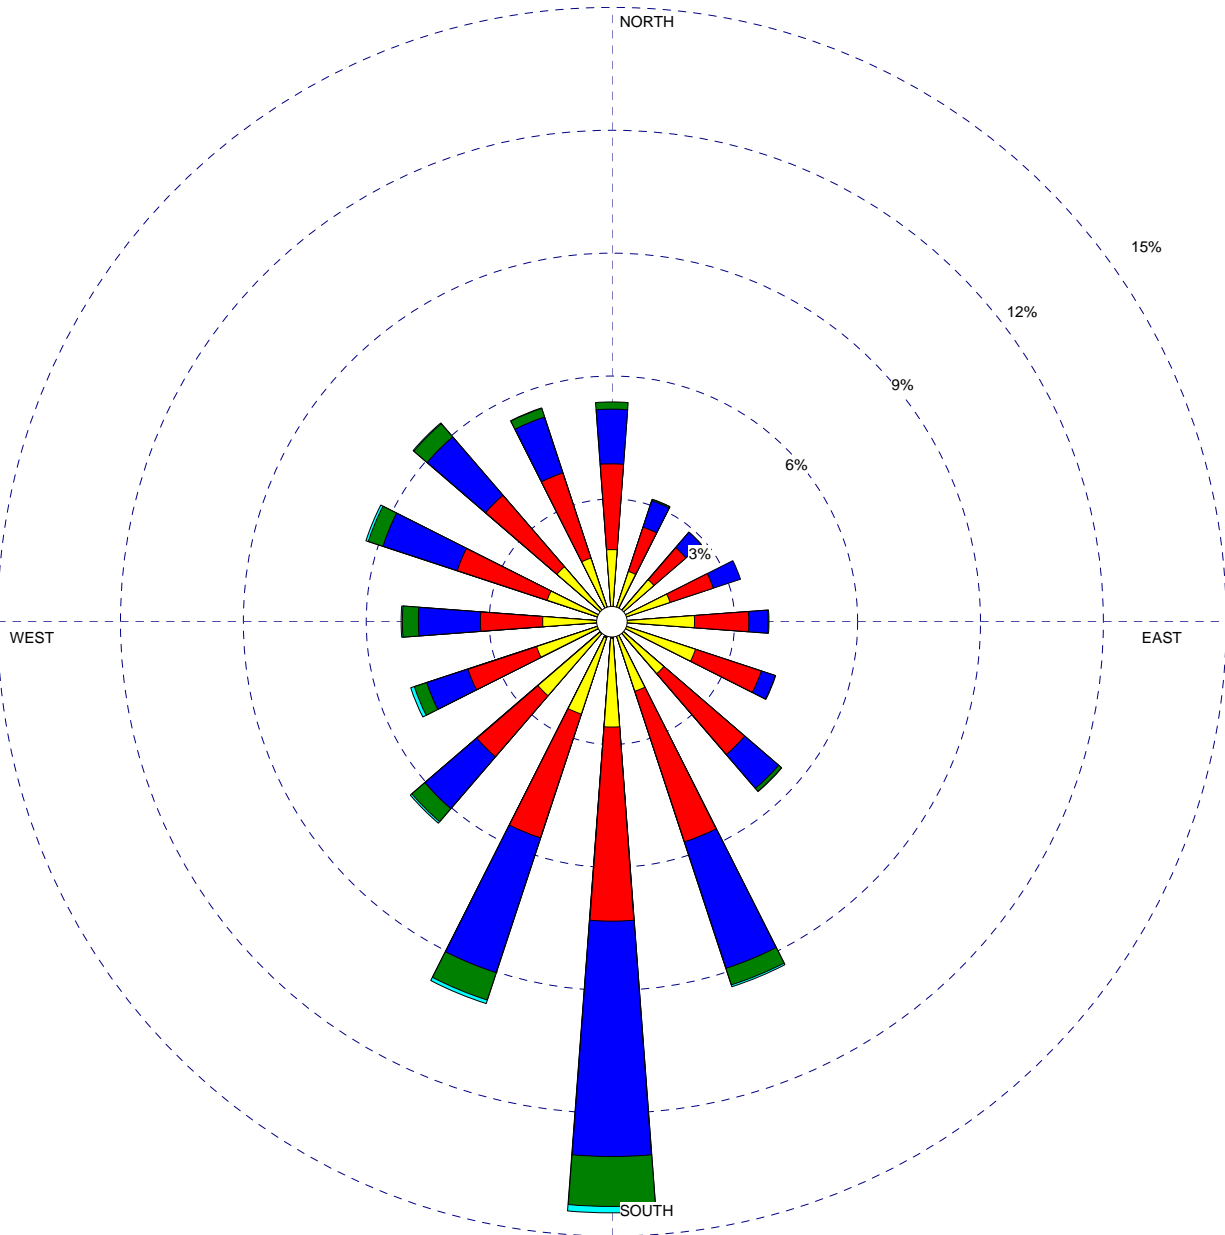

WIND ROSE PLOT

Station #93822 - SPRINGFIELD/CAPITAL ARPT, IL

<p>Wind Speed (Knots)</p> <ul style="list-style-type: none"> > 21 17 - 21 11 - 16 7 - 10 4 - 6 1 - 3 	<p>MODELER</p>	<p>DATE</p> <p>10/7/2004</p>	<p>COMPANY NAME</p> <p>Illinois State Climatologist Office</p>	
	<p>DISPLAY</p> <p>Wind Speed</p>	<p>UNIT</p> <p>Knots</p>	<p>COMMENTS</p> <p>1961-1990 October Average</p>	
	<p>AVG. WIND SPEED</p> <p>9.20 Knots</p>	<p>CALM WINDS</p> <p>3.07%</p>		
	<p>ORIENTATION</p> <p>Direction (blowing from)</p>	<p>PLOT YEAR-DATE-TIME</p> <p>Oct 1 - Oct 31</p> <p>Midnight - 11 PM</p>	<p>PROJECT/PLOT NO.</p>	