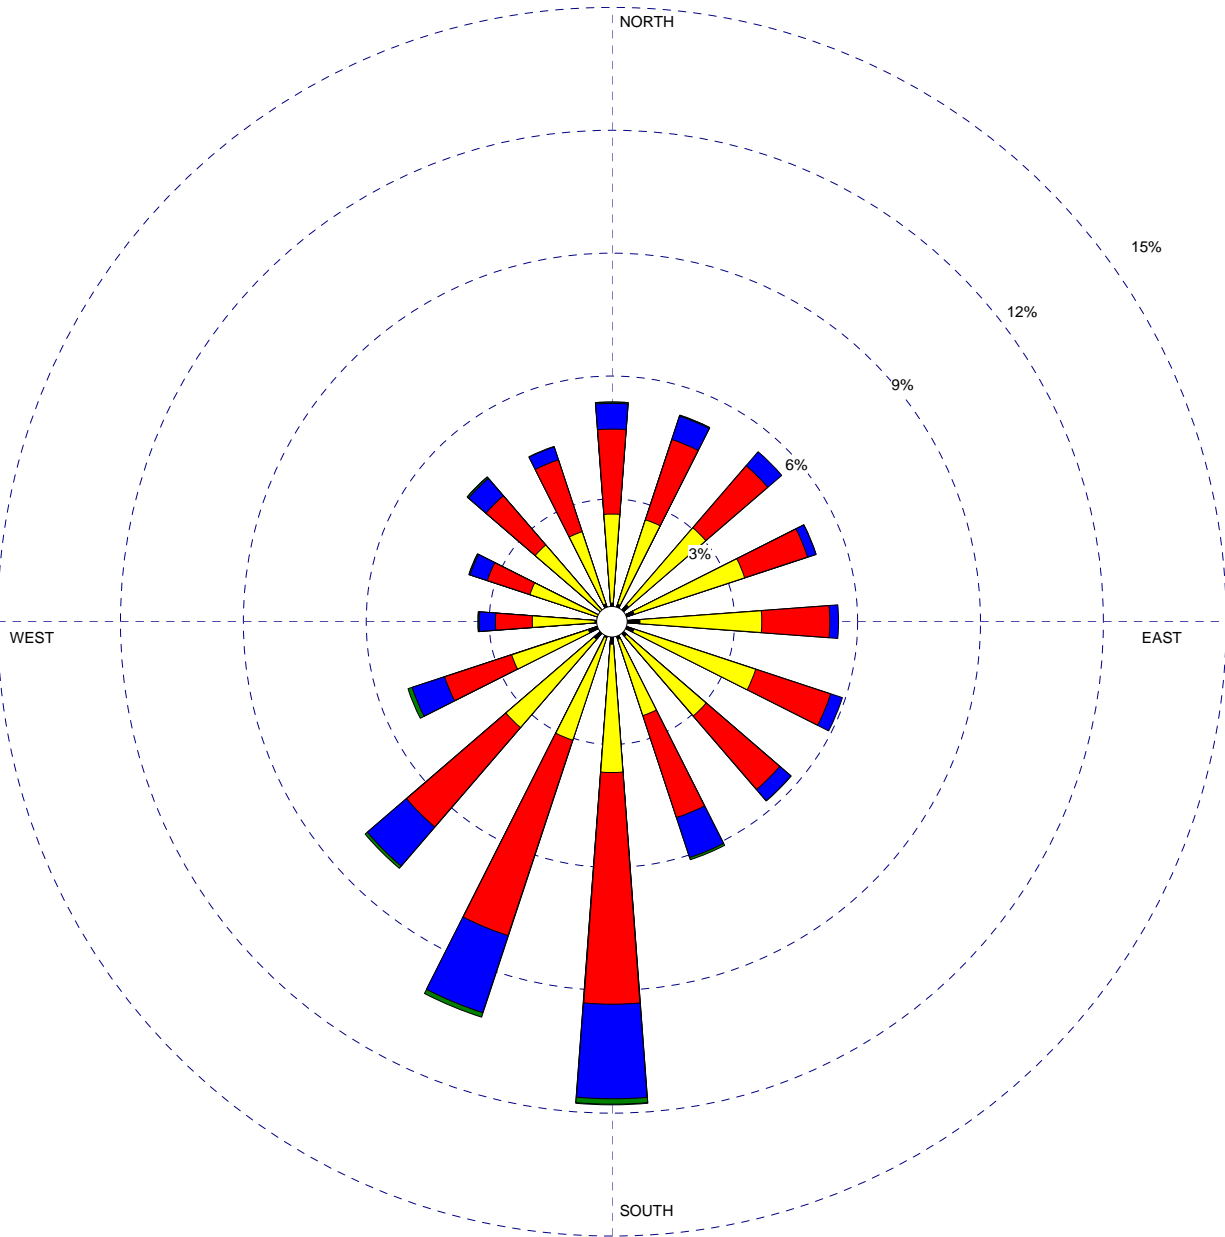

WIND ROSE PLOT

Station #93822 - SPRINGFIELD/CAPITAL ARPT, IL

<p>Wind Speed (Knots)</p> <ul style="list-style-type: none"> > 21 17 - 21 11 - 16 7 - 10 4 - 6 1 - 3 	<p>MODELER</p>	<p>DATE</p> <p>10/7/2004</p>	<p>COMPANY NAME</p> <p>Illinois State Climatologist Office</p>	
	<p>DISPLAY</p> <p>Wind Speed</p>	<p>UNIT</p> <p>Knots</p>	<p>COMMENTS</p> <p>1961-1990 August Average</p>	
	<p>AVG. WIND SPEED</p> <p>7.16 Knots</p>	<p>CALM WINDS</p> <p>3.94%</p>		
	<p>ORIENTATION</p> <p>Direction (blowing from)</p>	<p>PLOT YEAR-DATE-TIME</p> <p>Aug 1 - Aug 31</p> <p>Midnight - 11 PM</p>	<p>PROJECT/PLOT NO.</p>	