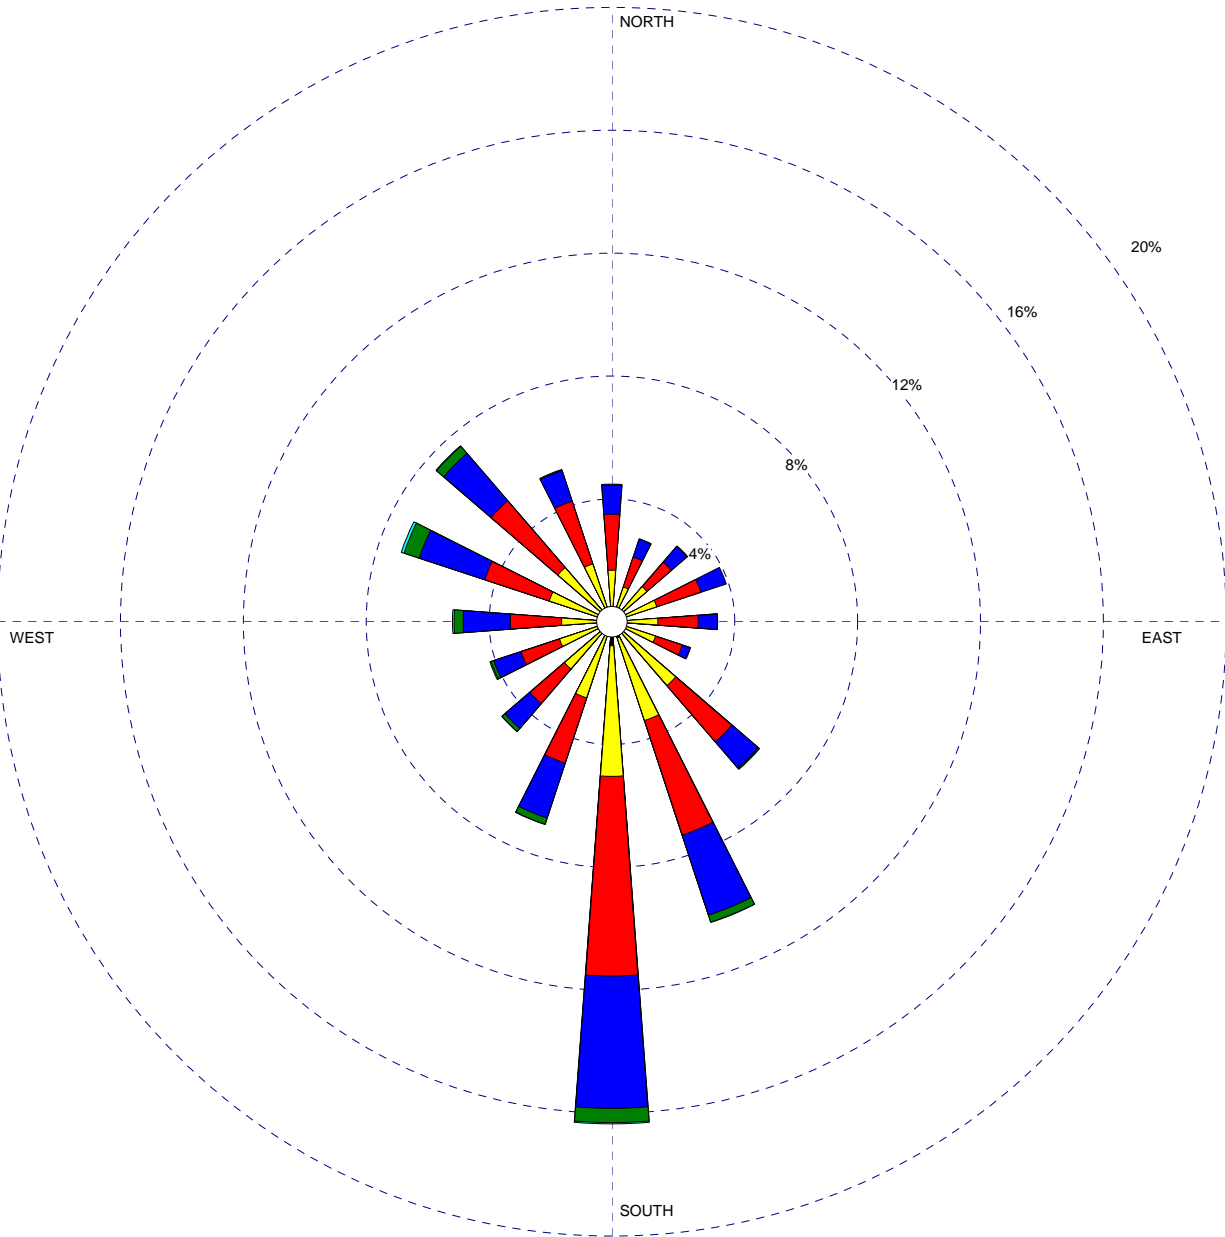

WIND ROSE PLOT

Station #14842 - PEORIA/GREATER PEORIA ARPT, IL

<p>Wind Speed (Knots)</p> <ul style="list-style-type: none"> > 21 17 - 21 11 - 16 7 - 10 4 - 6 1 - 3 	<p>MODELER</p>	<p>DATE</p> <p>10/7/2004</p>	<p>COMPANY NAME</p> <p>Illinois State Climatologist Office</p>	
	<p>DISPLAY</p> <p>Wind Speed</p>	<p>UNIT</p> <p>Knots</p>	<p>COMMENTS</p> <p>1961-1990 October Average</p>	
	<p>AVG. WIND SPEED</p> <p>8.44 Knots</p>	<p>CALM WINDS</p> <p>5.28%</p>		
	<p>ORIENTATION</p> <p>Direction (blowing from)</p>	<p>PLOT YEAR-DATE-TIME</p> <p>Oct 1 - Oct 31</p> <p>Midnight - 11 PM</p>	<p>PROJECT/PLOT NO.</p>	