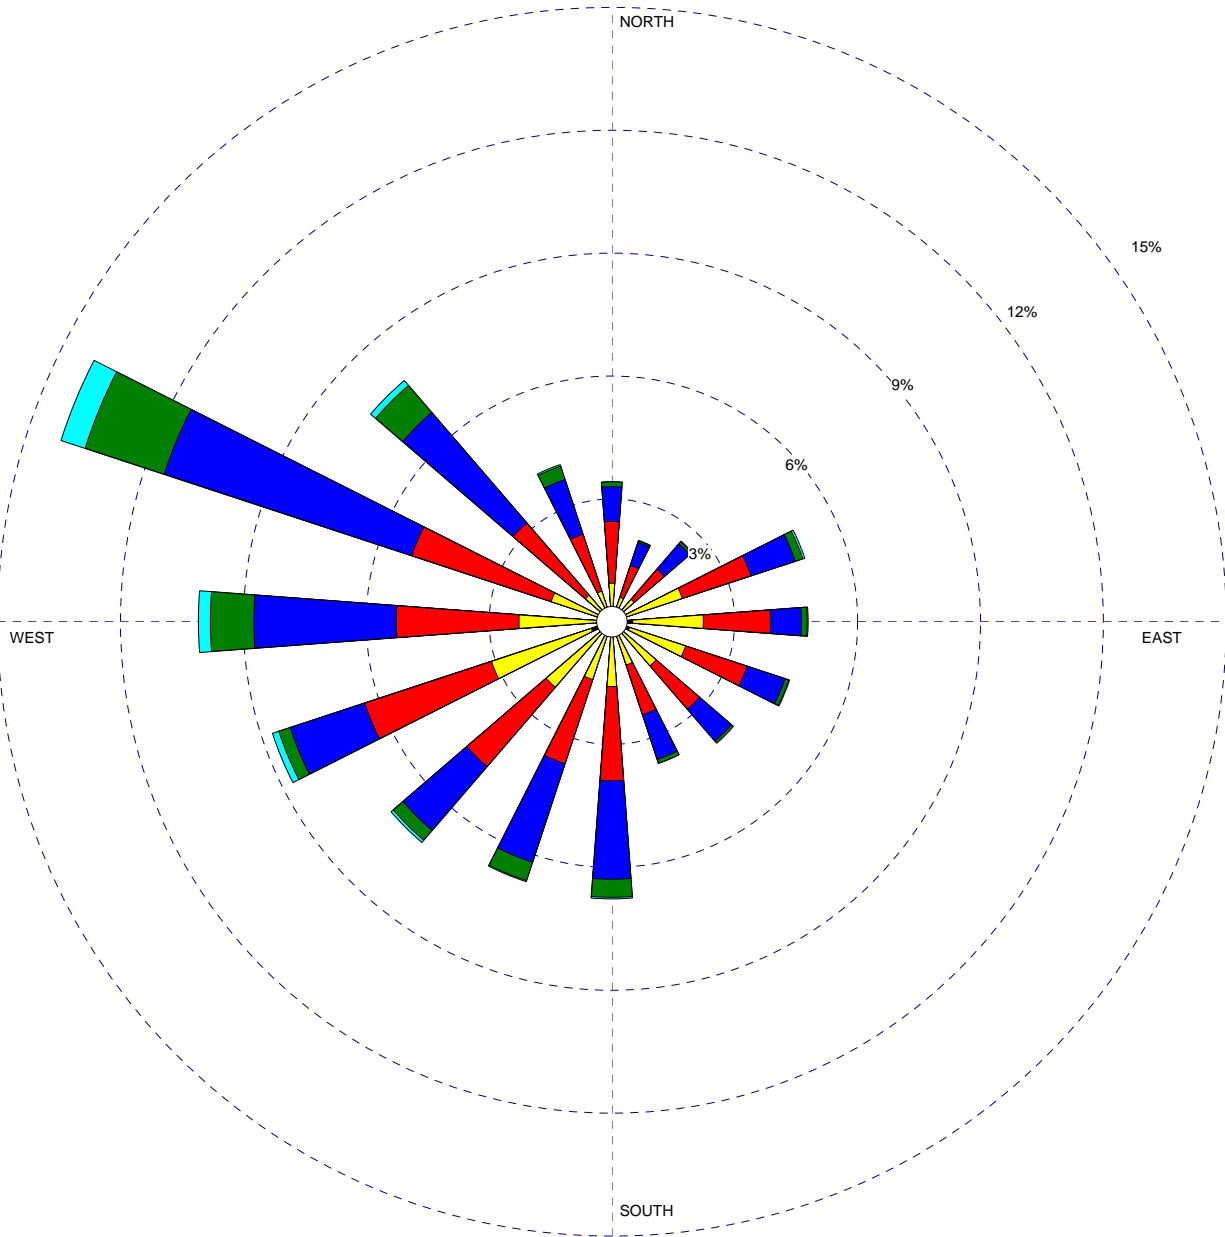

WIND ROSE PLOT

Station #14923 - MOLINE/QUAD-CITY ARPT, IL

<p>Wind Speed (Knots)</p> <ul style="list-style-type: none"> > 21 17 - 21 11 - 16 7 - 10 4 - 6 1 - 3 	<p>MODELER</p>	<p>DATE</p> <p>10/7/2004</p>	<p>COMPANY NAME</p> <p>Illinois State Climatologist Office</p>	
	<p>DISPLAY</p> <p>Wind Speed</p>	<p>UNIT</p> <p>Knots</p>	<p>COMMENTS</p> <p>1961-1990 December Average</p>	
	<p>AVG. WIND SPEED</p> <p>10.01 Knots</p>	<p>CALM WINDS</p> <p>4.63%</p>		
	<p>ORIENTATION</p> <p>Direction (blowing from)</p>	<p>PLOT YEAR-DATE-TIME</p> <p>Dec 1 - Dec 31</p> <p>Midnight - 11 PM</p>	<p>PROJECT/PLOT NO.</p>	