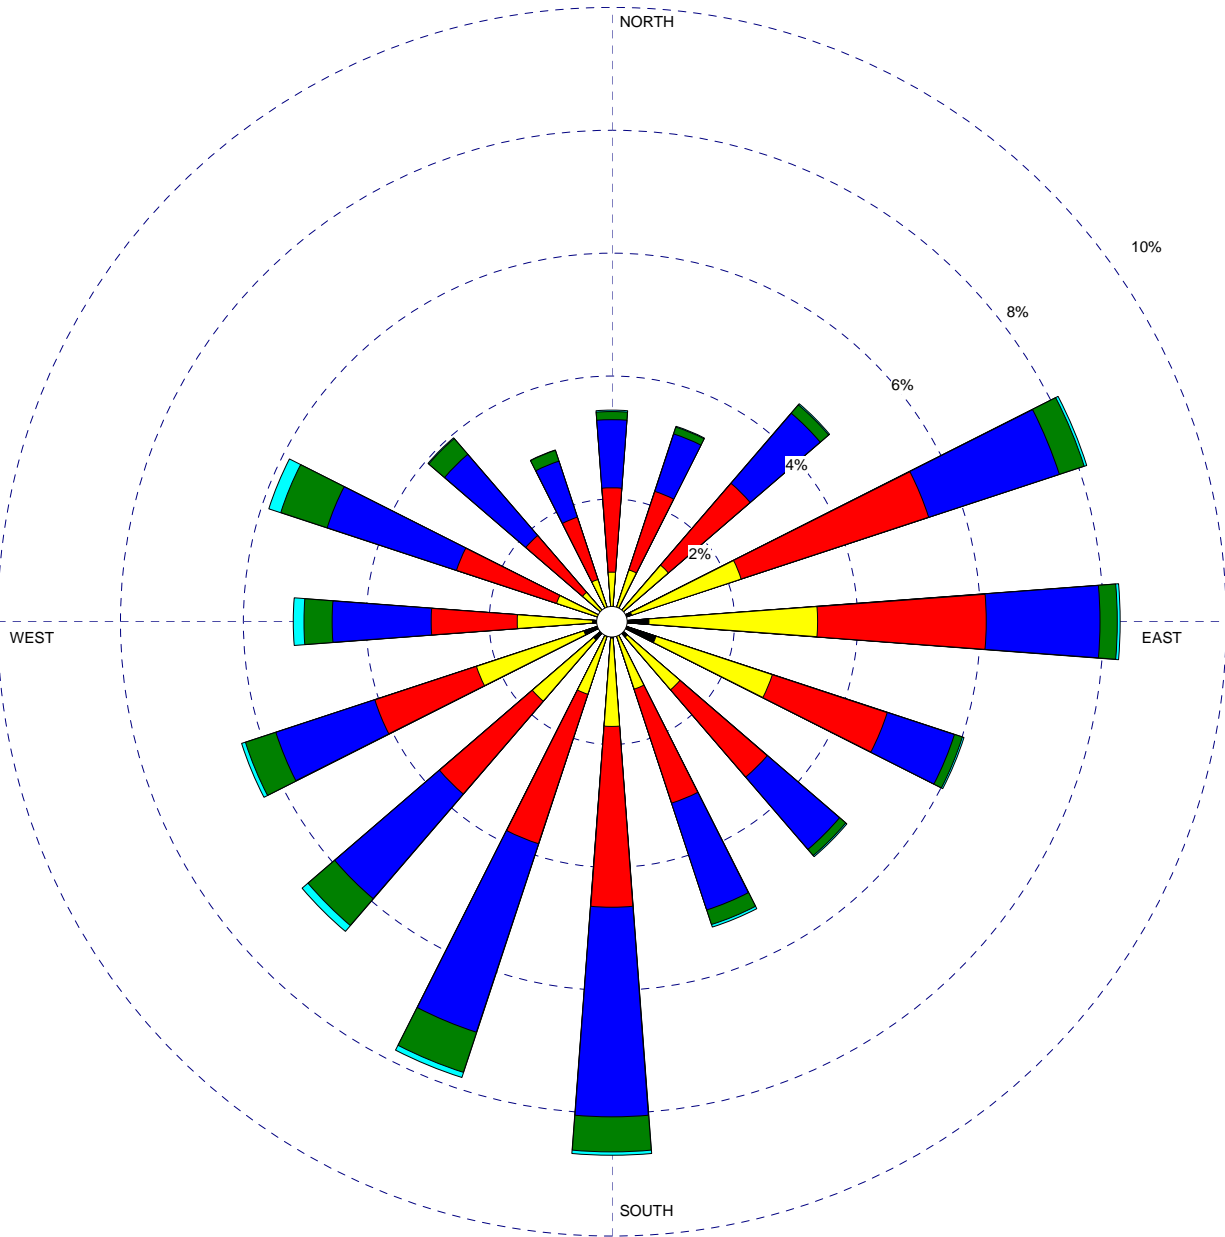

WIND ROSE PLOT

Station #14923 - MOLINE/QUAD-CITY ARPT, IL

<p>Wind Speed (Knots)</p> <ul style="list-style-type: none"> > 21 17 - 21 11 - 16 7 - 10 4 - 6 1 - 3 	<p>MODELER</p>	<p>DATE</p> <p>10/7/2004</p>	<p>COMPANY NAME</p> <p>Illinois State Climatologist Office</p>	
	<p>DISPLAY</p> <p>Wind Speed</p>	<p>UNIT</p> <p>Knots</p>	<p>COMMENTS</p> <p>1961-1990 May Average</p>	
	<p>AVG. WIND SPEED</p> <p>9.74 Knots</p>	<p>CALM WINDS</p> <p>8.33%</p>		
	<p>ORIENTATION</p> <p>Direction (blowing from)</p>	<p>PLOT YEAR-DATE-TIME</p> <p>May 1 - May 31</p> <p>Midnight - 11 PM</p>	<p>PROJECT/PLOT NO.</p>	