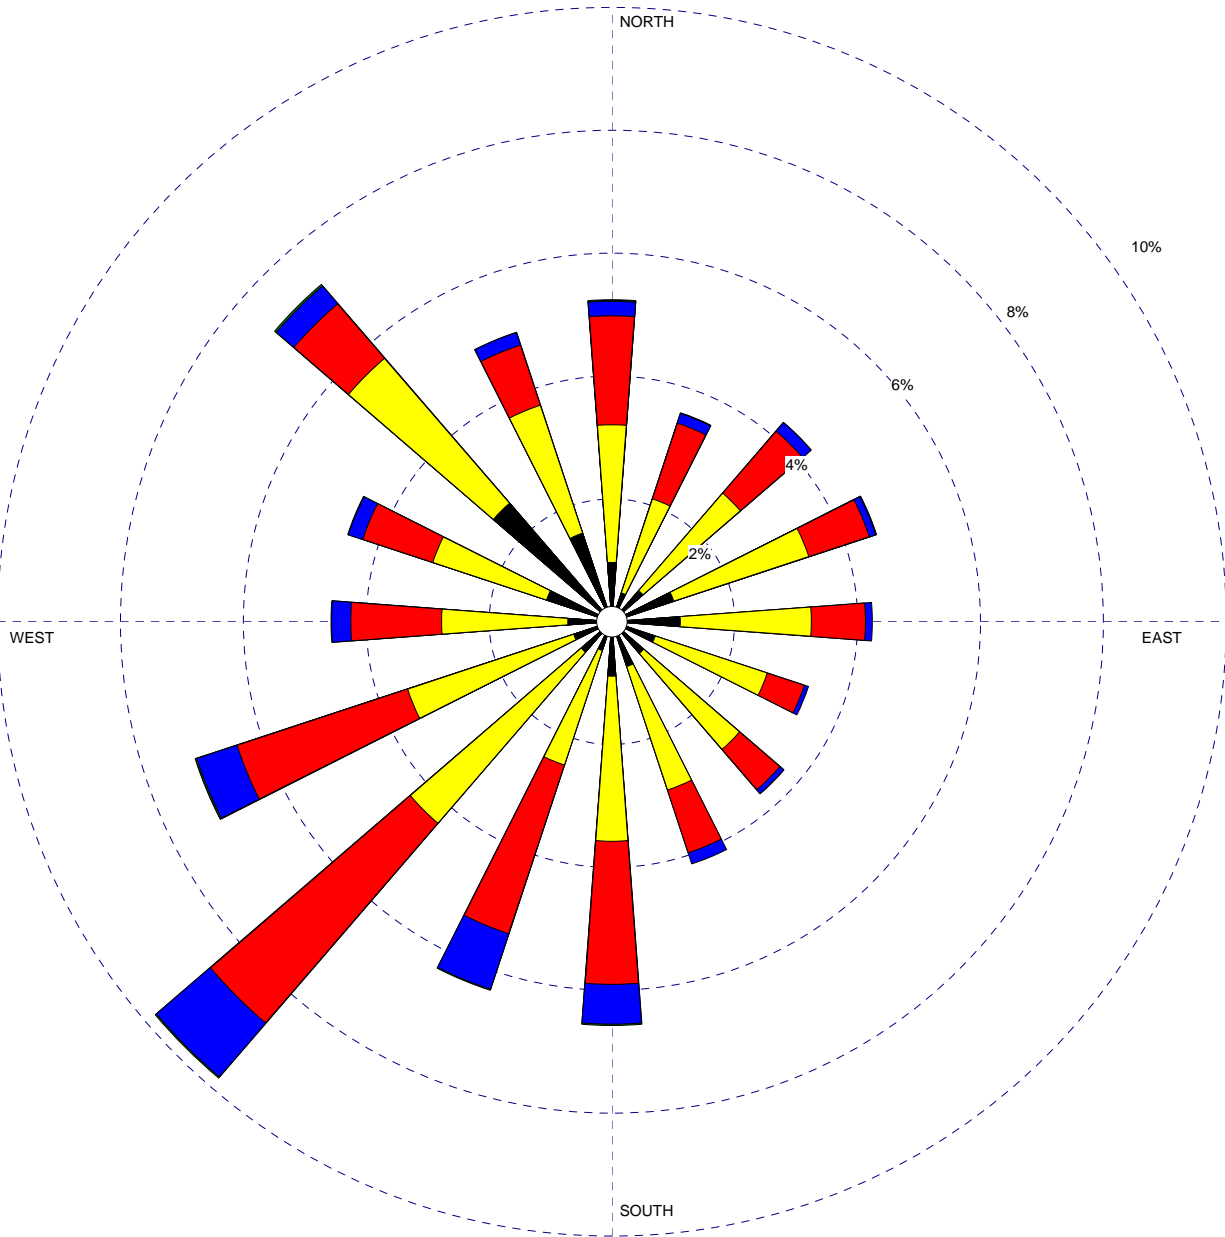

WIND ROSE PLOT

Station #93817 - EVANSVILLE/DRESS REGIONAL ARP, IN

<p>Wind Speed (Knots)</p> <ul style="list-style-type: none"> > 21 17 - 21 11 - 16 7 - 10 4 - 6 1 - 3 	<p>MODELER</p>	<p>DATE</p> <p>10/7/2004</p>	<p>COMPANY NAME</p> <p>Illinois State Climatologist Office</p>	
	<p>DISPLAY</p> <p>Wind Speed</p>	<p>UNIT</p> <p>Knots</p>	<p>COMMENTS</p> <p>1961-1990 July Average</p>	
	<p>AVG. WIND SPEED</p> <p>6.14 Knots</p>	<p>CALM WINDS</p> <p>15.74%</p>		
	<p>ORIENTATION</p> <p>Direction (blowing from)</p>	<p>PLOT YEAR-DATE-TIME</p> <p>Jul 1 - Jul 31</p> <p>Midnight - 11 PM</p>	<p>PROJECT/PLOT NO.</p>	