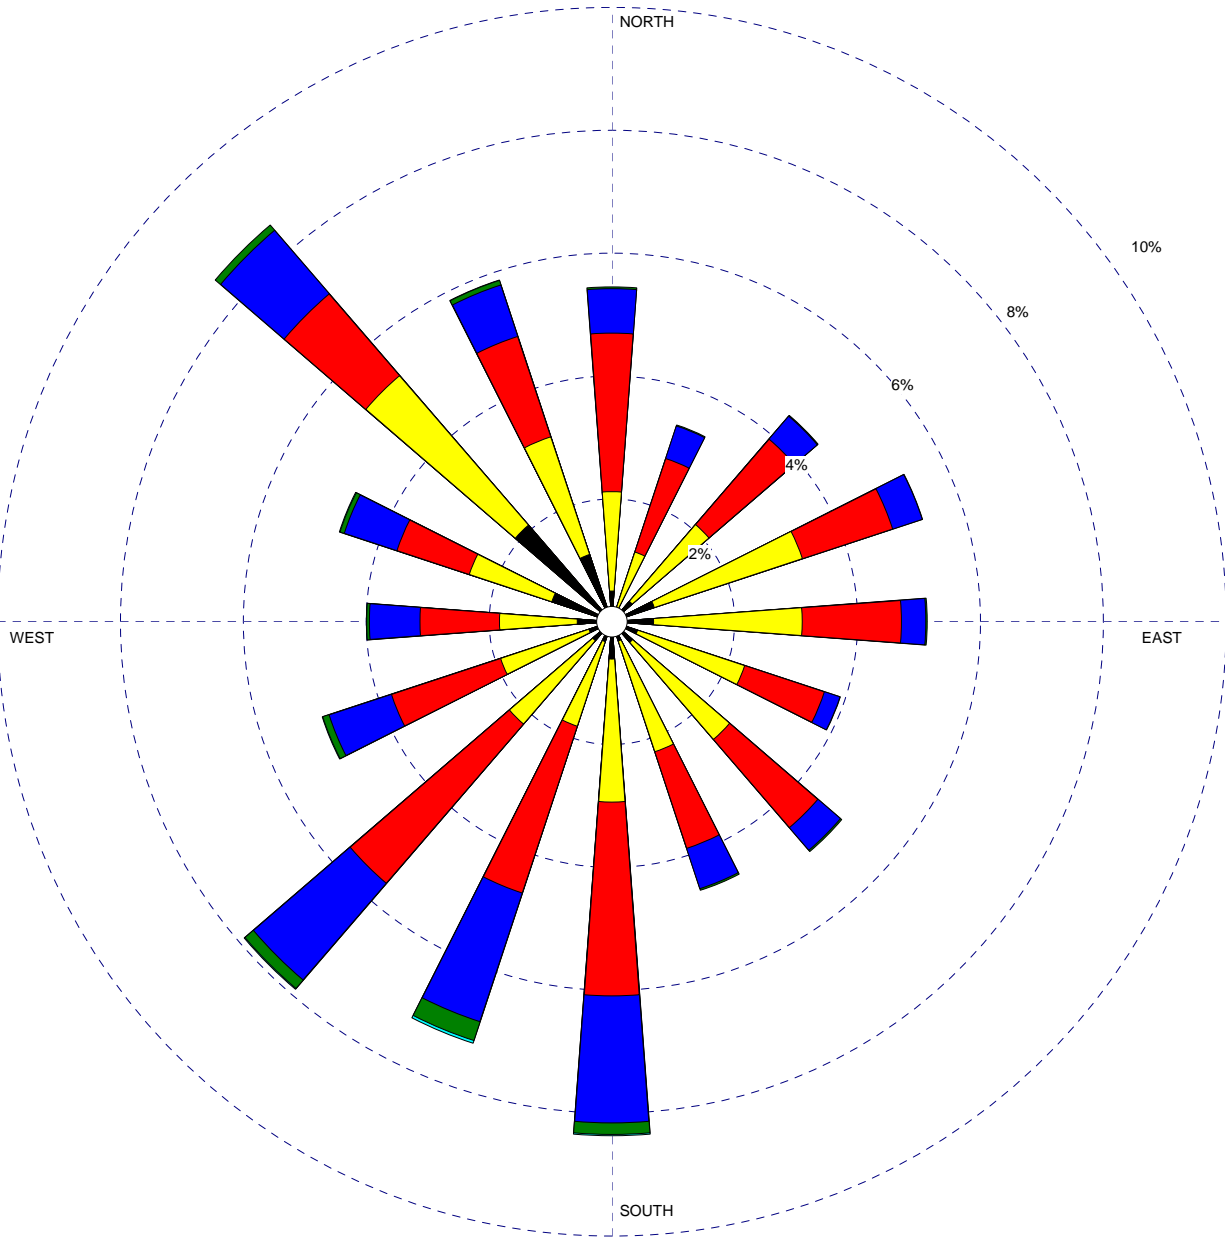

WIND ROSE PLOT

Station #93817 - EVANSVILLE/DRESS REGIONAL ARP, IN

<p>Wind Speed (Knots)</p> <ul style="list-style-type: none"> > 21 17 - 21 11 - 16 7 - 10 4 - 6 1 - 3 	<p>MODELER</p>	<p>DATE</p> <p>10/7/2004</p>	<p>COMPANY NAME</p> <p>Illinois State Climatologist Office</p>	
	<p>DISPLAY</p> <p>Wind Speed</p>	<p>UNIT</p> <p>Knots</p>	<p>COMMENTS</p> <p>1961-1990 May Average</p>	
	<p>AVG. WIND SPEED</p> <p>7.55 Knots</p>	<p>CALM WINDS</p> <p>11.32%</p>		
	<p>ORIENTATION</p> <p>Direction (blowing from)</p>	<p>PLOT YEAR-DATE-TIME</p> <p>May 1 - May 31</p> <p>Midnight - 11 PM</p>	<p>PROJECT/PLOT NO.</p>	