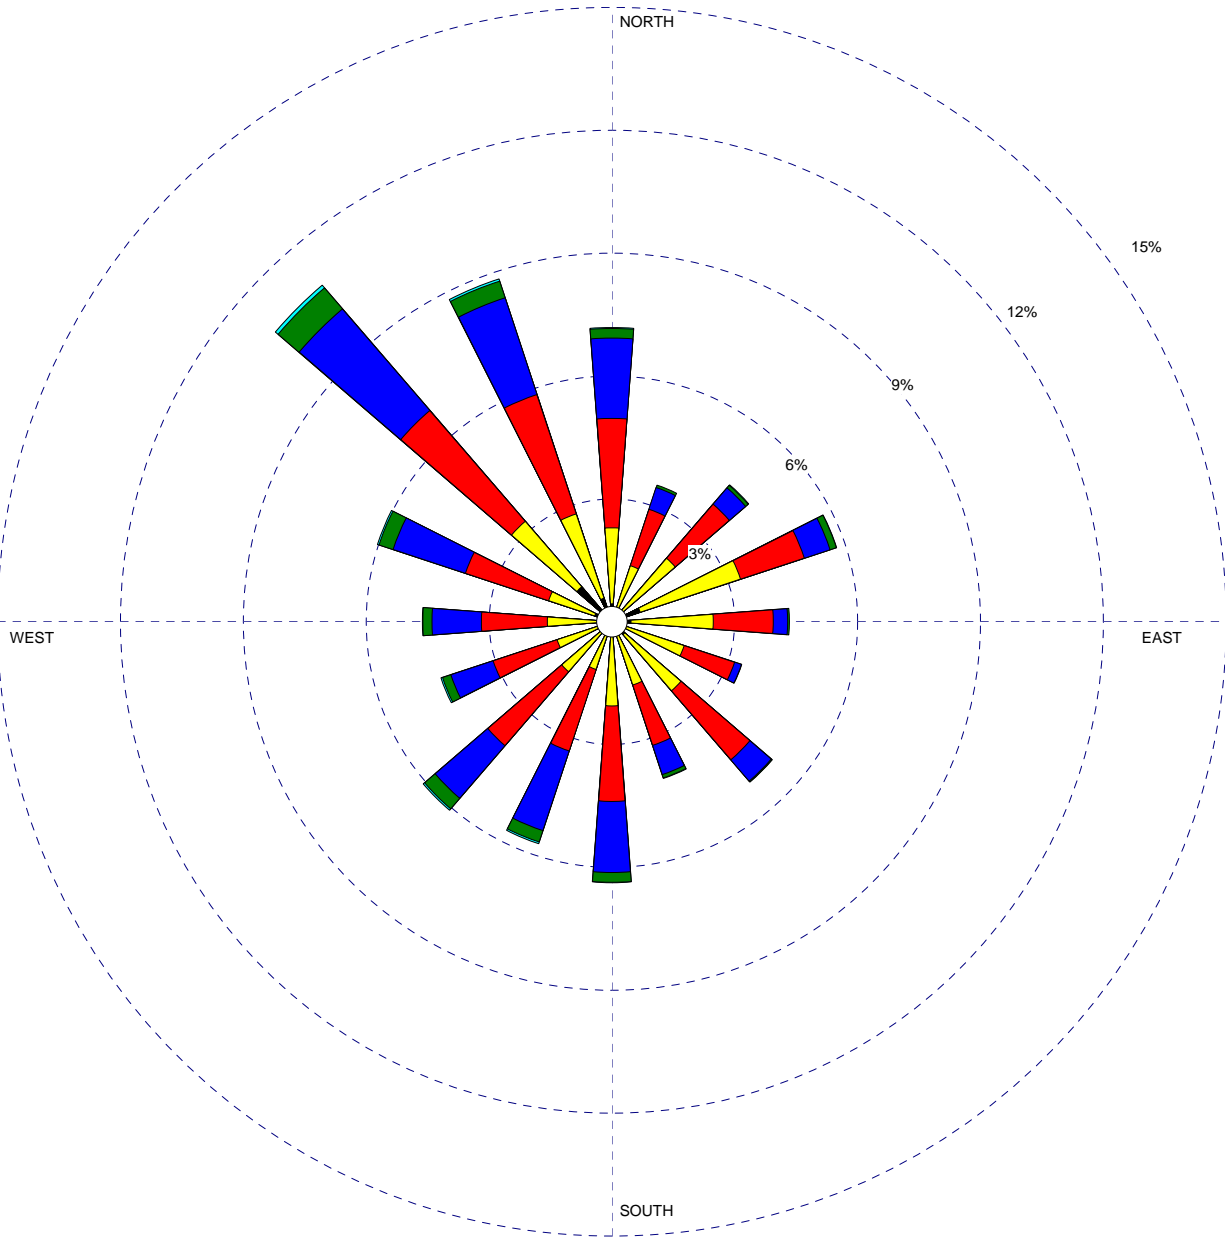

WIND ROSE PLOT

Station #93817 - EVANSVILLE/DRESS REGIONAL ARP, IN

<p>Wind Speed (Knots)</p> <ul style="list-style-type: none"> > 21 17 - 21 11 - 16 7 - 10 4 - 6 1 - 3 	<p>MODELER</p>	<p>DATE</p> <p>10/7/2004</p>	<p>COMPANY NAME</p> <p>Illinois State Climatologist Office</p>	
	<p>DISPLAY</p> <p>Wind Speed</p>	<p>UNIT</p> <p>Knots</p>	<p>COMMENTS</p> <p>1961-1990 February Average</p>	
	<p>AVG. WIND SPEED</p> <p>8.57 Knots</p>	<p>CALM WINDS</p> <p>9.35%</p>		
	<p>ORIENTATION</p> <p>Direction (blowing from)</p>	<p>PLOT YEAR-DATE-TIME</p> <p>Feb 1 - Feb 29</p> <p>Midnight - 11 PM</p>	<p>PROJECT/PLOT NO.</p>	