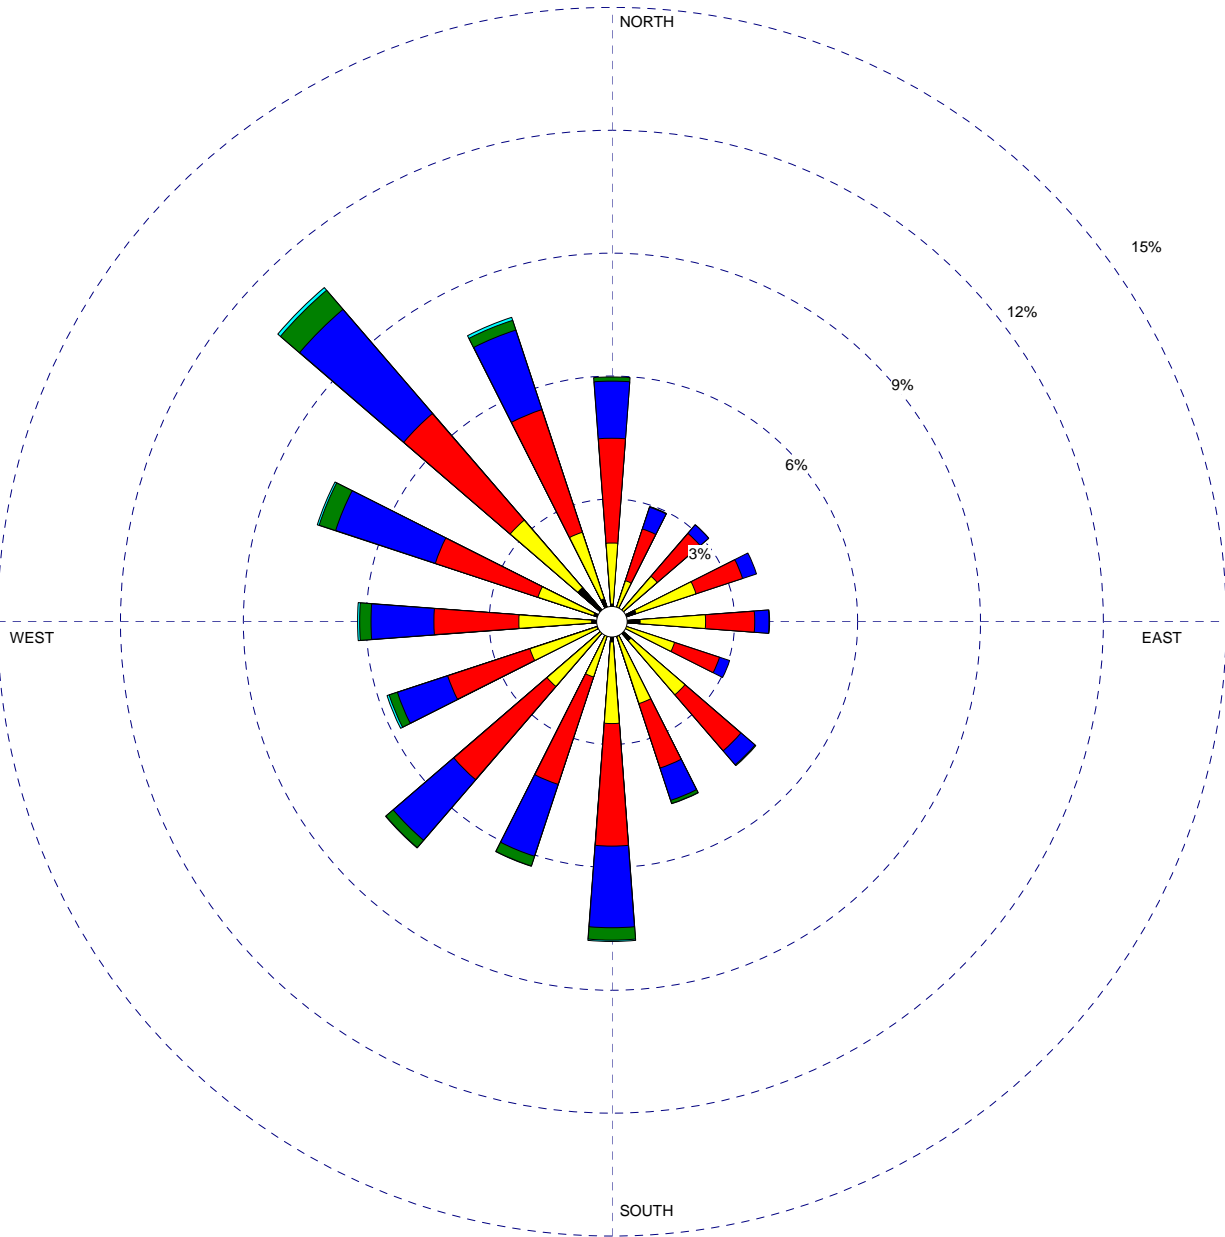

WIND ROSE PLOT

Station #93817 - EVANSVILLE/DRESS REGIONAL ARP, IN

<p>Wind Speed (Knots)</p> <ul style="list-style-type: none"> > 21 17 - 21 11 - 16 7 - 10 4 - 6 1 - 3 	<p>MODELER</p>	<p>DATE</p> <p>10/7/2004</p>	<p>COMPANY NAME</p> <p>Illinois State Climatologist Office</p>	
	<p>DISPLAY</p> <p>Wind Speed</p>	<p>UNIT</p> <p>Knots</p>	<p>COMMENTS</p> <p>1961-1990 January Average</p>	
	<p>AVG. WIND SPEED</p> <p>8.44 Knots</p>	<p>CALM WINDS</p> <p>8.46%</p>		
	<p>ORIENTATION</p> <p>Direction (blowing from)</p>	<p>PLOT YEAR-DATE-TIME</p> <p>Jan 1 - Jan 31</p> <p>Midnight - 11 PM</p>	<p>PROJECT/PLOT NO.</p>	