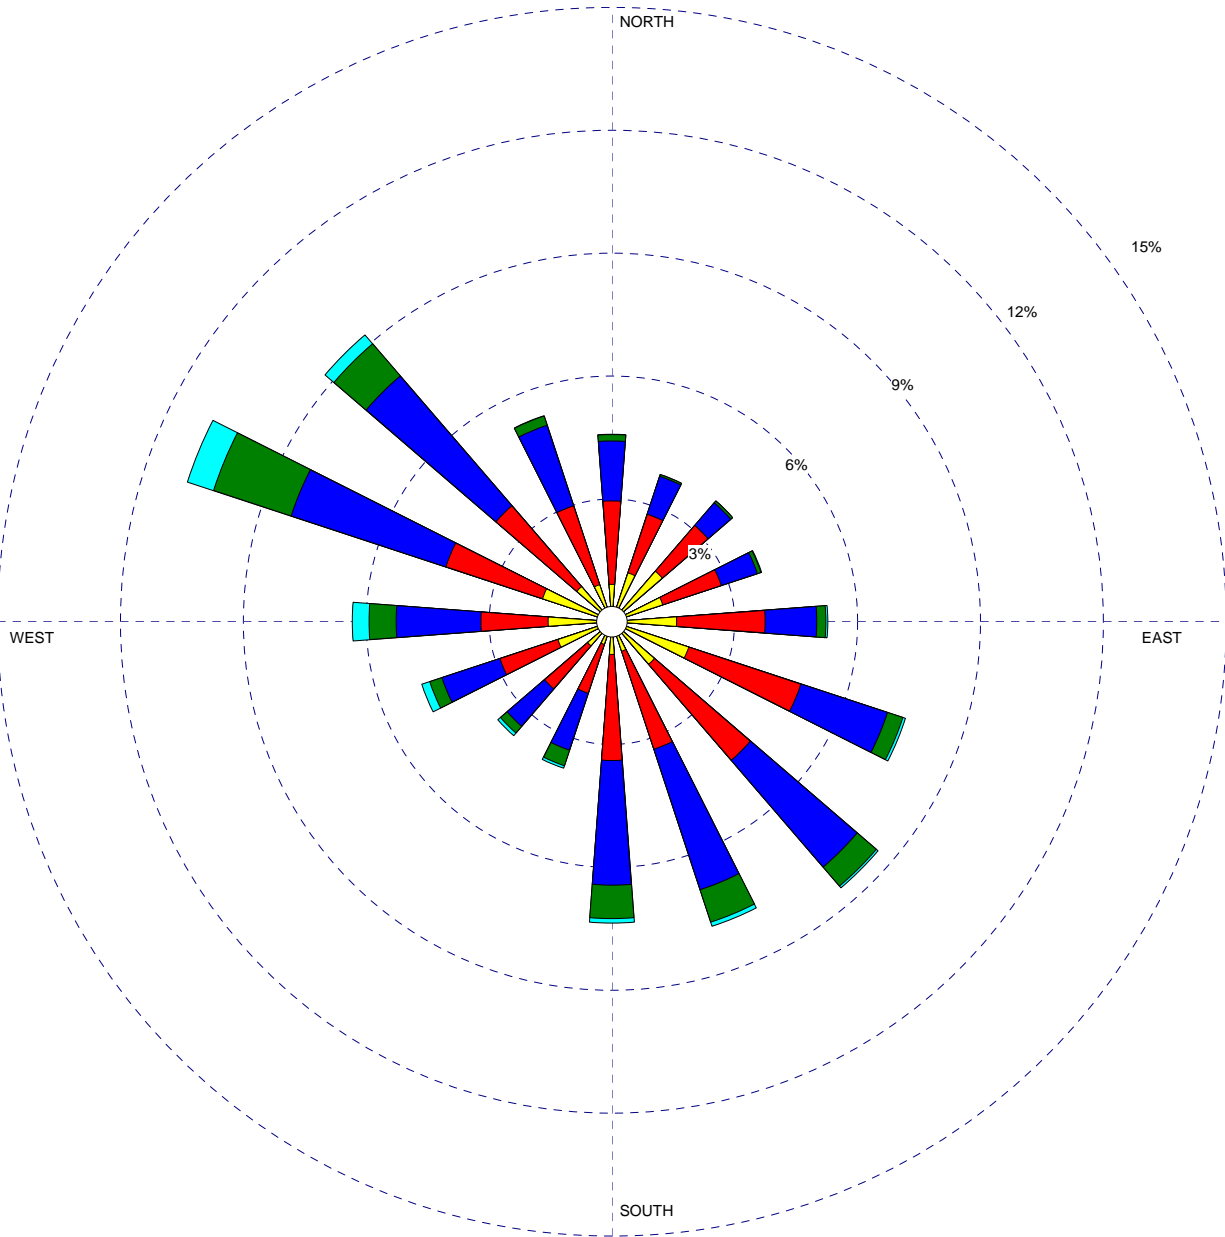

WIND ROSE PLOT

Station #13994 - ST LOUIS/LAMBERT INT'L ARPT, MO

<p>Wind Speed (Knots)</p> <ul style="list-style-type: none"> > 21 17 - 21 11 - 16 7 - 10 4 - 6 1 - 3 	<p>MODELER</p>	<p>DATE</p> <p>10/7/2004</p>	<p>COMPANY NAME</p> <p>Illinois State Climatologist Office</p>	
	<p>DISPLAY</p> <p>Wind Speed</p>	<p>UNIT</p> <p>Knots</p>	<p>COMMENTS</p> <p>1961-1990 March Average</p>	
	<p>AVG. WIND SPEED</p> <p>10.66 Knots</p>	<p>CALM WINDS</p> <p>3.17%</p>		
	<p>ORIENTATION</p> <p>Direction (blowing from)</p>	<p>PLOT YEAR-DATE-TIME</p> <p>Mar 1 - Mar 31</p> <p>Midnight - 11 PM</p>	<p>PROJECT/PLOT NO.</p>	