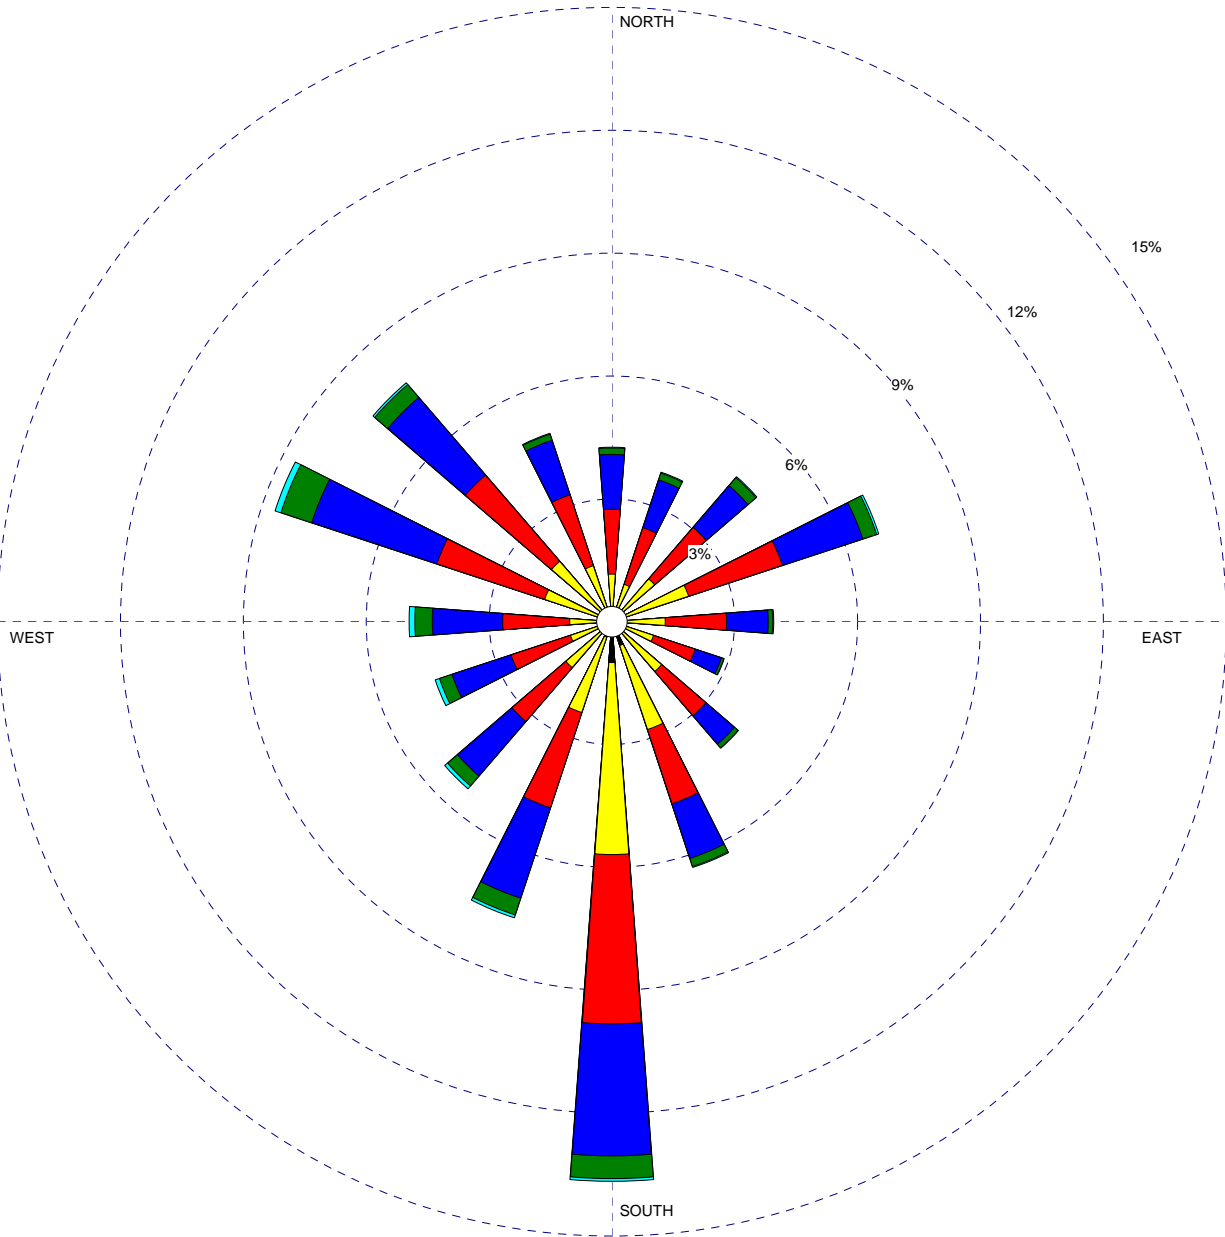

WIND ROSE PLOT

Station #94822 - ROCKFORD/GREATER ROCKFORD ARP, IL

<p>Wind Speed (Knots)</p> <ul style="list-style-type: none"> > 21 17 - 21 11 - 16 7 - 10 4 - 6 1 - 3 	<p>MODELER</p>	<p>DATE</p> <p>10/7/2004</p>	<p>COMPANY NAME</p> <p>Illinois State Climatologist Office</p>	
	<p>DISPLAY</p> <p>Wind Speed</p>	<p>UNIT</p> <p>Knots</p>	<p>COMMENTS</p> <p>1961-1990 Annual Average</p>	
	<p>AVG. WIND SPEED</p> <p>9.34 Knots</p>	<p>CALM WINDS</p> <p>5.75%</p>		
	<p>ORIENTATION</p> <p>Direction (blowing from)</p>	<p>PLOT YEAR-DATE-TIME</p> <p>Jan 1 - Dec 31</p> <p>Midnight - 11 PM</p>	<p>PROJECT/PLOT NO.</p>	