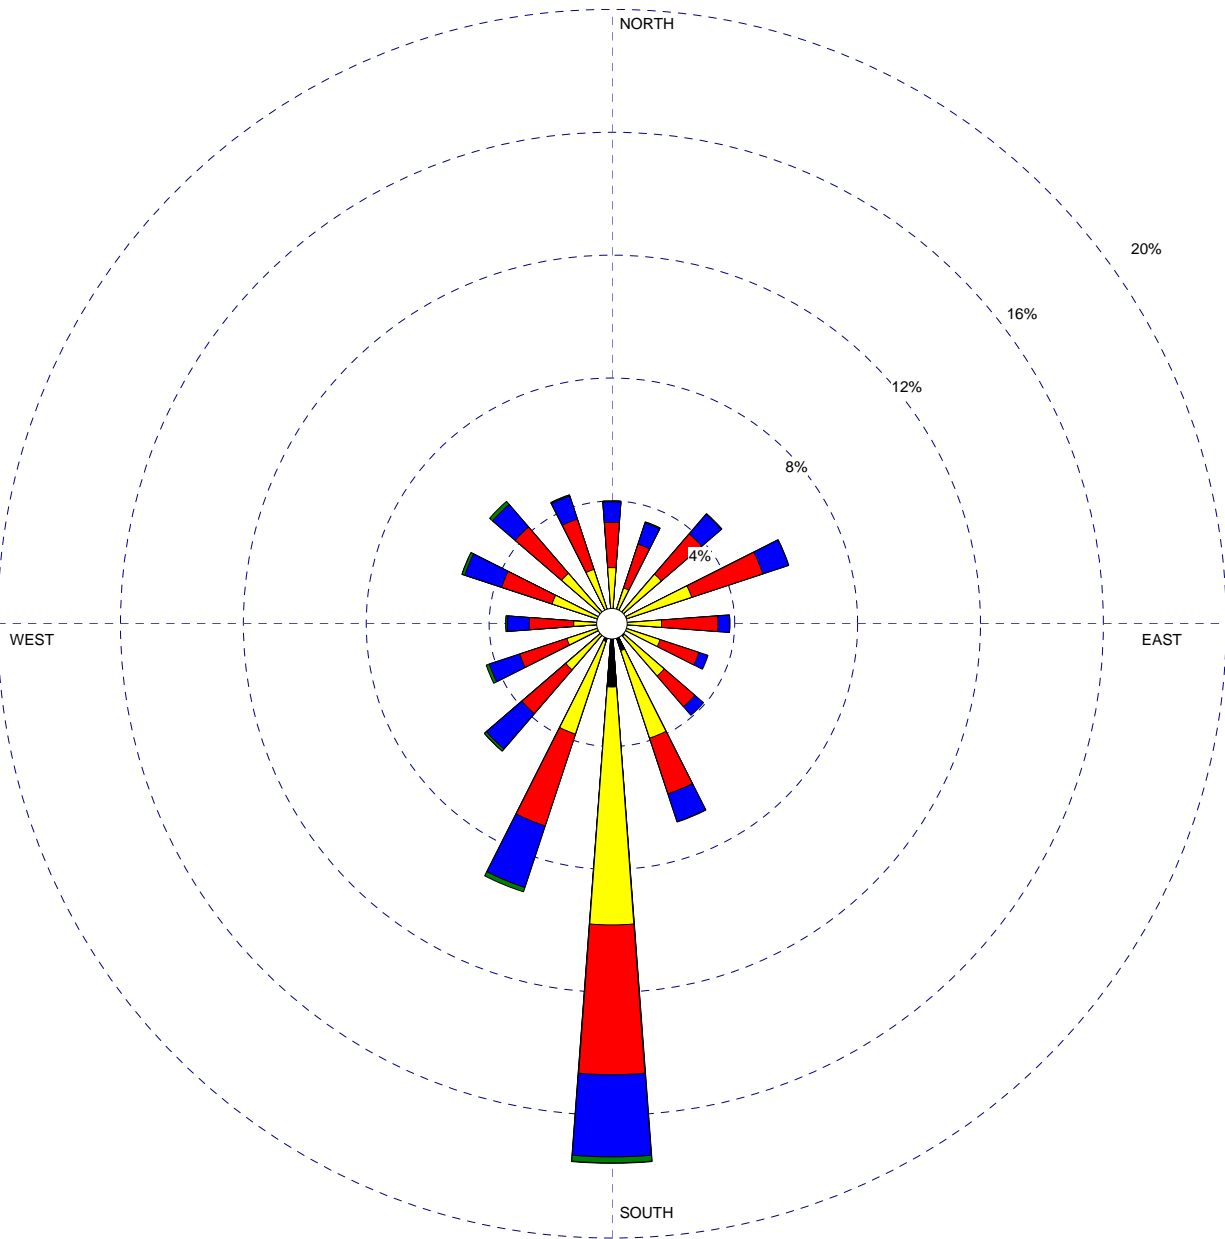

WIND ROSE PLOT

Station #94822 - ROCKFORD/GREATER ROCKFORD ARP, IL

<p>Wind Speed (Knots)</p>	<p>MODELER</p>	<p>DATE</p> <p>10/7/2004</p>	<p>COMPANY NAME</p> <p>Illinois State Climatologist Office</p>
	<p>DISPLAY</p> <p>Wind Speed</p>	<p>UNIT</p> <p>Knots</p>	<p>COMMENTS</p> <p>1961-1990 August Average</p>
	<p>AVG. WIND SPEED</p> <p>7.52 Knots</p>	<p>CALM WINDS</p> <p>8.98%</p>	
	<p>ORIENTATION</p> <p>Direction (blowing from)</p>	<p>PLOT YEAR-DATE-TIME</p> <p>Aug 1 - Aug 31 Midnight - 11 PM</p>	<p>PROJECT/PLOT NO.</p>