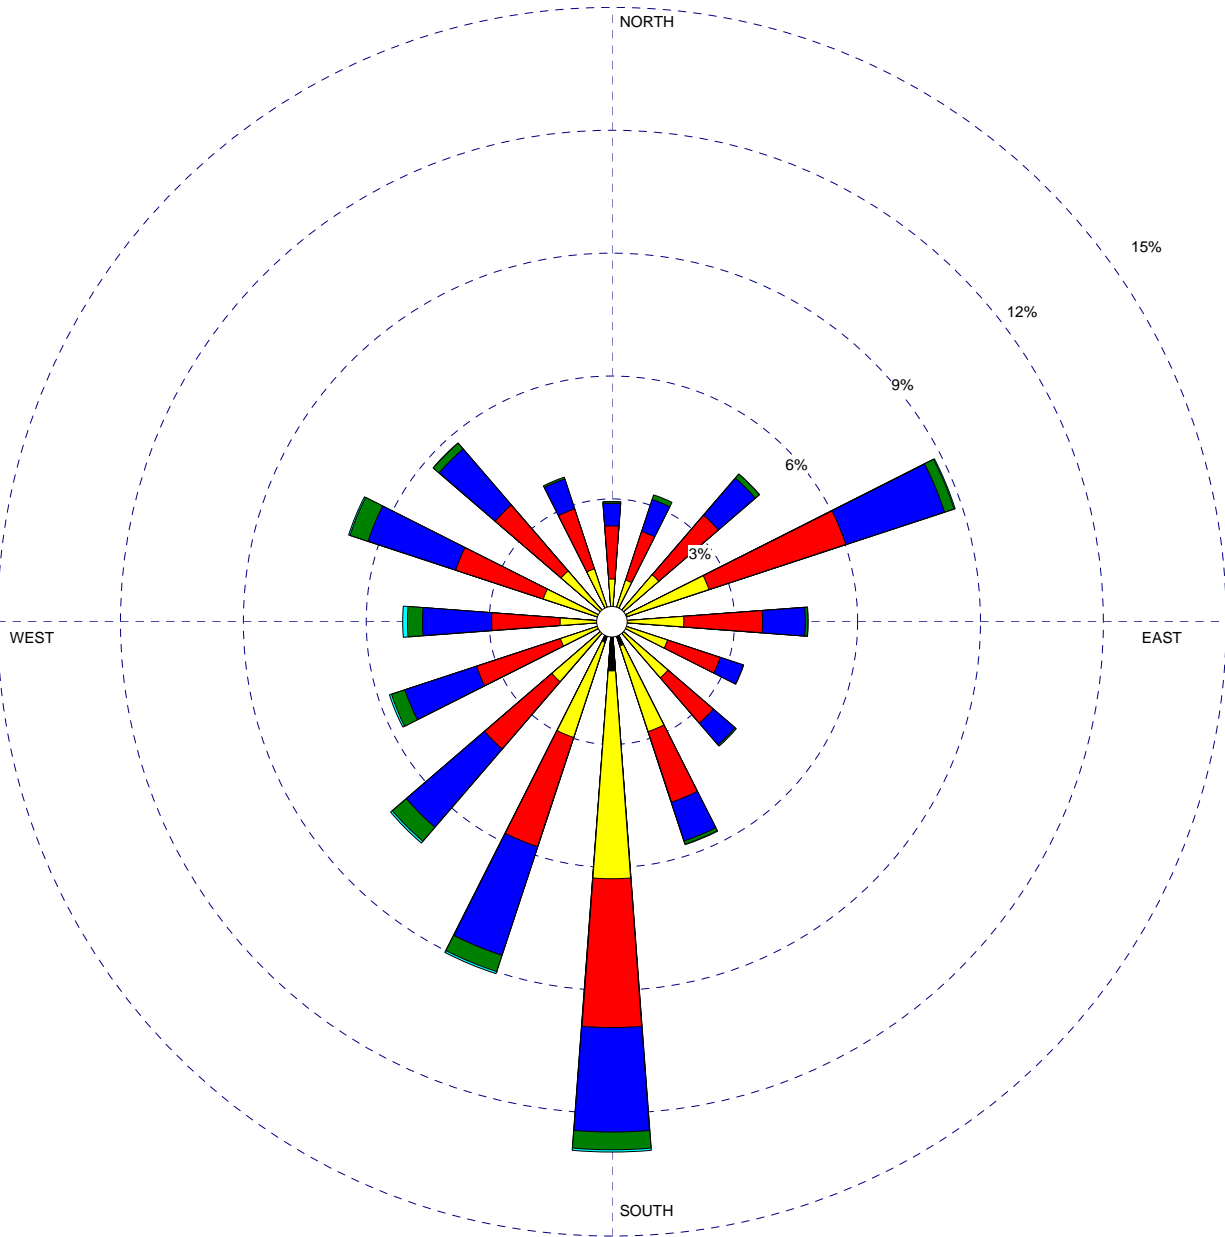

WIND ROSE PLOT

Station #94822 - ROCKFORD/GREATER ROCKFORD ARP, IL

<p>Wind Speed (Knots)</p> <ul style="list-style-type: none"> > 21 17 - 21 11 - 16 7 - 10 4 - 6 1 - 3 	<p>MODELER</p>	<p>DATE</p> <p>10/7/2004</p>	<p>COMPANY NAME</p> <p>Illinois State Climatologist Office</p>	
	<p>DISPLAY</p> <p>Wind Speed</p>	<p>UNIT</p> <p>Knots</p>	<p>COMMENTS</p> <p>1961-1990 June Average</p>	
	<p>AVG. WIND SPEED</p> <p>8.79 Knots</p>	<p>CALM WINDS</p> <p>6.07%</p>		
	<p>ORIENTATION</p> <p>Direction (blowing from)</p>	<p>PLOT YEAR-DATE-TIME</p> <p>Jun 1 - Jun 30 Midnight - 11 PM</p>	<p>PROJECT/PLOT NO.</p>	