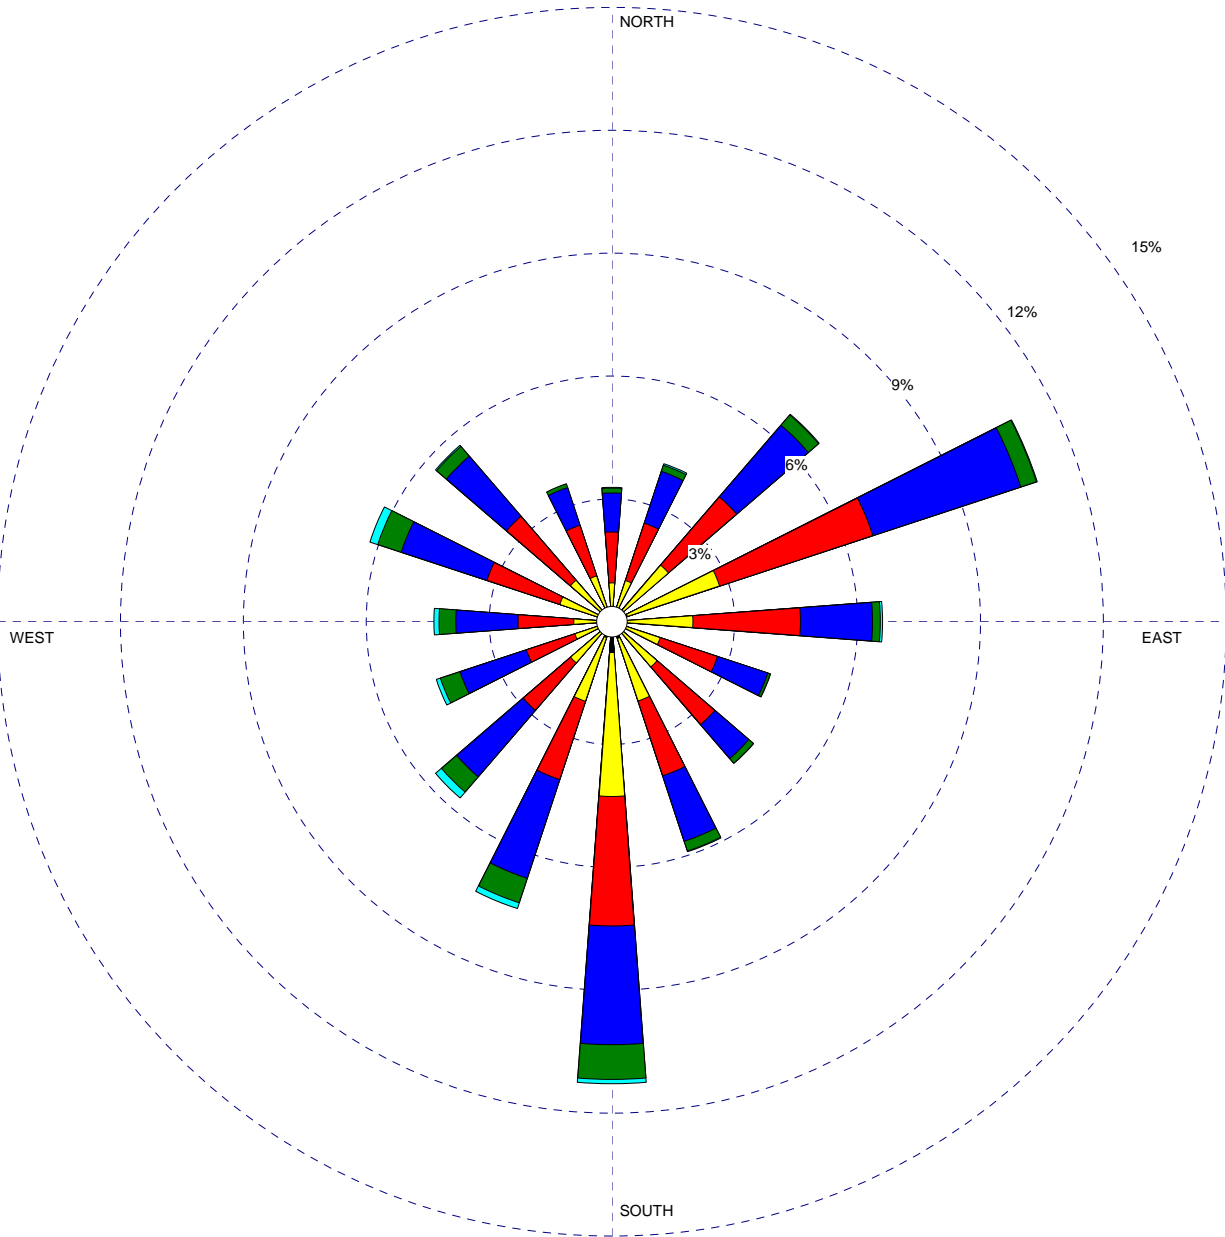

WIND ROSE PLOT

Station #94822 - ROCKFORD/GREATER ROCKFORD ARP, IL

<p>Wind Speed (Knots)</p>	<p>MODELER</p>	<p>DATE</p> <p>10/7/2004</p>	<p>COMPANY NAME</p> <p>Illinois State Climatologist Office</p>
	<p>DISPLAY</p> <p>Wind Speed</p>	<p>UNIT</p> <p>Knots</p>	<p>COMMENTS</p> <p>1961-1990 May Average</p>
	<p>AVG. WIND SPEED</p> <p>9.67 Knots</p>	<p>CALM WINDS</p> <p>5.20%</p>	
	<p>ORIENTATION</p> <p>Direction (blowing from)</p>	<p>PLOT YEAR-DATE-TIME</p> <p>May 1 - May 31</p> <p>Midnight - 11 PM</p>	<p>PROJECT/PLOT NO.</p>