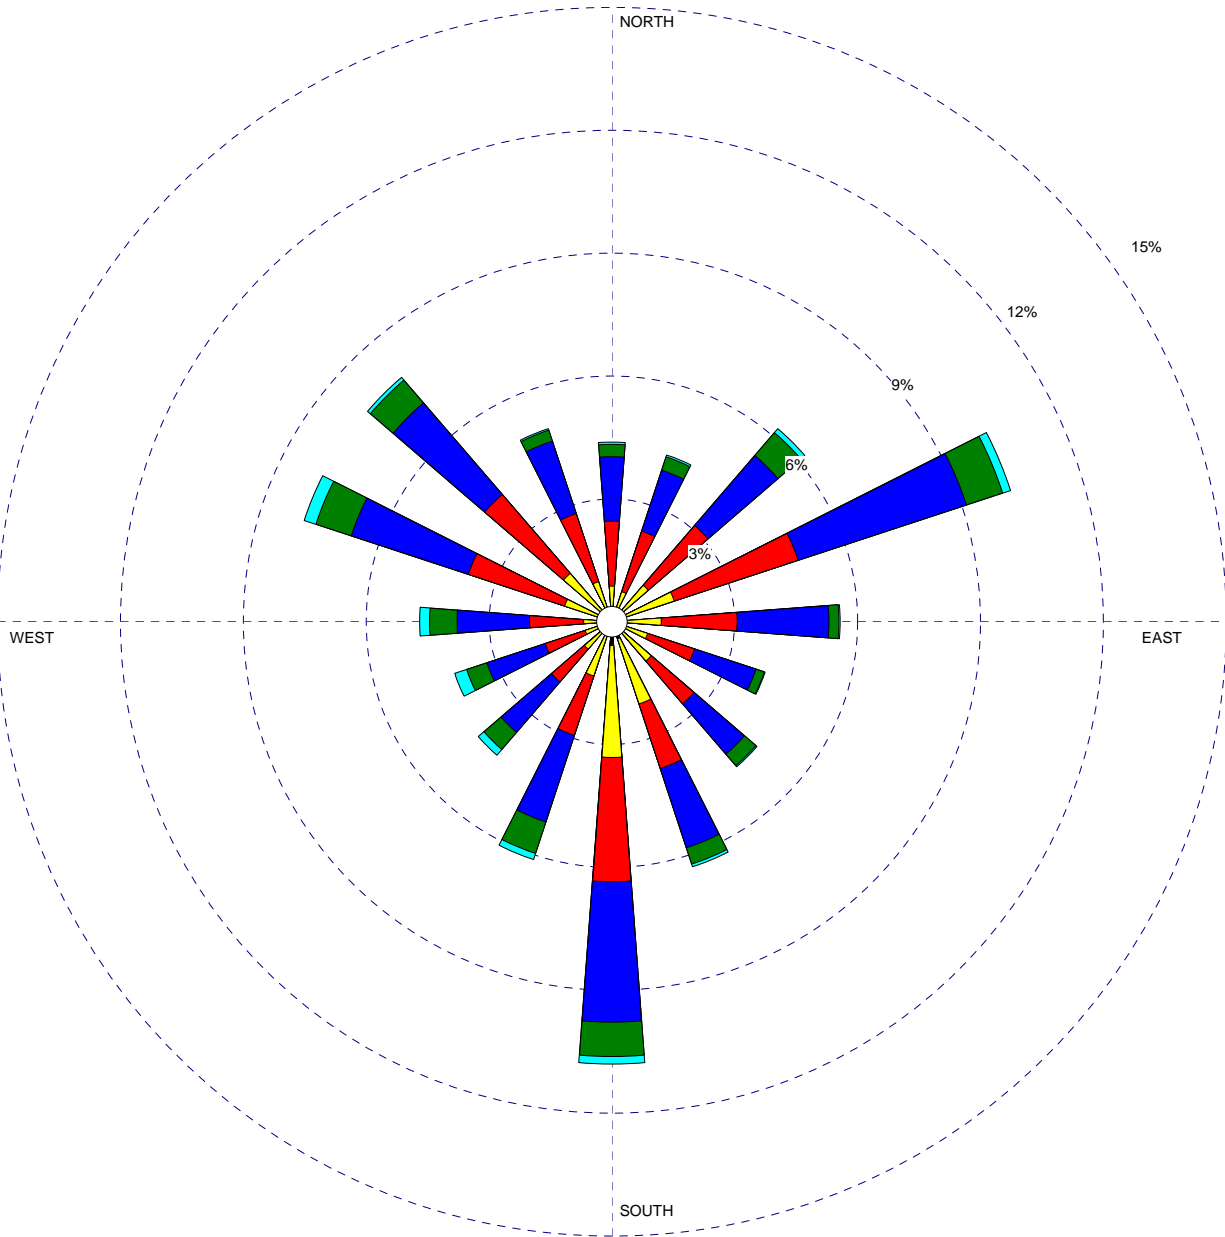

WIND ROSE PLOT

Station #94822 - ROCKFORD/GREATER ROCKFORD ARP, IL

<p>Wind Speed (Knots)</p> <ul style="list-style-type: none"> > 21 17 - 21 11 - 16 7 - 10 4 - 6 1 - 3 	<p>MODELER</p>	<p>DATE</p> <p>10/7/2004</p>	<p>COMPANY NAME</p> <p>Illinois State Climatologist Office</p>	
	<p>DISPLAY</p> <p>Wind Speed</p>	<p>UNIT</p> <p>Knots</p>	<p>COMMENTS</p> <p>1961-1990 April Average</p>	
	<p>AVG. WIND SPEED</p> <p>10.77 Knots</p>	<p>CALM WINDS</p> <p>3.65%</p>		
	<p>ORIENTATION</p> <p>Direction (blowing from)</p>	<p>PLOT YEAR-DATE-TIME</p> <p>Apr 1 - Apr 30</p> <p>Midnight - 11 PM</p>	<p>PROJECT/PLOT NO.</p>	