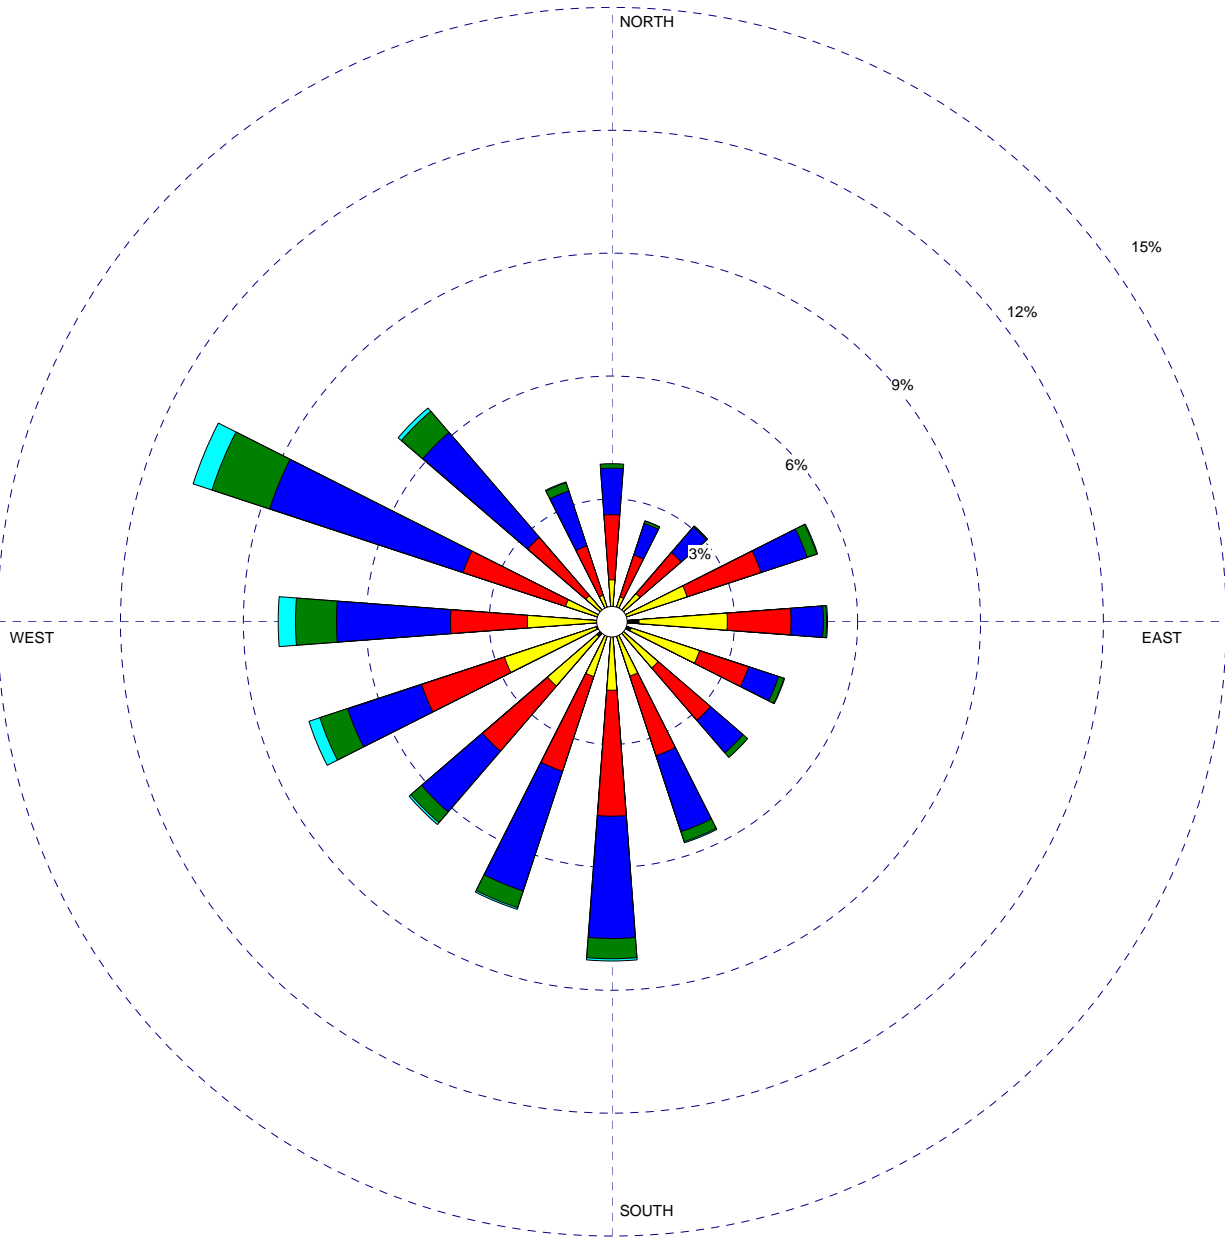

WIND ROSE PLOT

Station #14923 - MOLINE/QUAD-CITY ARPT, IL

<p>Wind Speed (Knots)</p> <ul style="list-style-type: none"> > 21 17 - 21 11 - 16 7 - 10 4 - 6 1 - 3 	<p>MODELER</p>	<p>DATE</p> <p>10/7/2004</p>	<p>COMPANY NAME</p> <p>Illinois State Climatologist Office</p>	
	<p>DISPLAY</p> <p>Wind Speed</p>	<p>UNIT</p> <p>Knots</p>	<p>COMMENTS</p> <p>1961-1990 November Average</p>	
	<p>AVG. WIND SPEED</p> <p>9.97 Knots</p>	<p>CALM WINDS</p> <p>6.00%</p>		
	<p>ORIENTATION</p> <p>Direction (blowing from)</p>	<p>PLOT YEAR-DATE-TIME</p> <p>Nov 1 - Nov 30</p> <p>Midnight - 11 PM</p>	<p>PROJECT/PLOT NO.</p>	