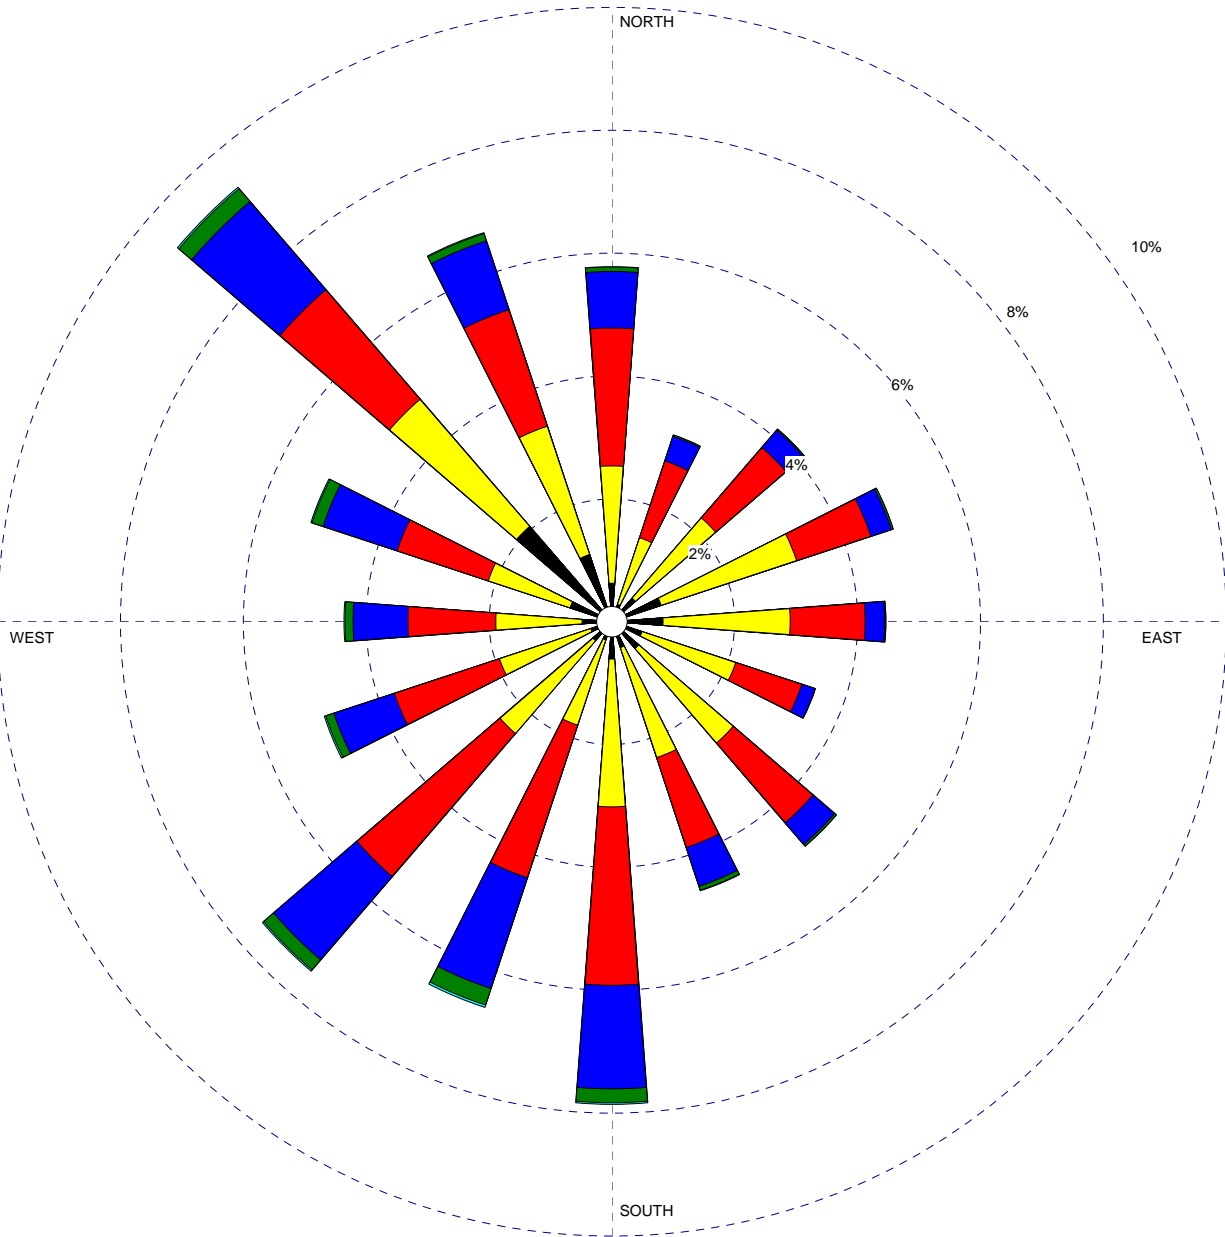

WIND ROSE PLOT

Station #93817 - EVANSVILLE/DRESS REGIONAL ARP, IN

<p>Wind Speed (Knots)</p> <ul style="list-style-type: none"> > 21 17 - 21 11 - 16 7 - 10 4 - 6 1 - 3 	<p>MODELER</p>	<p>DATE</p> <p>10/7/2004</p>	<p>COMPANY NAME</p> <p>Illinois State Climatologist Office</p>	
	<p>DISPLAY</p> <p>Wind Speed</p>	<p>UNIT</p> <p>Knots</p>	<p>COMMENTS</p> <p>1961-1990 Annual Average</p>	
	<p>AVG. WIND SPEED</p> <p>7.60 Knots</p>	<p>CALM WINDS</p> <p>12.24%</p>		
	<p>ORIENTATION</p> <p>Direction (blowing from)</p>	<p>PLOT YEAR-DATE-TIME</p> <p>Jan 1 - Dec 31 Midnight - 11 PM</p>	<p>PROJECT/PLOT NO.</p>	