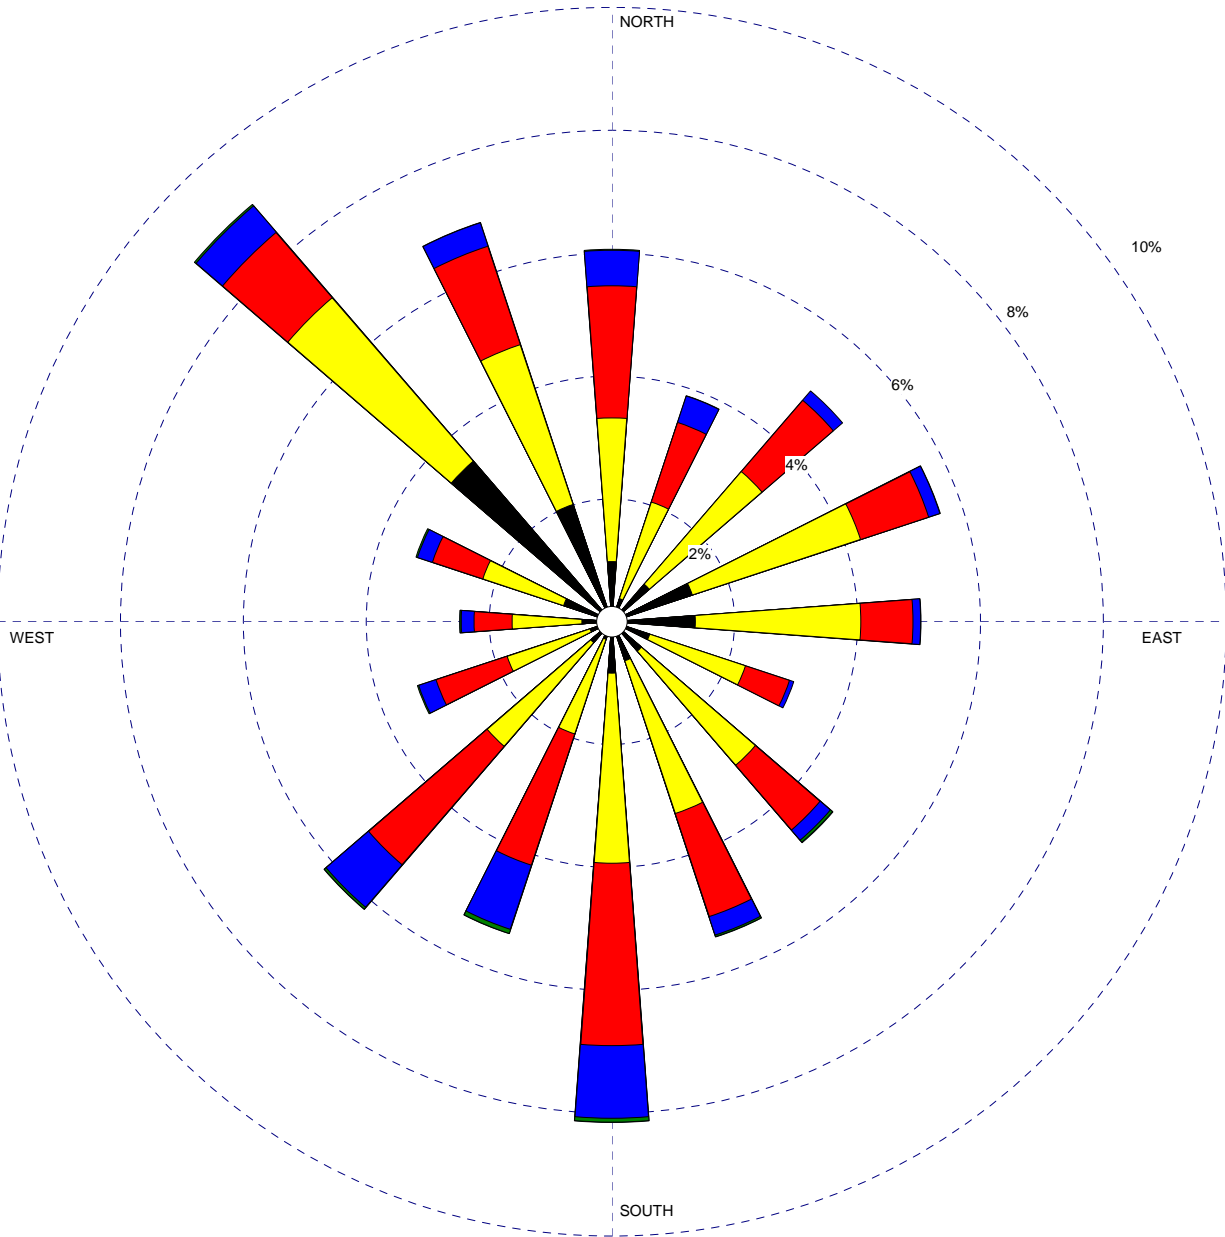

WIND ROSE PLOT

Station #93817 - EVANSVILLE/DRESS REGIONAL ARP, IN

<p>Wind Speed (Knots)</p> <ul style="list-style-type: none"> > 21 17 - 21 11 - 16 7 - 10 4 - 6 1 - 3 	<p>MODELER</p>	<p>DATE</p> <p>10/7/2004</p>	<p>COMPANY NAME</p> <p>Illinois State Climatologist Office</p>	
	<p>DISPLAY</p> <p>Wind Speed</p>	<p>UNIT</p> <p>Knots</p>	<p>COMMENTS</p> <p>1961-1990 September Average</p>	
	<p>AVG. WIND SPEED</p> <p>6.23 Knots</p>	<p>CALM WINDS</p> <p>16.50%</p>		
	<p>ORIENTATION</p> <p>Direction (blowing from)</p>	<p>PLOT YEAR-DATE-TIME</p> <p>Sep 1 - Sep 30</p> <p>Midnight - 11 PM</p>	<p>PROJECT/PLOT NO.</p>	