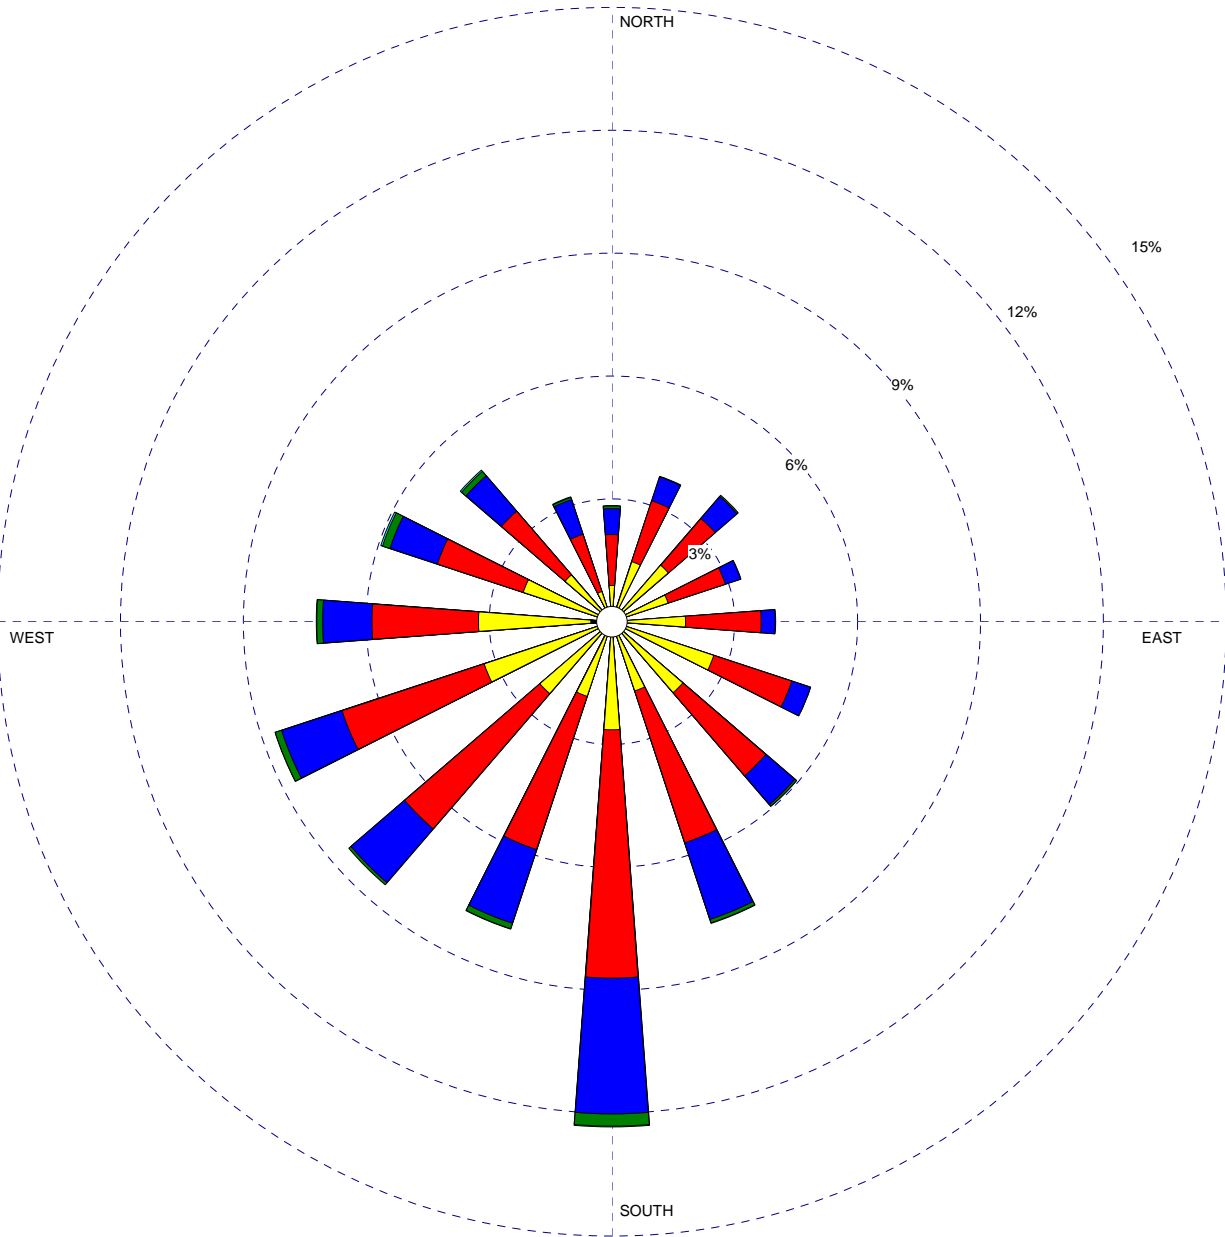

WIND ROSE PLOT

Station #13994 - ST LOUIS/LAMBERT INT'L ARPT, MO

<p>Wind Speed (Knots)</p> <ul style="list-style-type: none"> > 21 17 - 21 11 - 16 7 - 10 4 - 6 1 - 3 	<p>MODELER</p>	<p>DATE</p> <p>10/7/2004</p>	<p>COMPANY NAME</p> <p>Illinois State Climatologist Office</p>	
	<p>DISPLAY</p> <p>Wind Speed</p>	<p>UNIT</p> <p>Knots</p>	<p>COMMENTS</p> <p>1961-1990 June Average</p>	
	<p>AVG. WIND SPEED</p> <p>8.29 Knots</p>	<p>CALM WINDS</p> <p>4.57%</p>		
	<p>ORIENTATION</p> <p>Direction (blowing from)</p>	<p>PLOT YEAR-DATE-TIME</p> <p>Jun 1 - Jun 30</p> <p>Midnight - 11 PM</p>	<p>PROJECT/PLOT NO.</p>	