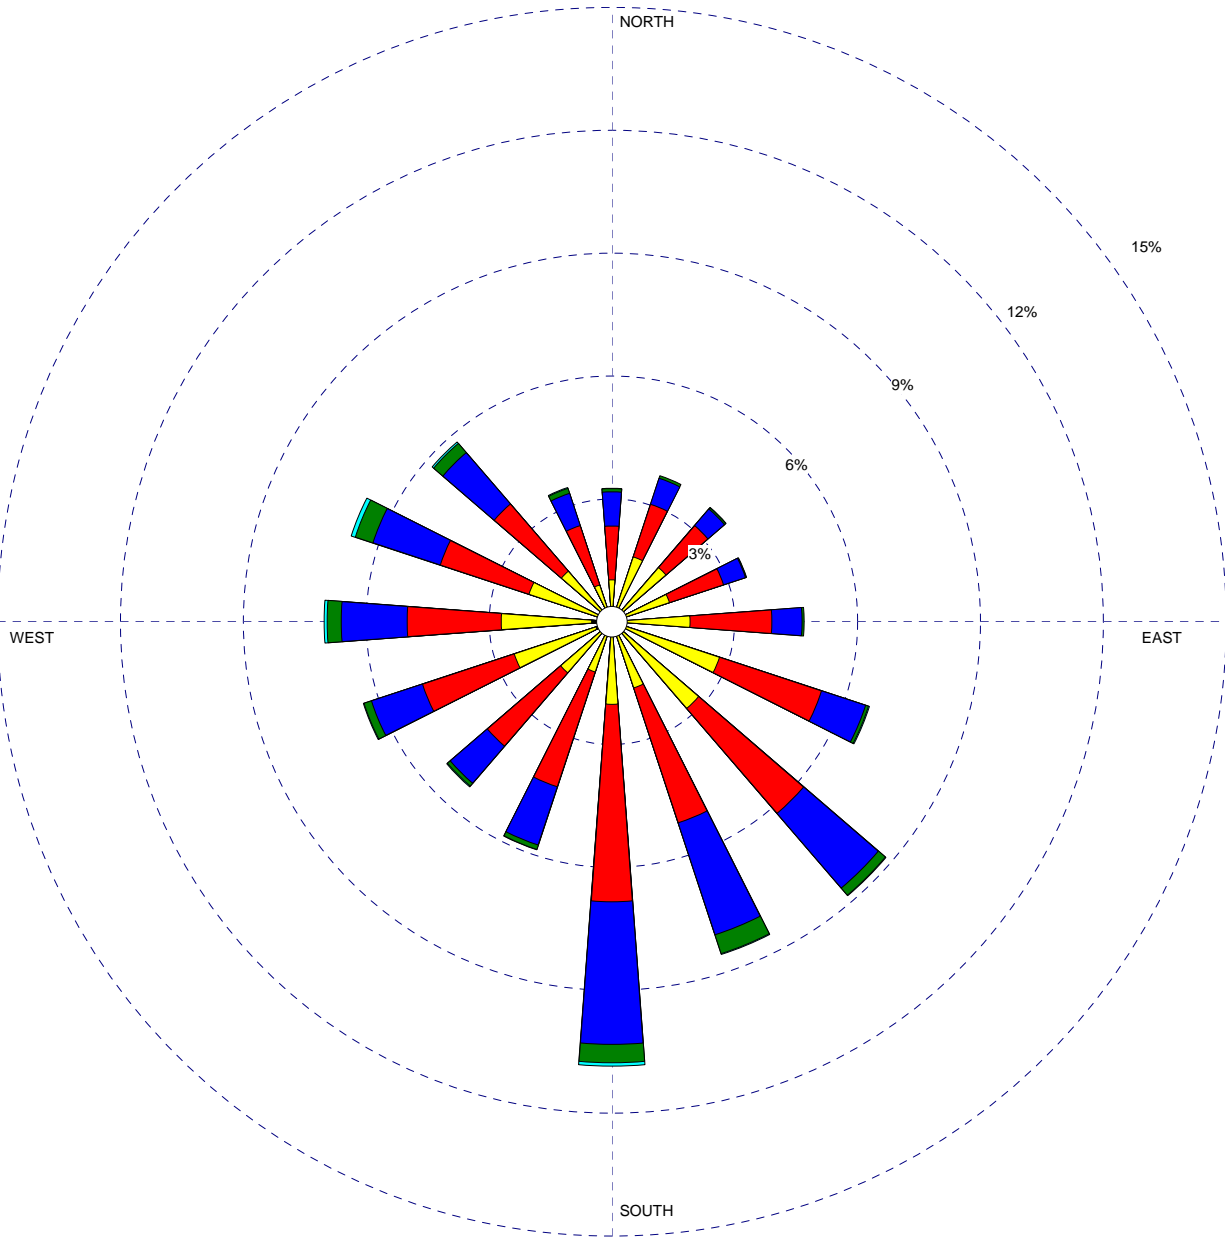

WIND ROSE PLOT

Station #13994 - ST LOUIS/LAMBERT INT'L ARPT, MO

<p>Wind Speed (Knots)</p> <ul style="list-style-type: none"> > 21 17 - 21 11 - 16 7 - 10 4 - 6 1 - 3 	<p>MODELER</p>	<p>DATE</p> <p>10/7/2004</p>	<p>COMPANY NAME</p> <p>Illinois State Climatologist Office</p>	
	<p>DISPLAY</p> <p>Wind Speed</p>	<p>UNIT</p> <p>Knots</p>	<p>COMMENTS</p> <p>1961-1990 May Average</p>	
	<p>AVG. WIND SPEED</p> <p>8.85 Knots</p>	<p>CALM WINDS</p> <p>5.73%</p>		
	<p>ORIENTATION</p> <p>Direction (blowing from)</p>	<p>PLOT YEAR-DATE-TIME</p> <p>May 1 - May 31</p> <p>Midnight - 11 PM</p>	<p>PROJECT/PLOT NO.</p>	