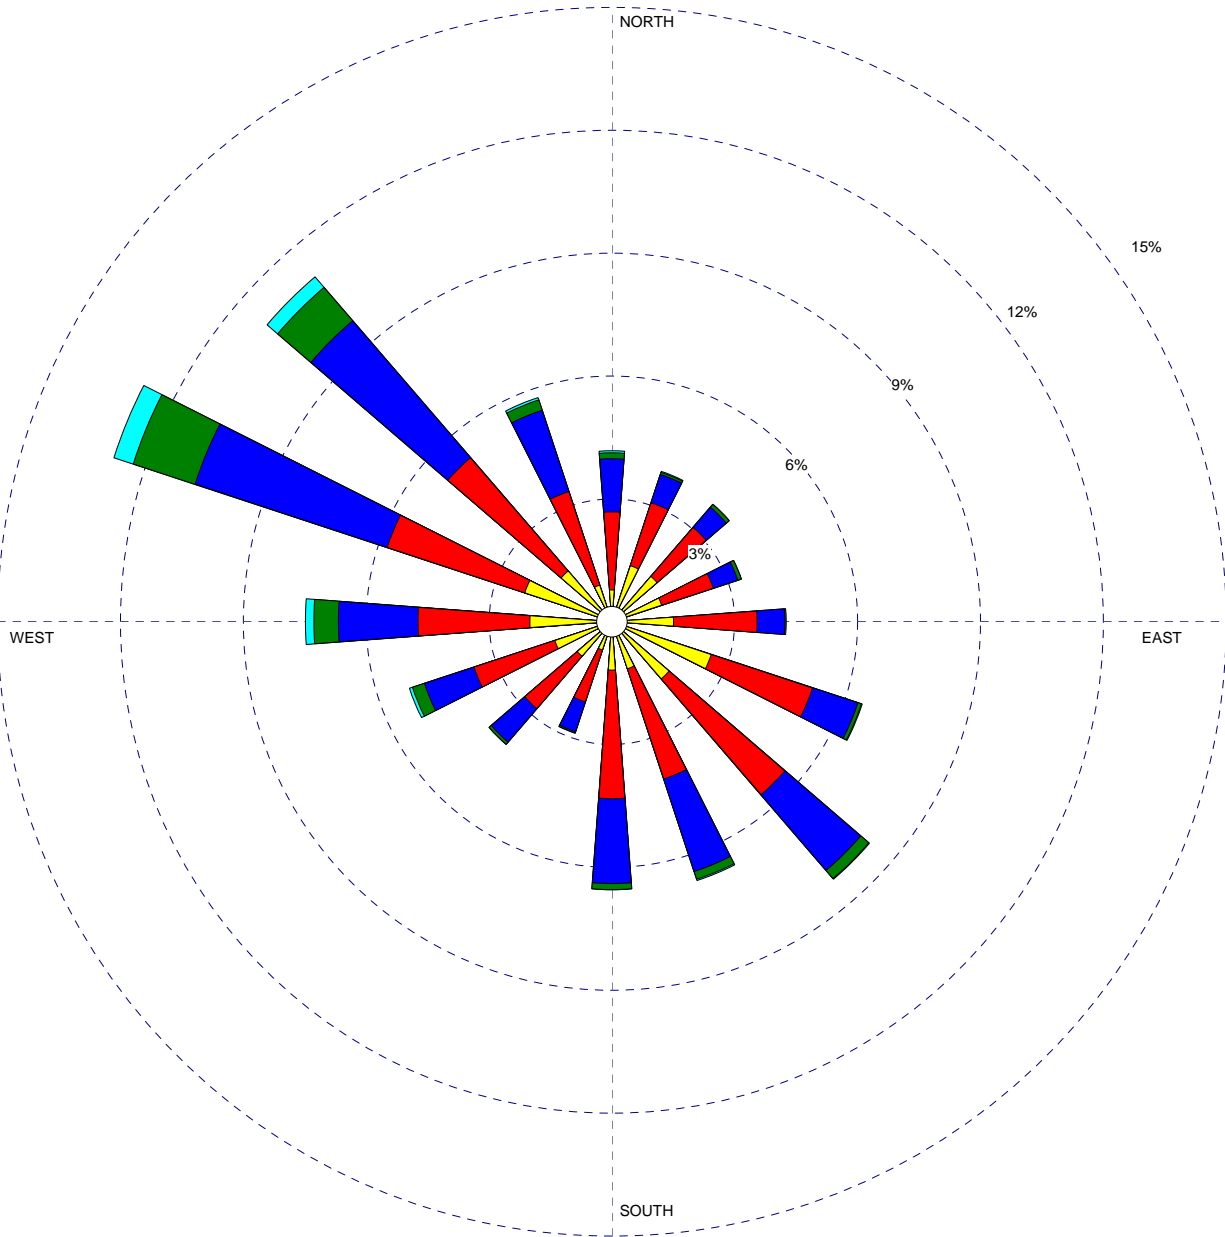

WIND ROSE PLOT

Station #13994 - ST LOUIS/LAMBERT INT'L ARPT, MO

<p>Wind Speed (Knots)</p> <ul style="list-style-type: none"> > 21 17 - 21 11 - 16 7 - 10 4 - 6 1 - 3 	<p>MODELER</p>	<p>DATE</p> <p>10/7/2004</p>	<p>COMPANY NAME</p> <p>Illinois State Climatologist Office</p>	
	<p>DISPLAY</p> <p>Wind Speed</p>	<p>UNIT</p> <p>Knots</p>	<p>COMMENTS</p> <p>1961-1990 February Average</p>	
	<p>AVG. WIND SPEED</p> <p>9.74 Knots</p>	<p>CALM WINDS</p> <p>3.44%</p>		
	<p>ORIENTATION</p> <p>Direction (blowing from)</p>	<p>PLOT YEAR-DATE-TIME</p> <p>Feb 1 - Feb 29</p> <p>Midnight - 11 PM</p>	<p>PROJECT/PLOT NO.</p>	