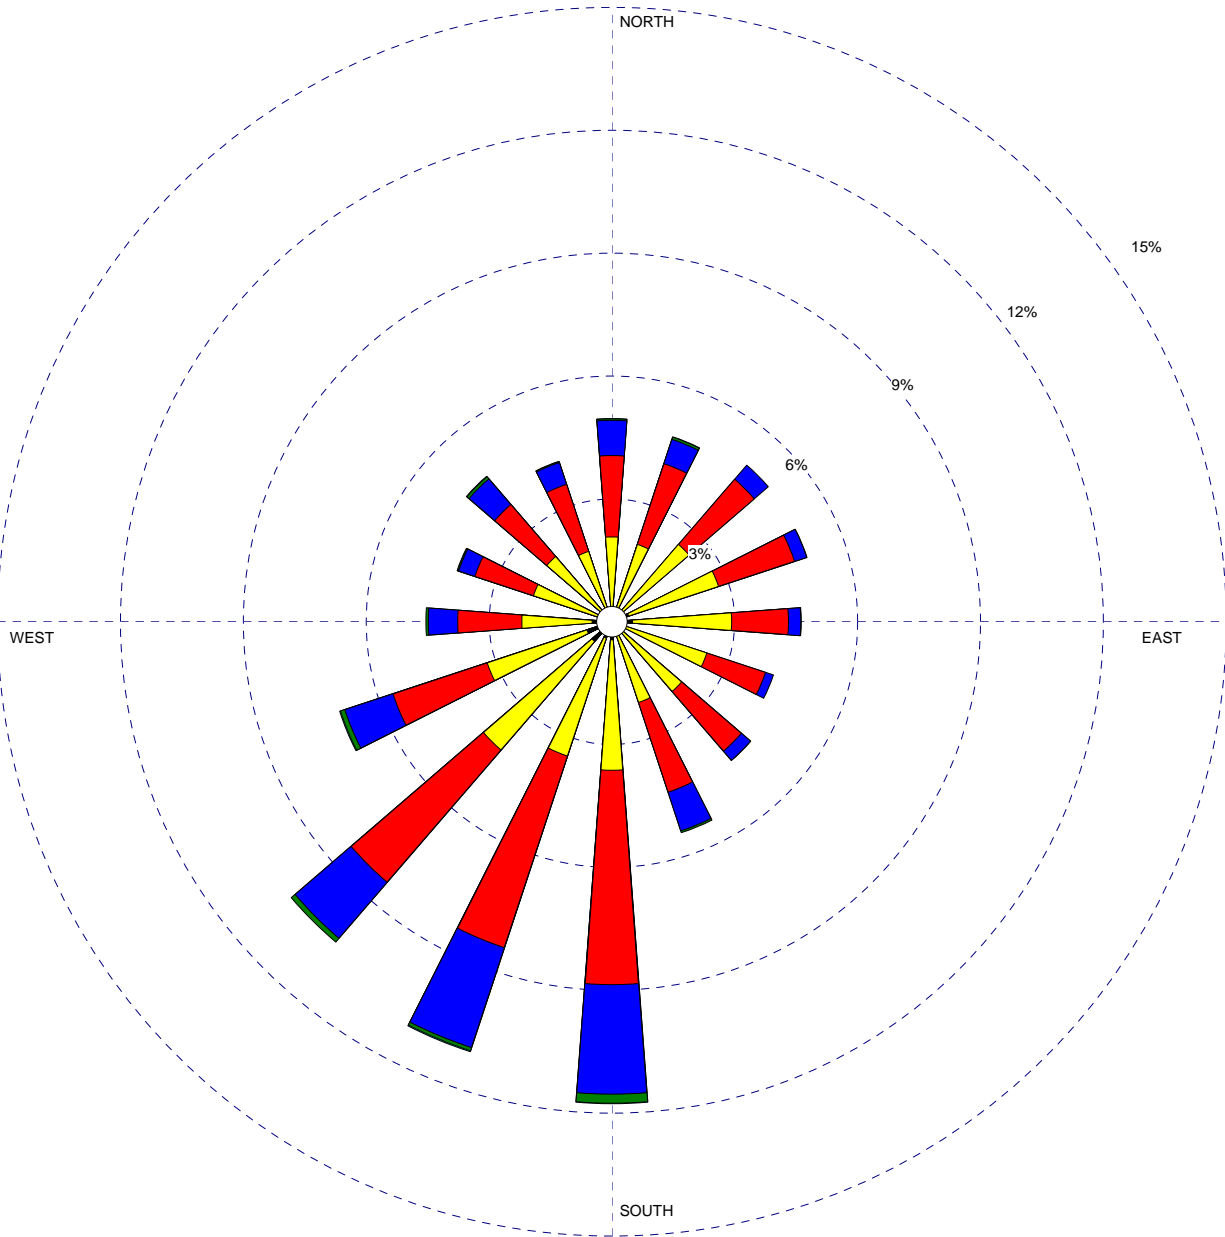

WIND ROSE PLOT

Station #93822 - SPRINGFIELD/CAPITAL ARPT, IL

<p>Wind Speed (Knots)</p> <ul style="list-style-type: none"> > 21 17 - 21 11 - 16 7 - 10 4 - 6 1 - 3 	<p>MODELER</p>	<p>DATE</p> <p>10/7/2004</p>	<p>COMPANY NAME</p> <p>Illinois State Climatologist Office</p>	
	<p>DISPLAY</p> <p>Wind Speed</p>	<p>UNIT</p> <p>Knots</p>	<p>COMMENTS</p> <p>1961-1990 July Average</p>	
	<p>AVG. WIND SPEED</p> <p>7.54 Knots</p>	<p>CALM WINDS</p> <p>4.04%</p>		
	<p>ORIENTATION</p> <p>Direction (blowing from)</p>	<p>PLOT YEAR-DATE-TIME</p> <p>Jul 1 - Jul 31</p> <p>Midnight - 11 PM</p>	<p>PROJECT/PLOT NO.</p>	