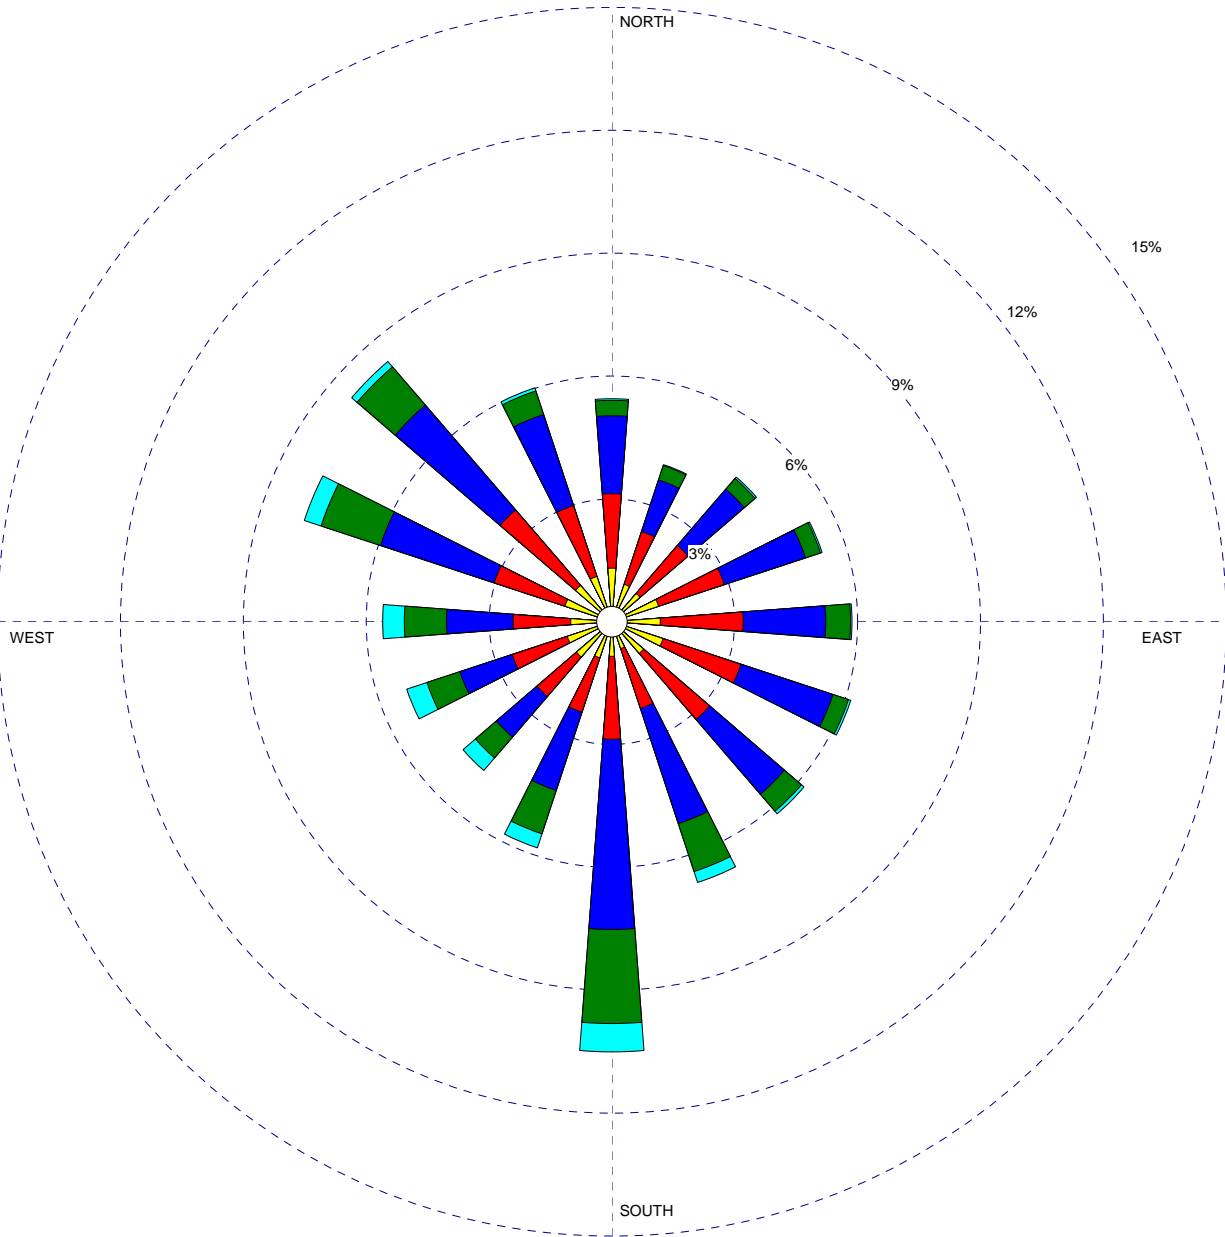

WIND ROSE PLOT

Station #93822 - SPRINGFIELD/CAPITAL ARPT, IL

<p>Wind Speed (Knots)</p> <ul style="list-style-type: none"> > 21 17 - 21 11 - 16 7 - 10 4 - 6 1 - 3 	<p>MODELER</p>	<p>DATE</p> <p>10/7/2004</p>	<p>COMPANY NAME</p> <p>Illinois State Climatologist Office</p>	
	<p>DISPLAY</p> <p>Wind Speed</p>	<p>UNIT</p> <p>Knots</p>	<p>COMMENTS</p> <p>1961-1990 March Average</p>	
	<p>AVG. WIND SPEED</p> <p>11.67 Knots</p>	<p>CALM WINDS</p> <p>1.25%</p>		
	<p>ORIENTATION</p> <p>Direction (blowing from)</p>	<p>PLOT YEAR-DATE-TIME</p> <p>Mar 1 - Mar 31 Midnight - 11 PM</p>	<p>PROJECT/PLOT NO.</p>	