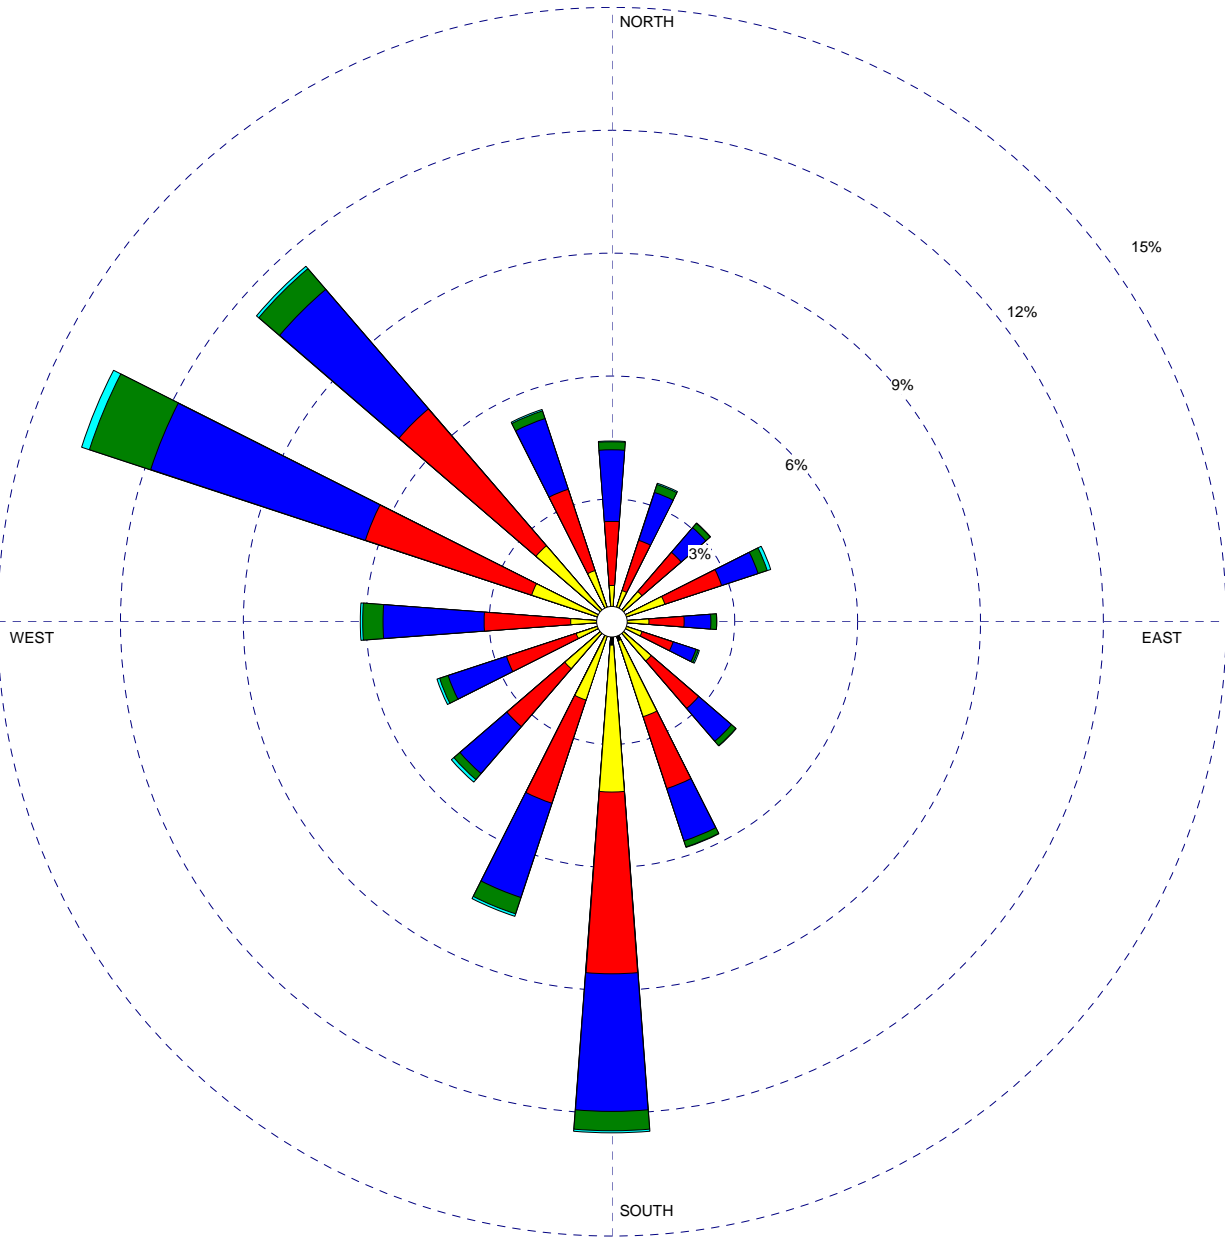

WIND ROSE PLOT

Station #94822 - ROCKFORD/GREATER ROCKFORD ARP, IL

<p>Wind Speed (Knots)</p> <ul style="list-style-type: none"> > 21 17 - 21 11 - 16 7 - 10 4 - 6 1 - 3 	<p>MODELER</p>	<p>DATE</p> <p>10/7/2004</p>	<p>COMPANY NAME</p> <p>Illinois State Climatologist Office</p>	
	<p>DISPLAY</p> <p>Wind Speed</p>	<p>UNIT</p> <p>Knots</p>	<p>COMMENTS</p> <p>1961-1990 December Average</p>	
	<p>AVG. WIND SPEED</p> <p>9.74 Knots</p>	<p>CALM WINDS</p> <p>3.72%</p>		
	<p>ORIENTATION</p> <p>Direction (blowing from)</p>	<p>PLOT YEAR-DATE-TIME</p> <p>Dec 1 - Dec 31</p> <p>Midnight - 11 PM</p>	<p>PROJECT/PLOT NO.</p>	