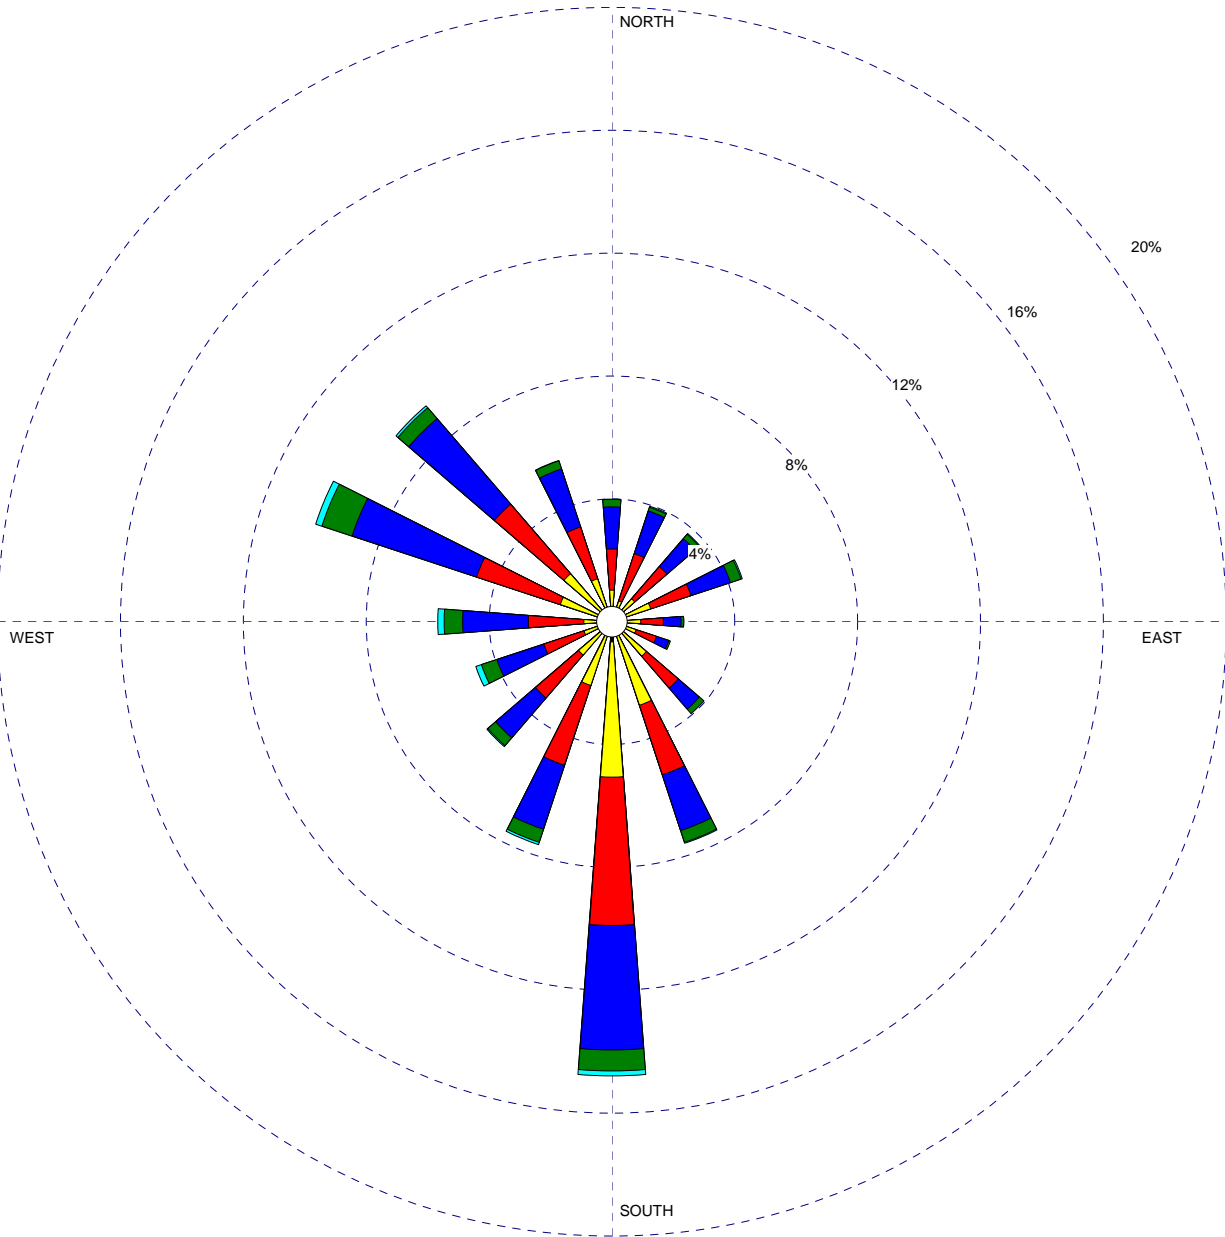

WIND ROSE PLOT

Station #94822 - ROCKFORD/GREATER ROCKFORD ARP, IL

<p>Wind Speed (Knots)</p> <ul style="list-style-type: none"> > 21 17 - 21 11 - 16 7 - 10 4 - 6 1 - 3 	<p>MODELER</p>	<p>DATE</p> <p>10/7/2004</p>	<p>COMPANY NAME</p> <p>Illinois State Climatologist Office</p>	
	<p>DISPLAY</p> <p>Wind Speed</p>	<p>UNIT</p> <p>Knots</p>	<p>COMMENTS</p> <p>1961-1990 November Average</p>	
	<p>AVG. WIND SPEED</p> <p>9.79 Knots</p>	<p>CALM WINDS</p> <p>4.79%</p>		
	<p>ORIENTATION</p> <p>Direction (blowing from)</p>	<p>PLOT YEAR-DATE-TIME</p> <p>Nov 1 - Nov 30</p> <p>Midnight - 11 PM</p>	<p>PROJECT/PLOT NO.</p>	