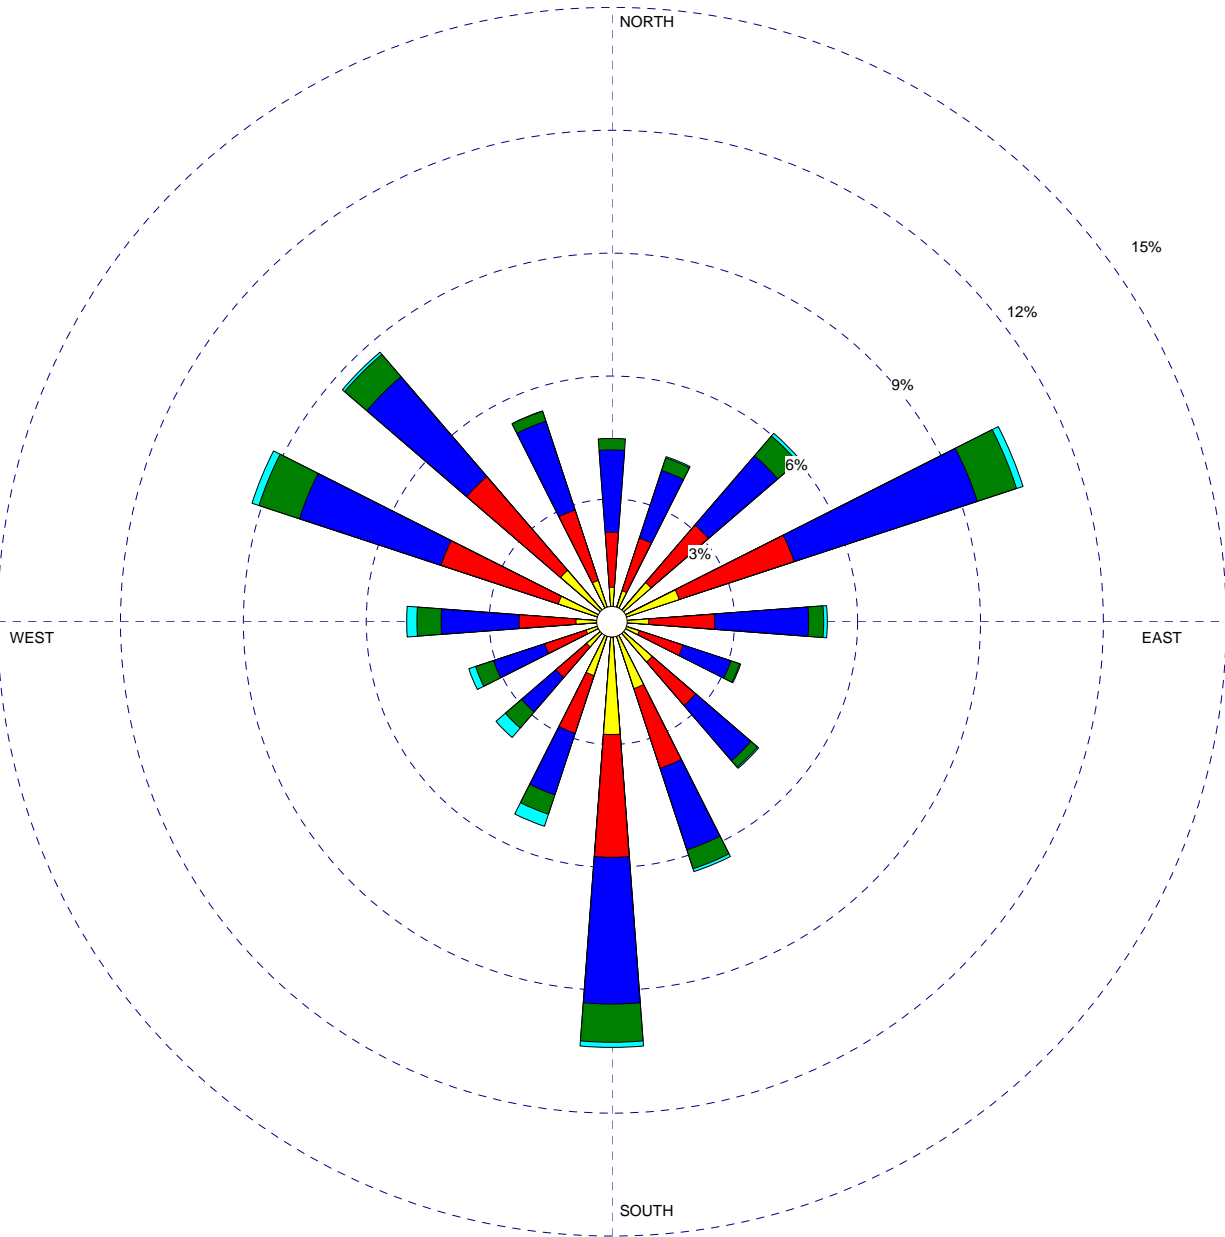

WIND ROSE PLOT

Station #94822 - ROCKFORD/GREATER ROCKFORD ARP, IL

<p>Wind Speed (Knots)</p>	<p>MODELER</p>	<p>DATE</p> <p>10/7/2004</p>	<p>COMPANY NAME</p> <p>Illinois State Climatologist Office</p>
	<p>DISPLAY</p> <p>Wind Speed</p>	<p>UNIT</p> <p>Knots</p>	<p>COMMENTS</p> <p>1961-1990 March Average</p>
	<p>AVG. WIND SPEED</p> <p>10.78 Knots</p>	<p>CALM WINDS</p> <p>3.48%</p>	
	<p>ORIENTATION</p> <p>Direction (blowing from)</p>	<p>PLOT YEAR-DATE-TIME</p> <p>Mar 1 - Mar 31 Midnight - 11 PM</p>	<p>PROJECT/PLOT NO.</p>