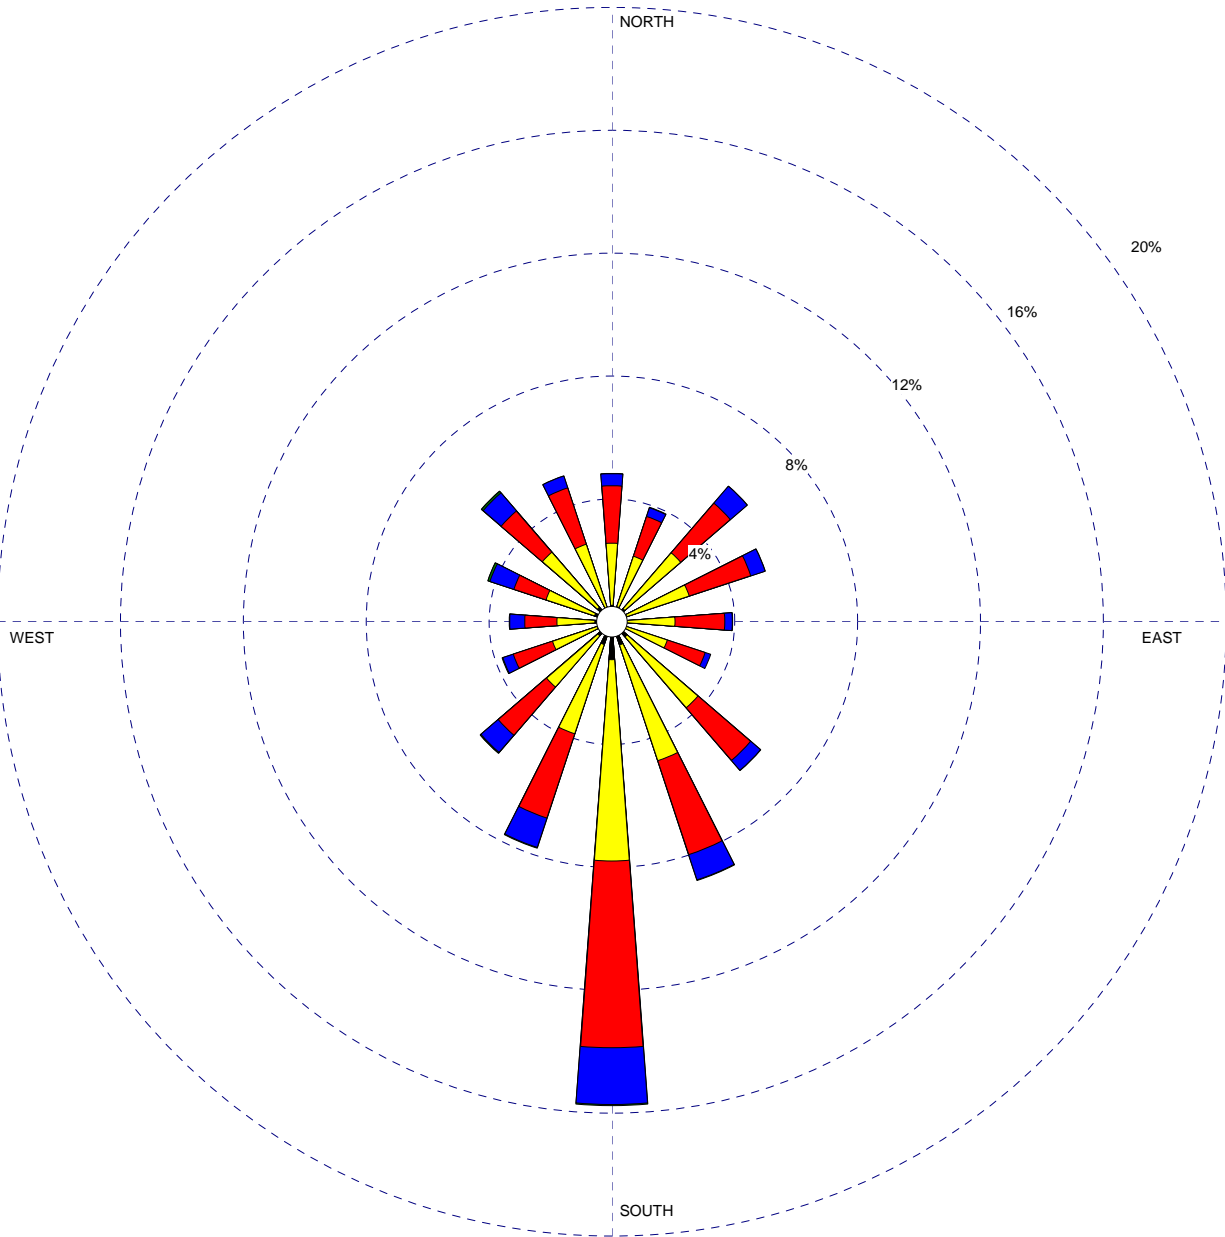

WIND ROSE PLOT

Station #14842 - PEORIA/GREATER PEORIA ARPT, IL

<p>Wind Speed (Knots)</p>	<p>MODELER</p>	<p>DATE</p> <p>10/7/2004</p>	<p>COMPANY NAME</p> <p>Illinois State Climatologist Office</p>
	<p>DISPLAY</p> <p>Wind Speed</p>	<p>UNIT</p> <p>Knots</p>	<p>COMMENTS</p> <p>1961-1990 August Average</p>
	<p>AVG. WIND SPEED</p> <p>6.84 Knots</p>	<p>CALM WINDS</p> <p>6.40%</p>	
	<p>ORIENTATION</p> <p>Direction (blowing from)</p>	<p>PLOT YEAR-DATE-TIME</p> <p>Aug 1 - Aug 31 Midnight - 11 PM</p>	<p>PROJECT/PLOT NO.</p>