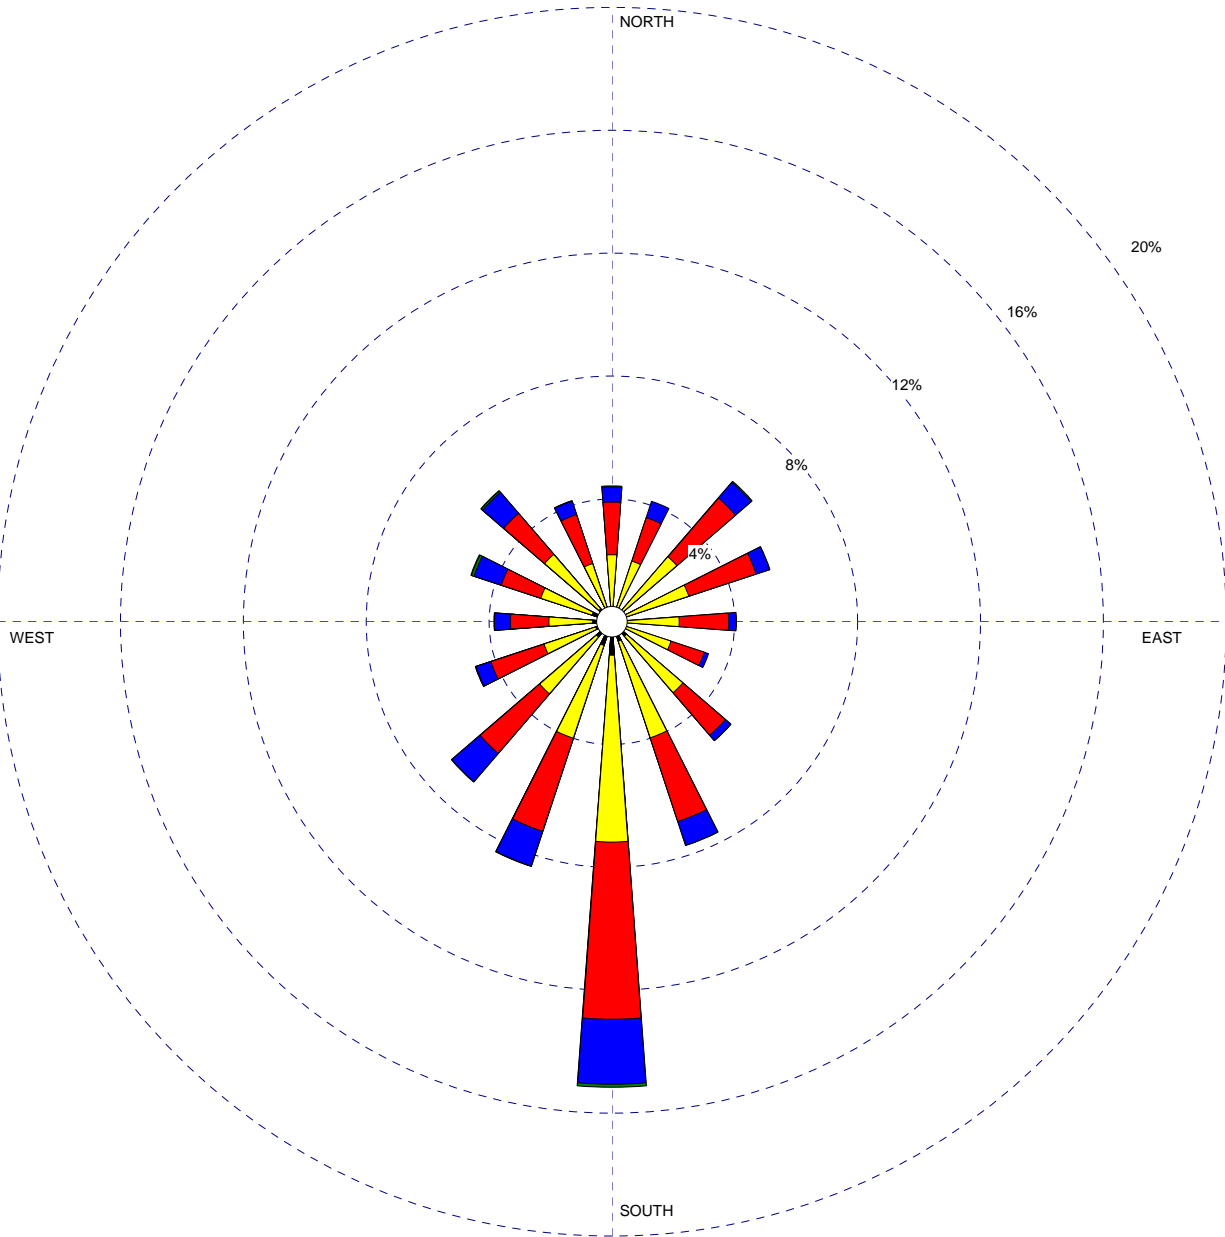

WIND ROSE PLOT

Station #14842 - PEORIA/GREATER PEORIA ARPT, IL

<p>Wind Speed (Knots)</p>	<p>MODELER</p>	<p>DATE</p> <p>10/7/2004</p>	<p>COMPANY NAME</p> <p>Illinois State Climatologist Office</p>
	<p>DISPLAY</p> <p>Wind Speed</p>	<p>UNIT</p> <p>Knots</p>	<p>COMMENTS</p> <p>1961-1990 July Average</p>
	<p>AVG. WIND SPEED</p> <p>7.04 Knots</p>	<p>CALM WINDS</p> <p>6.26%</p>	
	<p>ORIENTATION</p> <p>Direction (blowing from)</p>	<p>PLOT YEAR-DATE-TIME</p> <p>Jul 1 - Jul 31</p> <p>Midnight - 11 PM</p>	<p>PROJECT/PLOT NO.</p>