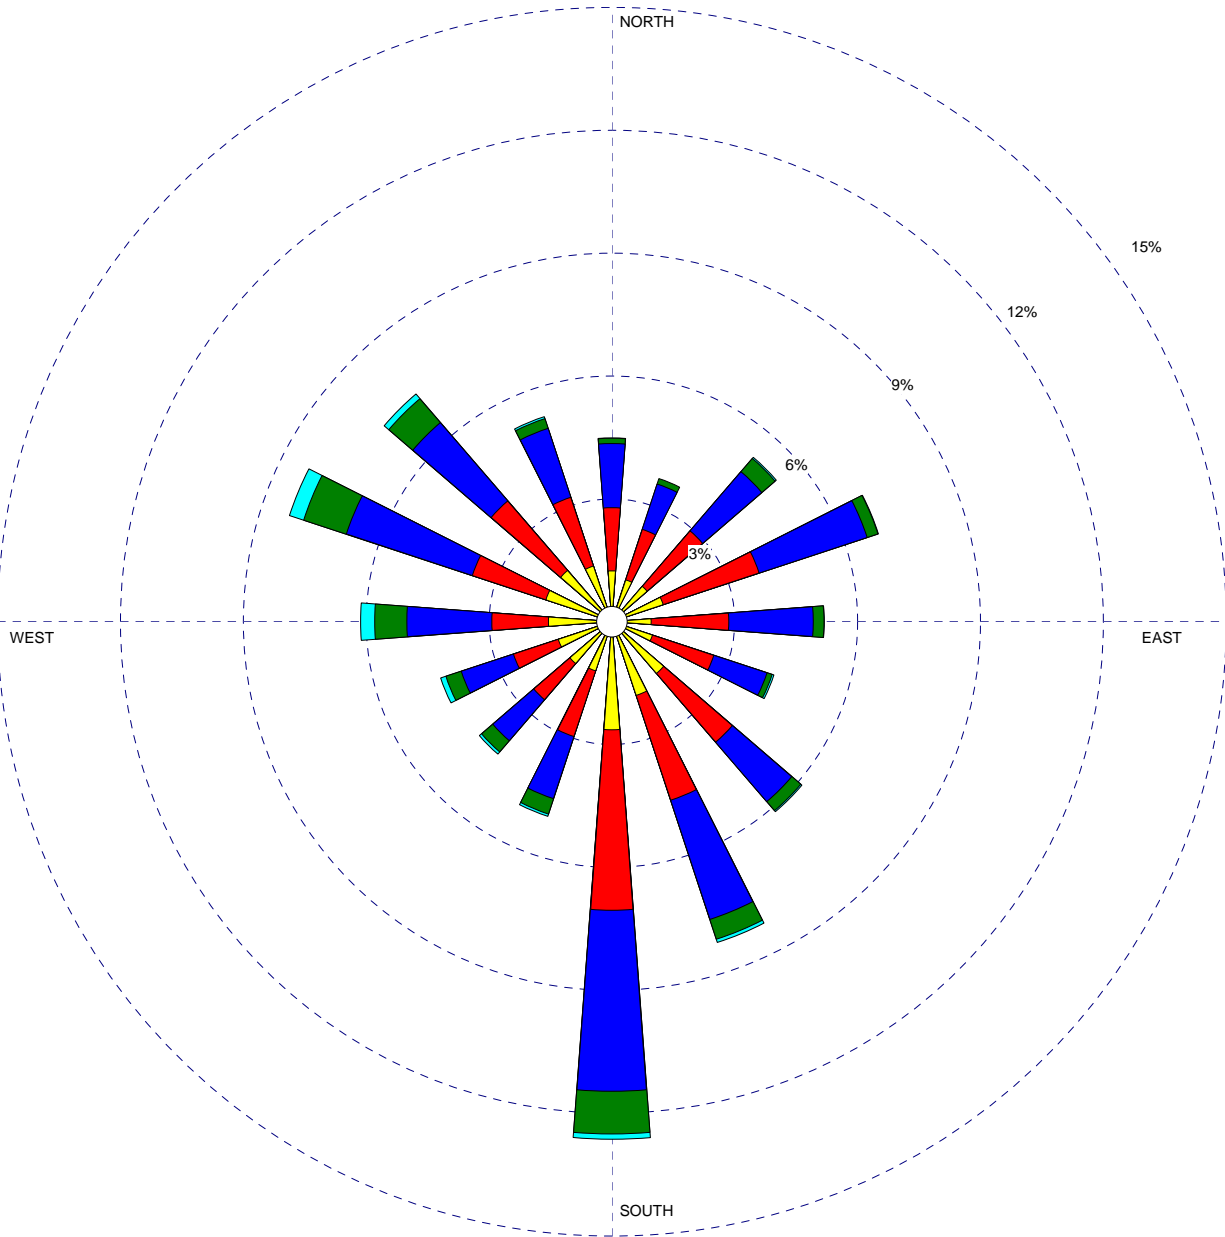

WIND ROSE PLOT

Station #14842 - PEORIA/GREATER PEORIA ARPT, IL

<p>Wind Speed (Knots)</p> <ul style="list-style-type: none"> > 21 17 - 21 11 - 16 7 - 10 4 - 6 1 - 3 	<p>MODELER</p>	<p>DATE</p> <p>10/7/2004</p>	<p>COMPANY NAME</p> <p>Illinois State Climatologist Office</p>	
	<p>DISPLAY</p> <p>Wind Speed</p>	<p>UNIT</p> <p>Knots</p>	<p>COMMENTS</p> <p>1961-1990 April Average</p>	
	<p>AVG. WIND SPEED</p> <p>10.28 Knots</p>	<p>CALM WINDS</p> <p>2.61%</p>		
	<p>ORIENTATION</p> <p>Direction (blowing from)</p>	<p>PLOT YEAR-DATE-TIME</p> <p>Apr 1 - Apr 30</p> <p>Midnight - 11 PM</p>	<p>PROJECT/PLOT NO.</p>	