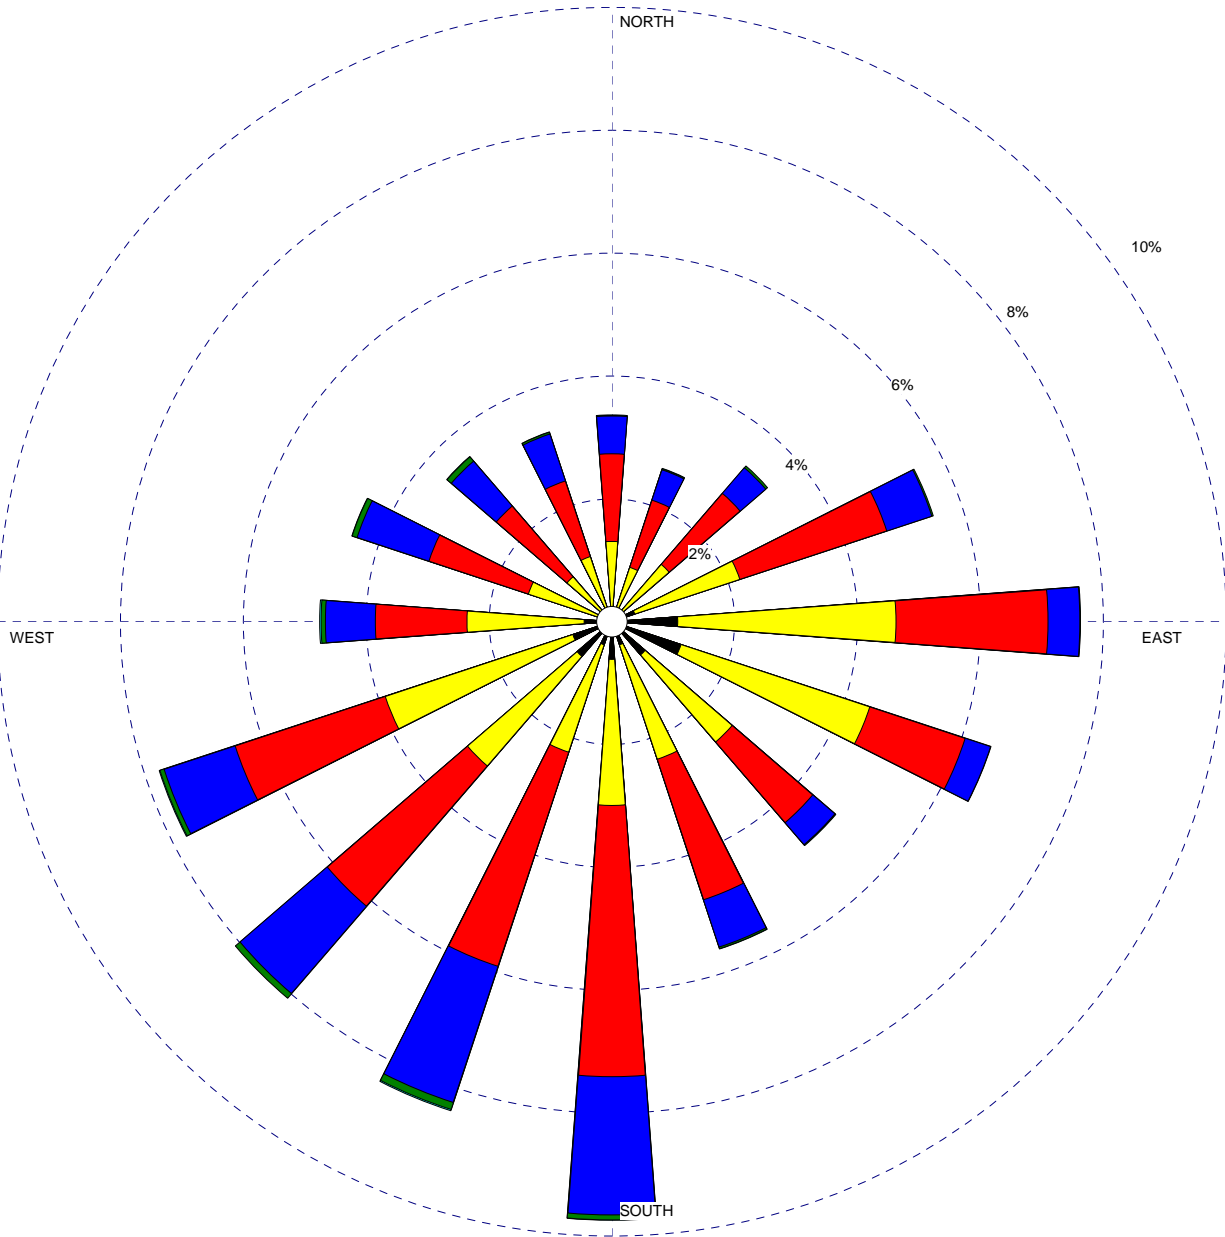

WIND ROSE PLOT

Station #14923 - MOLINE/QUAD-CITY ARPT, IL

<p>Wind Speed (Knots)</p> <ul style="list-style-type: none"> > 21 17 - 21 11 - 16 7 - 10 4 - 6 1 - 3 	<p>MODELER</p>	<p>DATE</p> <p>10/7/2004</p>	<p>COMPANY NAME</p> <p>Illinois State Climatologist Office</p>	
	<p>DISPLAY</p> <p>Wind Speed</p>	<p>UNIT</p> <p>Knots</p>	<p>COMMENTS</p> <p>1961-1990 July Average</p>	
	<p>AVG. WIND SPEED</p> <p>7.66 Knots</p>	<p>CALM WINDS</p> <p>10.60%</p>		
	<p>ORIENTATION</p> <p>Direction (blowing from)</p>	<p>PLOT YEAR-DATE-TIME</p> <p>Jul 1 - Jul 31 Midnight - 11 PM</p>	<p>PROJECT/PLOT NO.</p>	