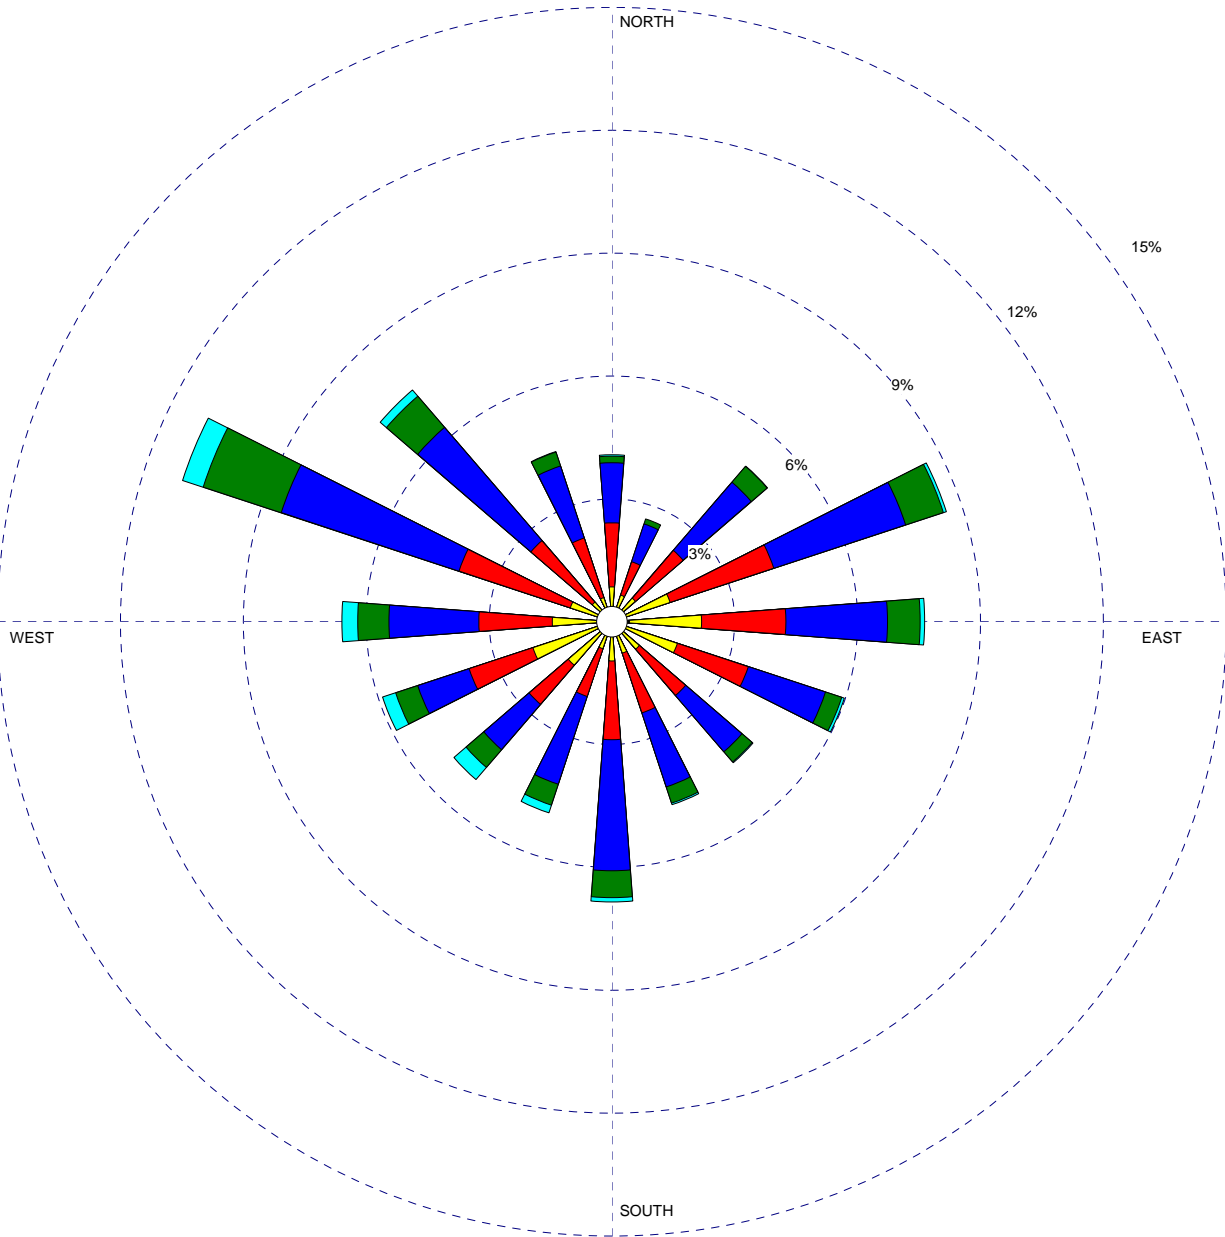

WIND ROSE PLOT

Station #14923 - MOLINE/QUAD-CITY ARPT, IL

<p>Wind Speed (Knots)</p> <ul style="list-style-type: none"> > 21 17 - 21 11 - 16 7 - 10 4 - 6 1 - 3 	<p>MODELER</p>	<p>DATE</p> <p>10/7/2004</p>	<p>COMPANY NAME</p> <p>Illinois State Climatologist Office</p>	
	<p>DISPLAY</p> <p>Wind Speed</p>	<p>UNIT</p> <p>Knots</p>	<p>COMMENTS</p> <p>1961-1990 March Average</p>	
	<p>AVG. WIND SPEED</p> <p>11.13 Knots</p>	<p>CALM WINDS</p> <p>4.57%</p>		
	<p>ORIENTATION</p> <p>Direction (blowing from)</p>	<p>PLOT YEAR-DATE-TIME</p> <p>Mar 1 - Mar 31</p> <p>Midnight - 11 PM</p>	<p>PROJECT/PLOT NO.</p>	