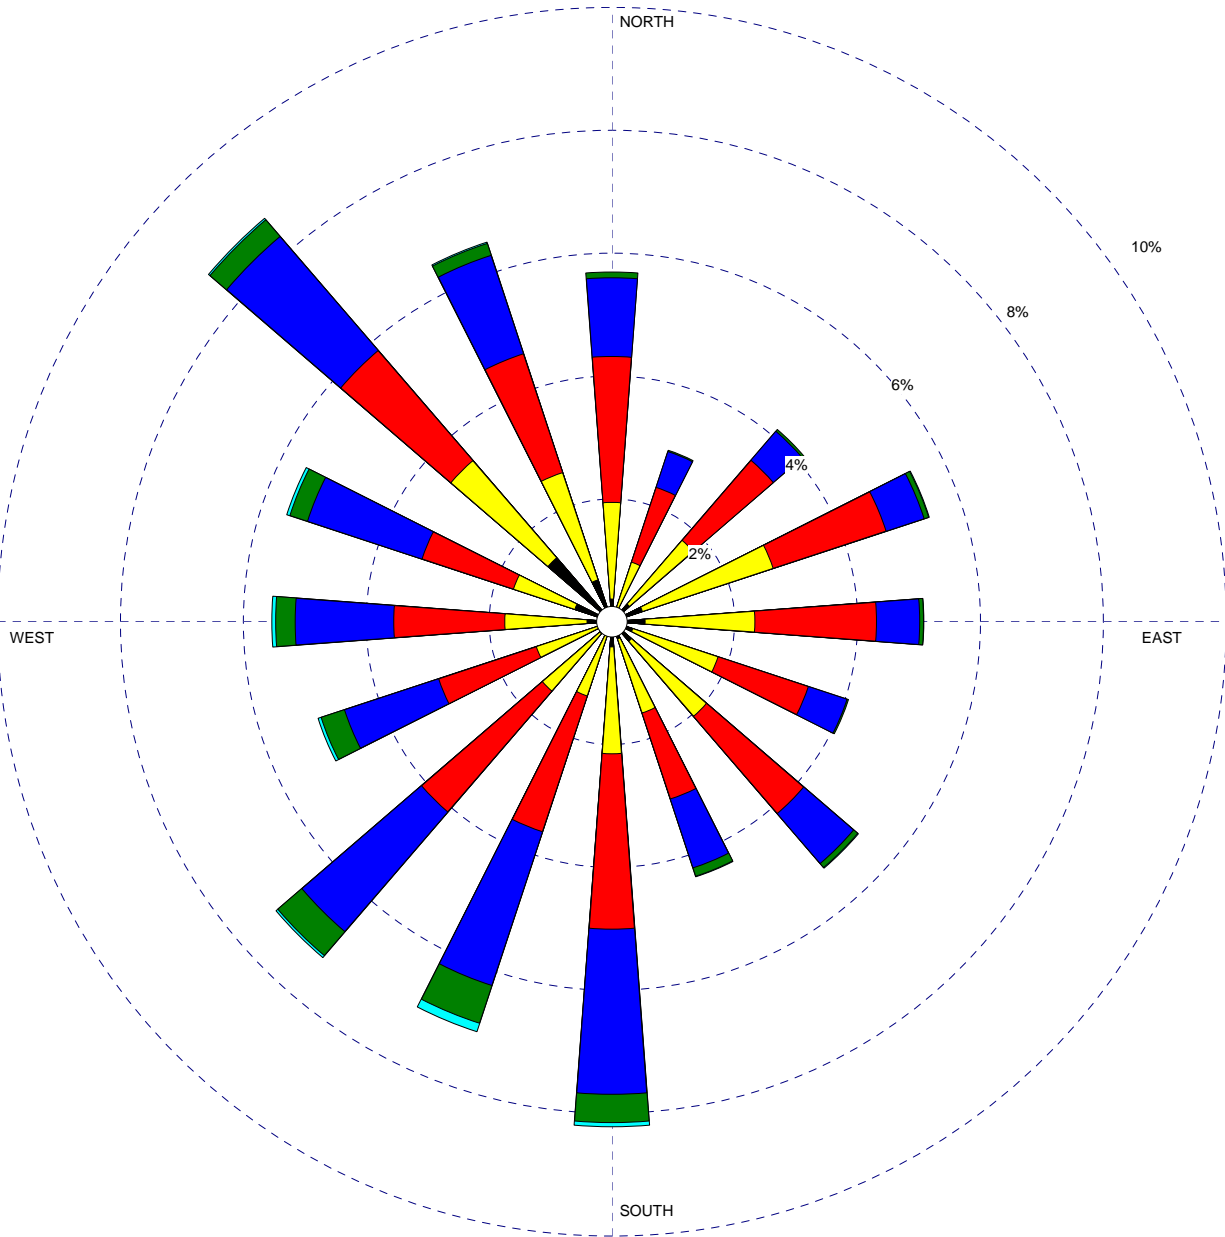

WIND ROSE PLOT

Station #93817 - EVANSVILLE/DRESS REGIONAL ARP, IN

<p>Wind Speed (Knots)</p>	<p>MODELER</p>	<p>DATE</p> <p>10/7/2004</p>	<p>COMPANY NAME</p> <p>Illinois State Climatologist Office</p>
	<p>DISPLAY</p> <p>Wind Speed</p>	<p>UNIT</p> <p>Knots</p>	<p>COMMENTS</p> <p>1961-1990 April Average</p>
	<p>AVG. WIND SPEED</p> <p>8.84 Knots</p>	<p>CALM WINDS</p> <p>9.21%</p>	
	<p>ORIENTATION</p> <p>Direction (blowing from)</p>	<p>PLOT YEAR-DATE-TIME</p> <p>Apr 1 - Apr 30 Midnight - 11 PM</p>	<p>PROJECT/PLOT NO.</p>