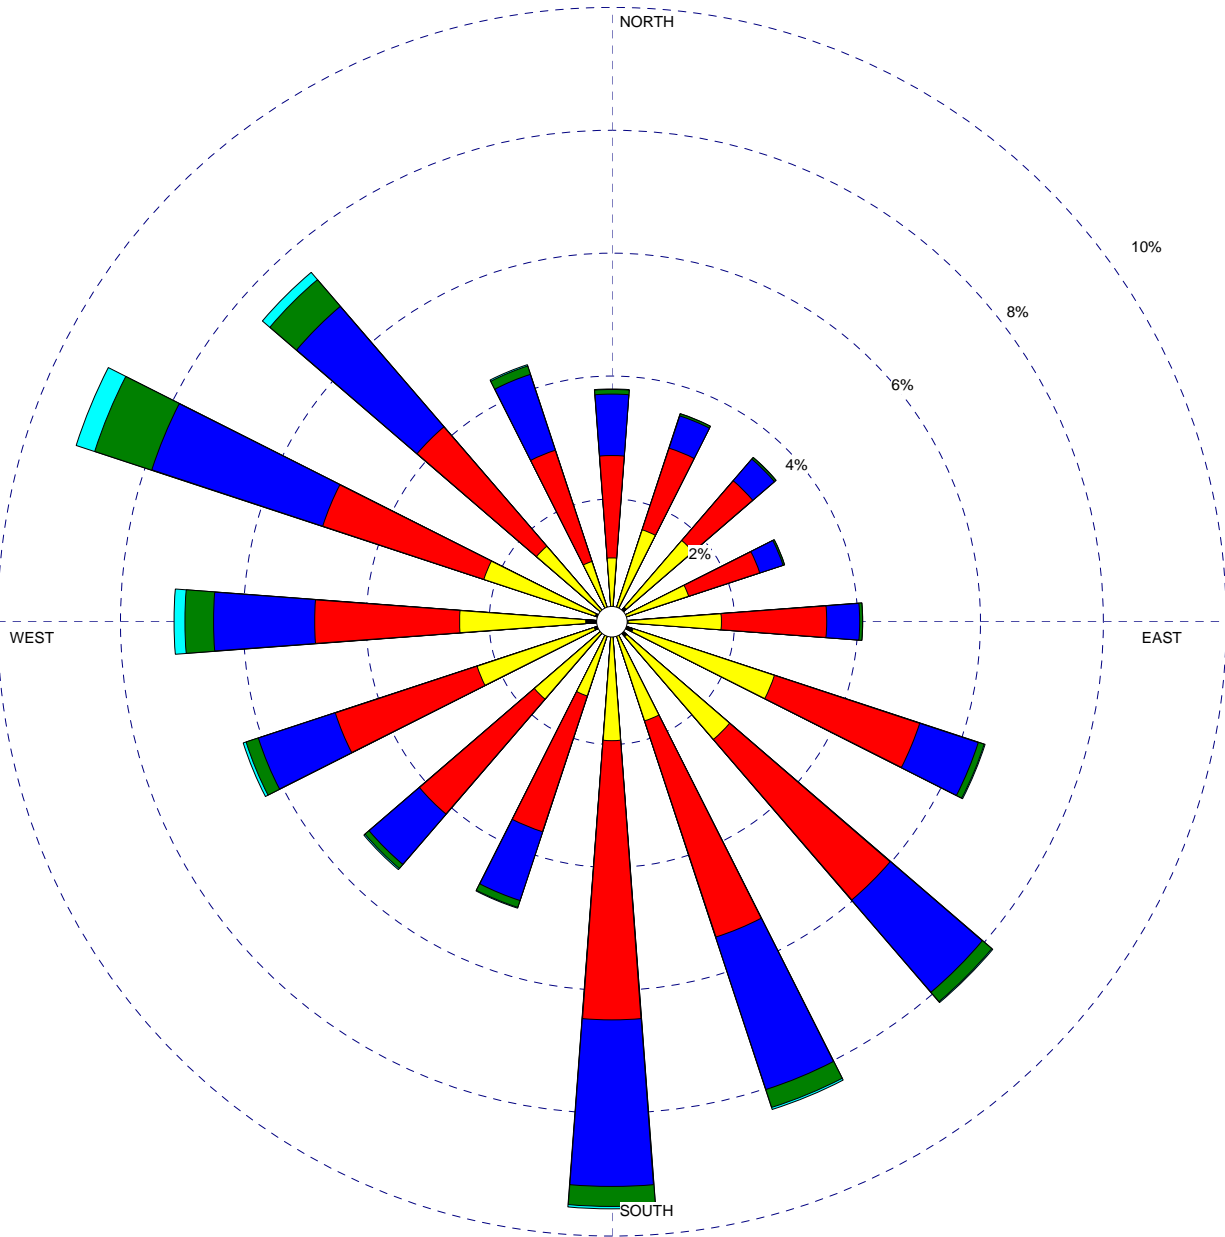

WIND ROSE PLOT

Station #13994 - ST LOUIS/LAMBERT INT'L ARPT, MO

<p>Wind Speed (Knots)</p> <ul style="list-style-type: none"> > 21 17 - 21 11 - 16 7 - 10 4 - 6 1 - 3 	<p>MODELER</p>	<p>DATE</p> <p>10/7/2004</p>	<p>COMPANY NAME</p> <p>Illinois State Climatologist Office</p>	
	<p>DISPLAY</p> <p>Wind Speed</p>	<p>UNIT</p> <p>Knots</p>	<p>COMMENTS</p> <p>1961-1990 Annual Average</p>	
	<p>AVG. WIND SPEED</p> <p>9.02 Knots</p>	<p>CALM WINDS</p> <p>4.79%</p>		
	<p>ORIENTATION</p> <p>Direction (blowing from)</p>	<p>PLOT YEAR-DATE-TIME</p> <p>Jan 1 - Dec 31 Midnight - 11 PM</p>	<p>PROJECT/PLOT NO.</p>	