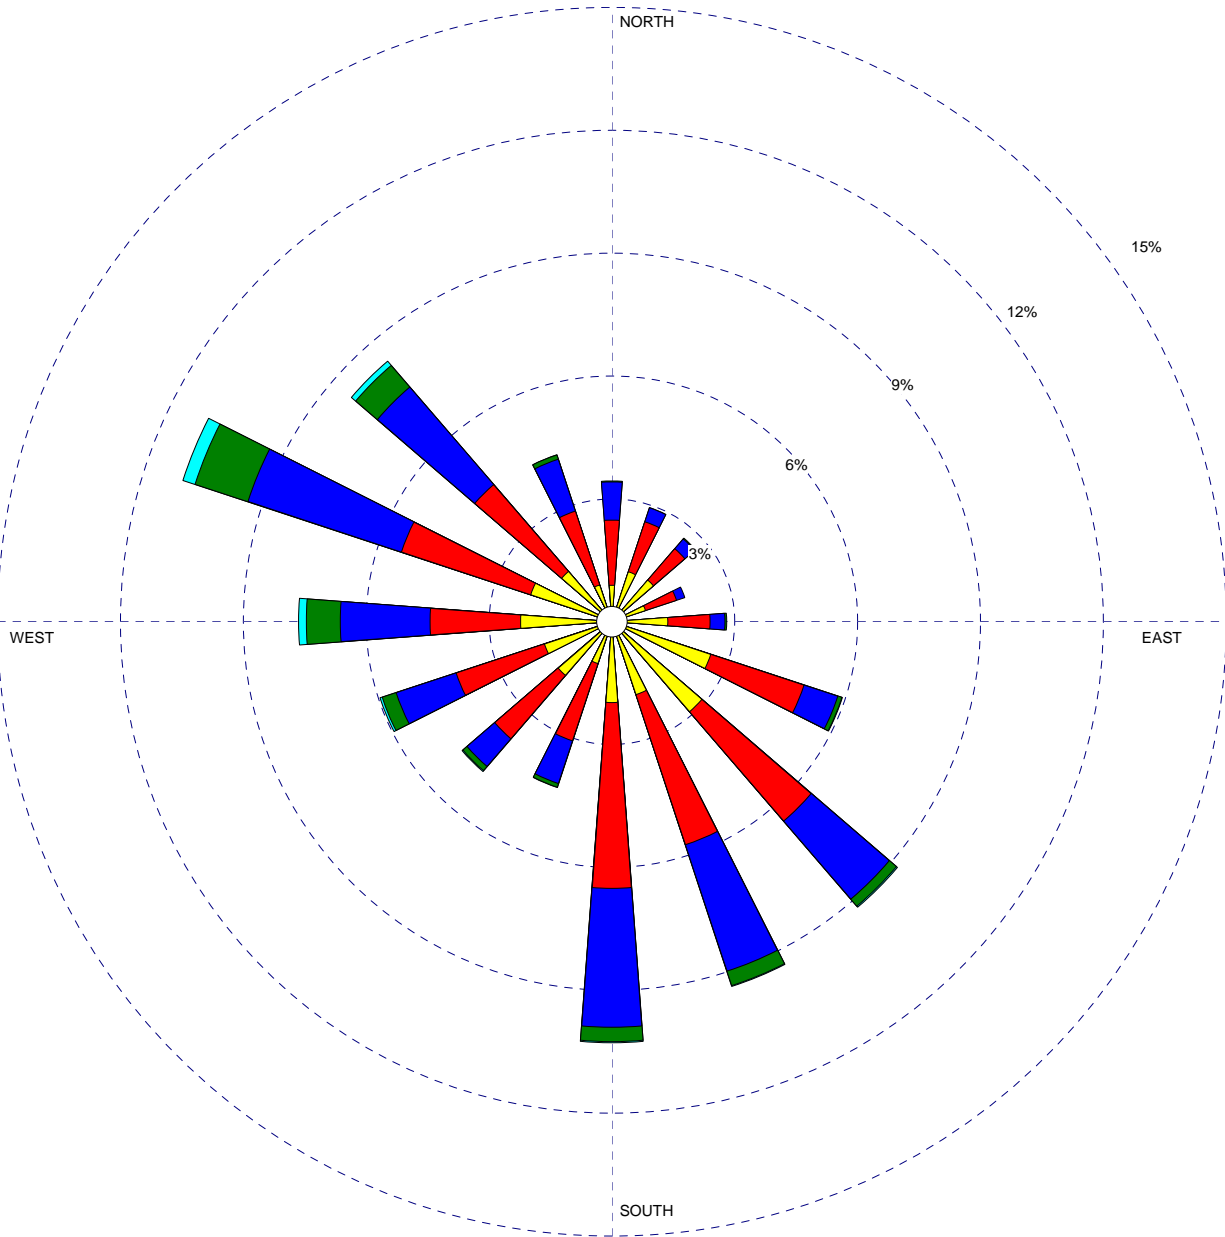

WIND ROSE PLOT

Station #13994 - ST LOUIS/LAMBERT INT'L ARPT, MO

<p>Wind Speed (Knots)</p> <ul style="list-style-type: none"> > 21 17 - 21 11 - 16 7 - 10 4 - 6 1 - 3 	<p>MODELER</p>	<p>DATE</p> <p>10/7/2004</p>	<p>COMPANY NAME</p> <p>Illinois State Climatologist Office</p>	
	<p>DISPLAY</p> <p>Wind Speed</p>	<p>UNIT</p> <p>Knots</p>	<p>COMMENTS</p> <p>1961-1990 November Average</p>	
	<p>AVG. WIND SPEED</p> <p>9.36 Knots</p>	<p>CALM WINDS</p> <p>5.02%</p>		
	<p>ORIENTATION</p> <p>Direction (blowing from)</p>	<p>PLOT YEAR-DATE-TIME</p> <p>Nov 1 - Nov 30</p> <p>Midnight - 11 PM</p>	<p>PROJECT/PLOT NO.</p>	