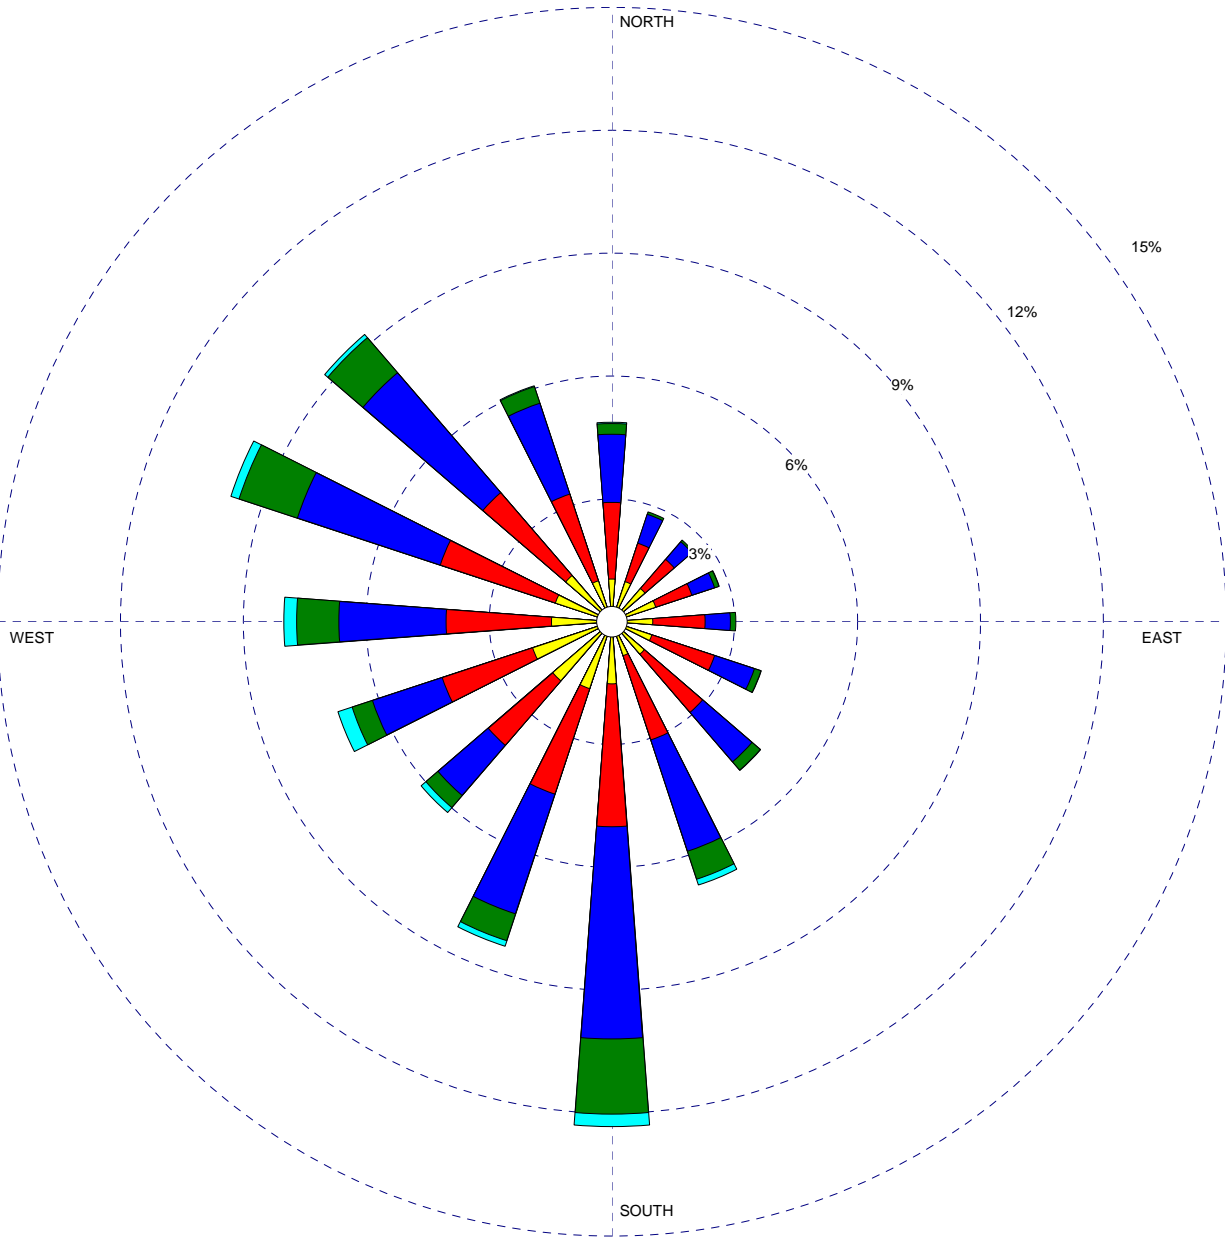

WIND ROSE PLOT

Station #93822 - SPRINGFIELD/CAPITAL ARPT, IL

<p>Wind Speed (Knots)</p> <ul style="list-style-type: none"> > 21 17 - 21 11 - 16 7 - 10 4 - 6 1 - 3 	<p>MODELER</p>	<p>DATE</p> <p>10/7/2004</p>	<p>COMPANY NAME</p> <p>Illinois State Climatologist Office</p>	
	<p>DISPLAY</p> <p>Wind Speed</p>	<p>UNIT</p> <p>Knots</p>	<p>COMMENTS</p> <p>1961-1990 December Average</p>	
	<p>AVG. WIND SPEED</p> <p>10.58 Knots</p>	<p>CALM WINDS</p> <p>1.49%</p>		
	<p>ORIENTATION</p> <p>Direction (blowing from)</p>	<p>PLOT YEAR-DATE-TIME</p> <p>Dec 1 - Dec 31</p> <p>Midnight - 11 PM</p>	<p>PROJECT/PLOT NO.</p>	