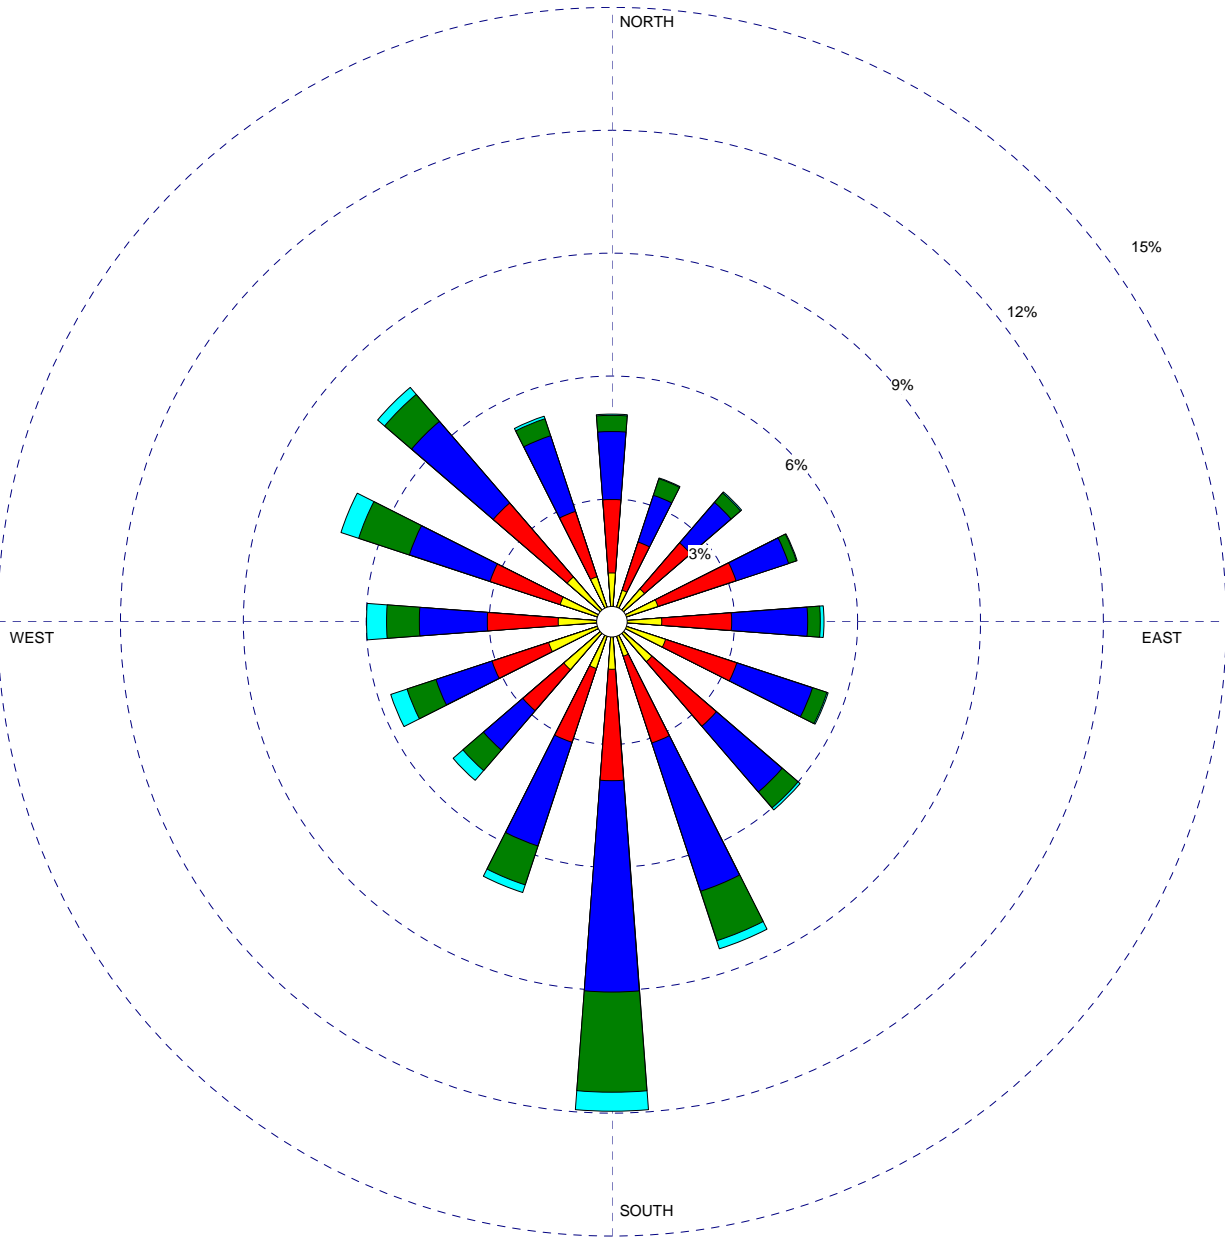

WIND ROSE PLOT

Station #93822 - SPRINGFIELD/CAPITAL ARPT, IL

<p>Wind Speed (Knots)</p> <ul style="list-style-type: none"> > 21 17 - 21 11 - 16 7 - 10 4 - 6 1 - 3 	<p>MODELER</p>	<p>DATE</p> <p>10/7/2004</p>	<p>COMPANY NAME</p> <p>Illinois State Climatologist Office</p>	
	<p>DISPLAY</p> <p>Wind Speed</p>	<p>UNIT</p> <p>Knots</p>	<p>COMMENTS</p> <p>1961-1990 April Average</p>	
	<p>AVG. WIND SPEED</p> <p>11.19 Knots</p>	<p>CALM WINDS</p> <p>1.55%</p>		
	<p>ORIENTATION</p> <p>Direction (blowing from)</p>	<p>PLOT YEAR-DATE-TIME</p> <p>Apr 1 - Apr 30</p> <p>Midnight - 11 PM</p>	<p>PROJECT/PLOT NO.</p>	