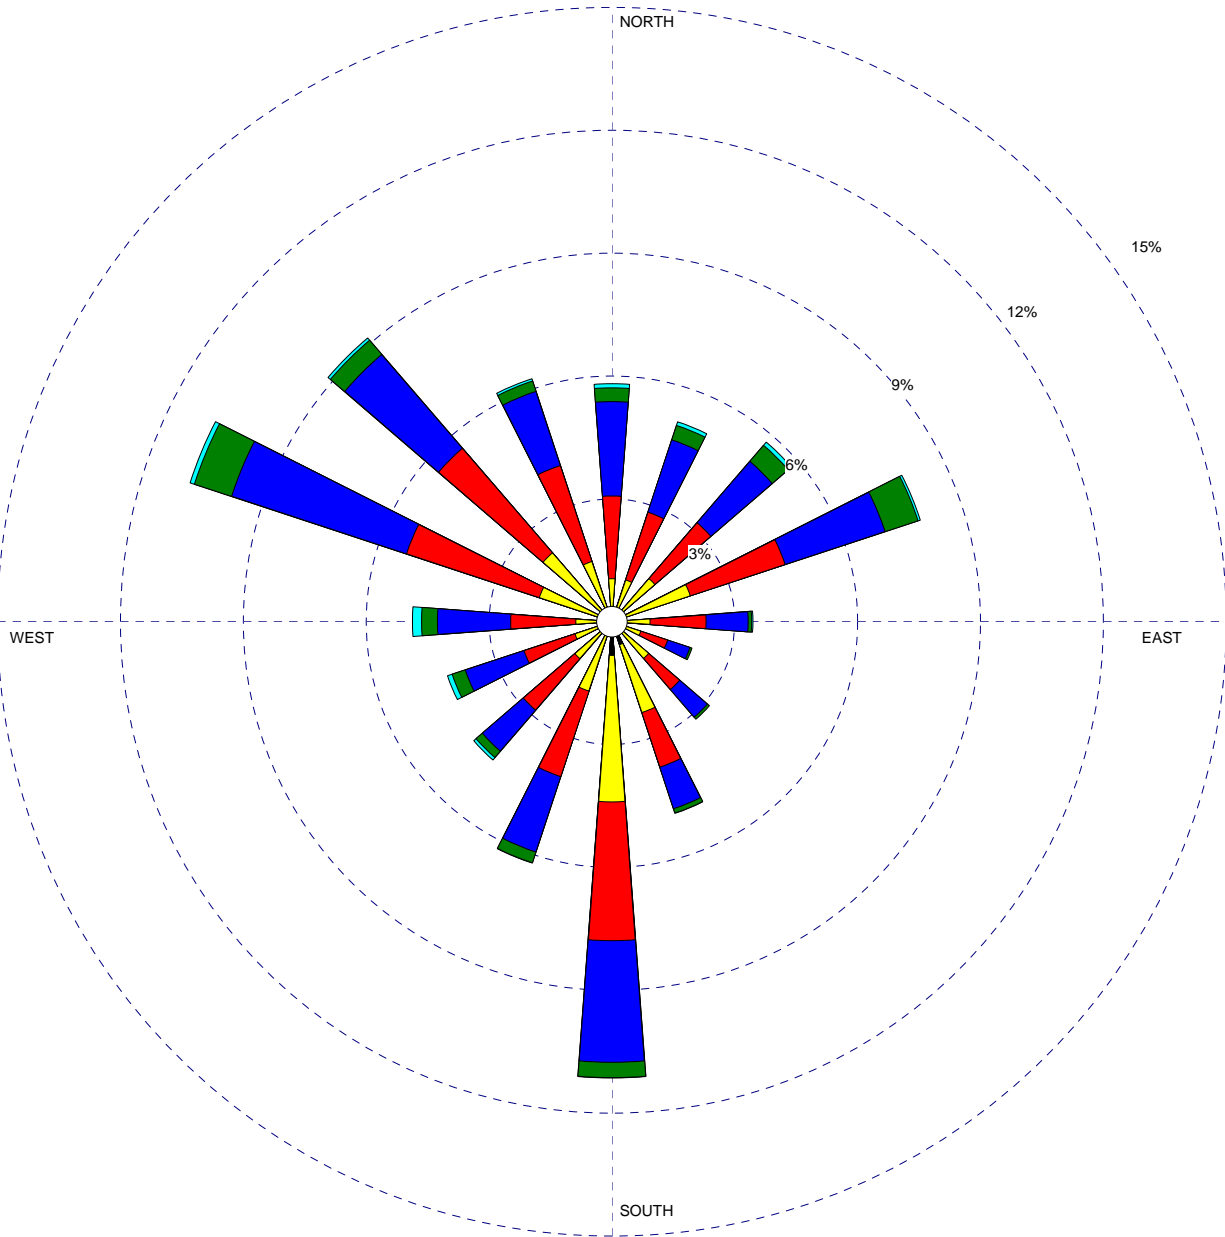

WIND ROSE PLOT

Station #94822 - ROCKFORD/GREATER ROCKFORD ARP, IL

<p>Wind Speed (Knots)</p>	<p>MODELER</p>	<p>DATE</p> <p>10/7/2004</p>	<p>COMPANY NAME</p> <p>Illinois State Climatologist Office</p>
	<p>DISPLAY</p> <p>Wind Speed</p>	<p>UNIT</p> <p>Knots</p>	<p>COMMENTS</p> <p>1961-1990 February Average</p>
	<p>AVG. WIND SPEED</p> <p>9.80 Knots</p>	<p>CALM WINDS</p> <p>4.60%</p>	
	<p>ORIENTATION</p> <p>Direction (blowing from)</p>	<p>PLOT YEAR-DATE-TIME</p> <p>Feb 1 - Feb 29</p> <p>Midnight - 11 PM</p>	<p>PROJECT/PLOT NO.</p>