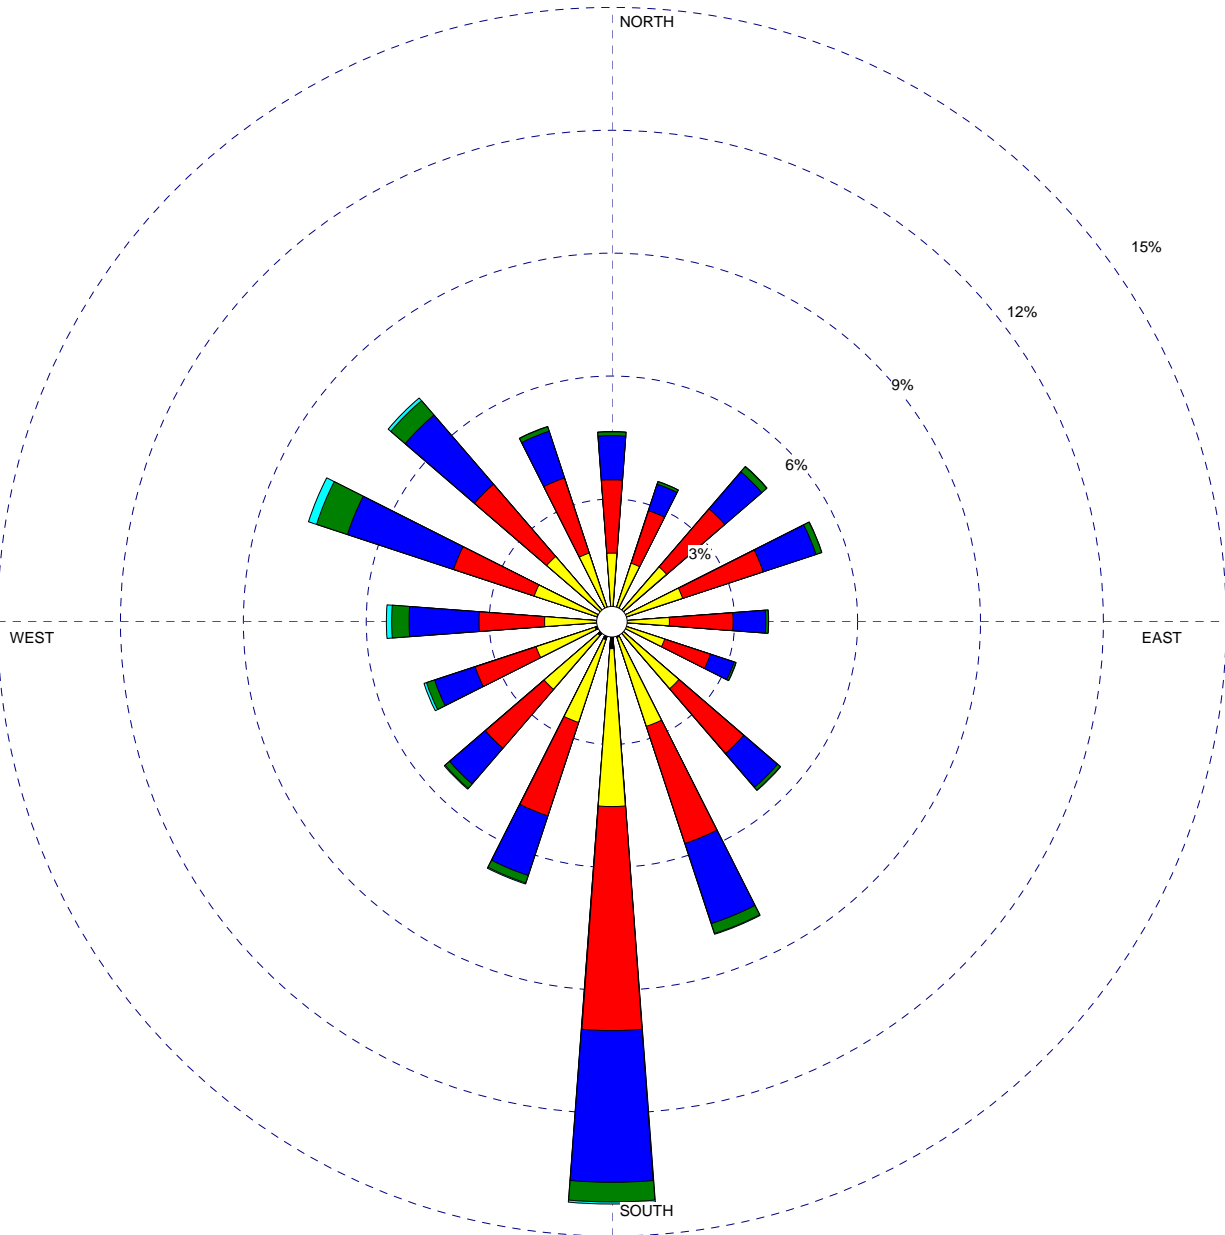

WIND ROSE PLOT

Station #14842 - PEORIA/GREATER PEORIA ARPT, IL

<p>Wind Speed (Knots)</p> <ul style="list-style-type: none"> > 21 17 - 21 11 - 16 7 - 10 4 - 6 1 - 3 	<p>MODELER</p>	<p>DATE</p> <p>10/7/2004</p>	<p>COMPANY NAME</p> <p>Illinois State Climatologist Office</p>	
	<p>DISPLAY</p> <p>Wind Speed</p>	<p>UNIT</p> <p>Knots</p>	<p>COMMENTS</p> <p>1961-1990 Annual Average</p>	
	<p>AVG. WIND SPEED</p> <p>8.80 Knots</p>	<p>CALM WINDS</p> <p>4.10%</p>		
	<p>ORIENTATION</p> <p>Direction (blowing from)</p>	<p>PLOT YEAR-DATE-TIME</p> <p>Jan 1 - Dec 31 Midnight - 11 PM</p>	<p>PROJECT/PLOT NO.</p>	