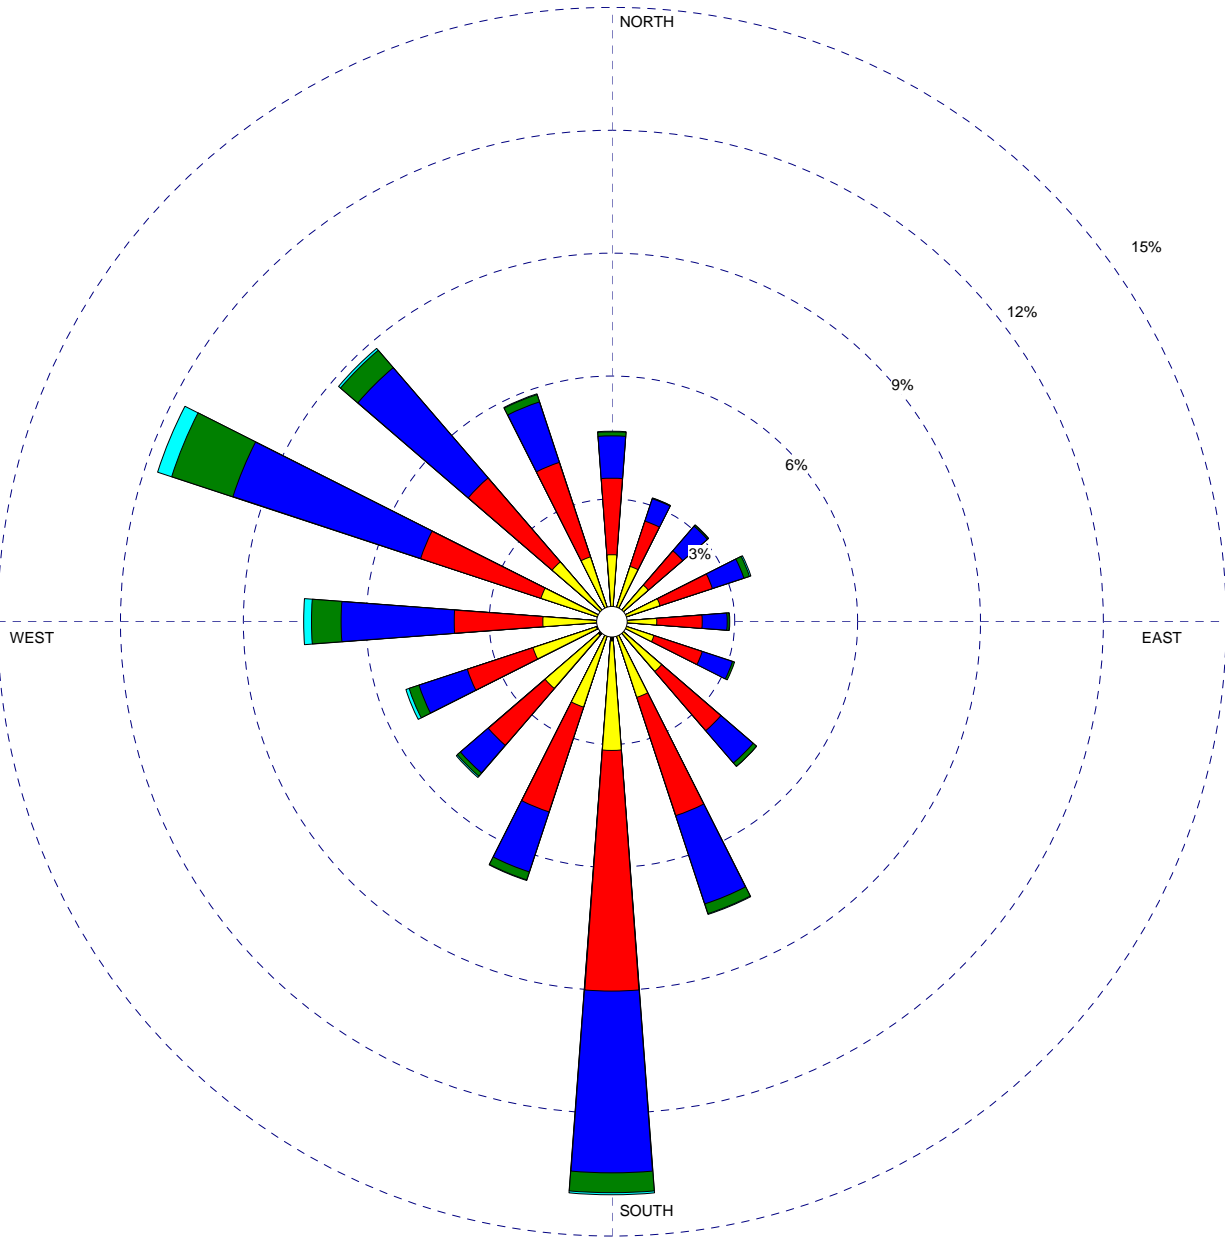

WIND ROSE PLOT

Station #14842 - PEORIA/GREATER PEORIA ARPT, IL

<p>Wind Speed (Knots)</p> <ul style="list-style-type: none"> > 21 17 - 21 11 - 16 7 - 10 4 - 6 1 - 3 	<p>MODELER</p>	<p>DATE</p> <p>10/7/2004</p>	<p>COMPANY NAME</p> <p>Illinois State Climatologist Office</p>	
	<p>DISPLAY</p> <p>Wind Speed</p>	<p>UNIT</p> <p>Knots</p>	<p>COMMENTS</p> <p>1961-1990 December Average</p>	
	<p>AVG. WIND SPEED</p> <p>9.42 Knots</p>	<p>CALM WINDS</p> <p>2.40%</p>		
	<p>ORIENTATION</p> <p>Direction (blowing from)</p>	<p>PLOT YEAR-DATE-TIME</p> <p>Dec 1 - Dec 31</p> <p>Midnight - 11 PM</p>	<p>PROJECT/PLOT NO.</p>	