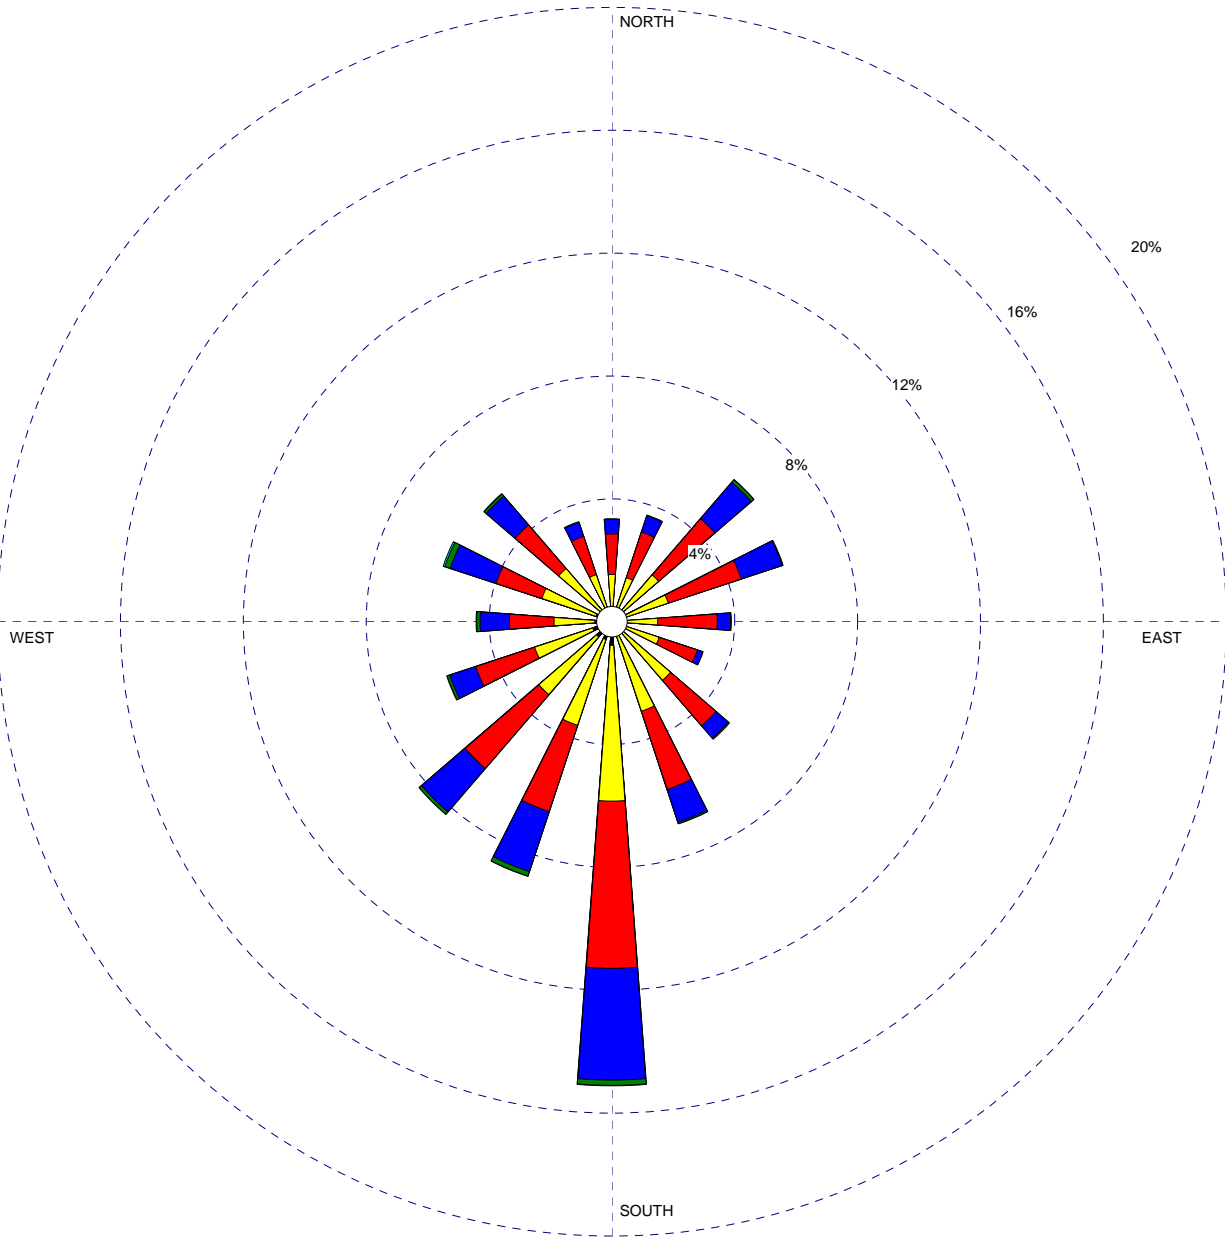

WIND ROSE PLOT

Station #14842 - PEORIA/GREATER PEORIA ARPT, IL

<p>Wind Speed (Knots)</p> <ul style="list-style-type: none"> > 21 17 - 21 11 - 16 7 - 10 4 - 6 1 - 3 	<p>MODELER</p>	<p>DATE</p> <p>10/7/2004</p>	<p>COMPANY NAME</p> <p>Illinois State Climatologist Office</p>	
	<p>DISPLAY</p> <p>Wind Speed</p>	<p>UNIT</p> <p>Knots</p>	<p>COMMENTS</p> <p>1961-1990 June Average</p>	
	<p>AVG. WIND SPEED</p> <p>7.90 Knots</p>	<p>CALM WINDS</p> <p>5.09%</p>		
	<p>ORIENTATION</p> <p>Direction (blowing from)</p>	<p>PLOT YEAR-DATE-TIME</p> <p>Jun 1 - Jun 30</p> <p>Midnight - 11 PM</p>	<p>PROJECT/PLOT NO.</p>	