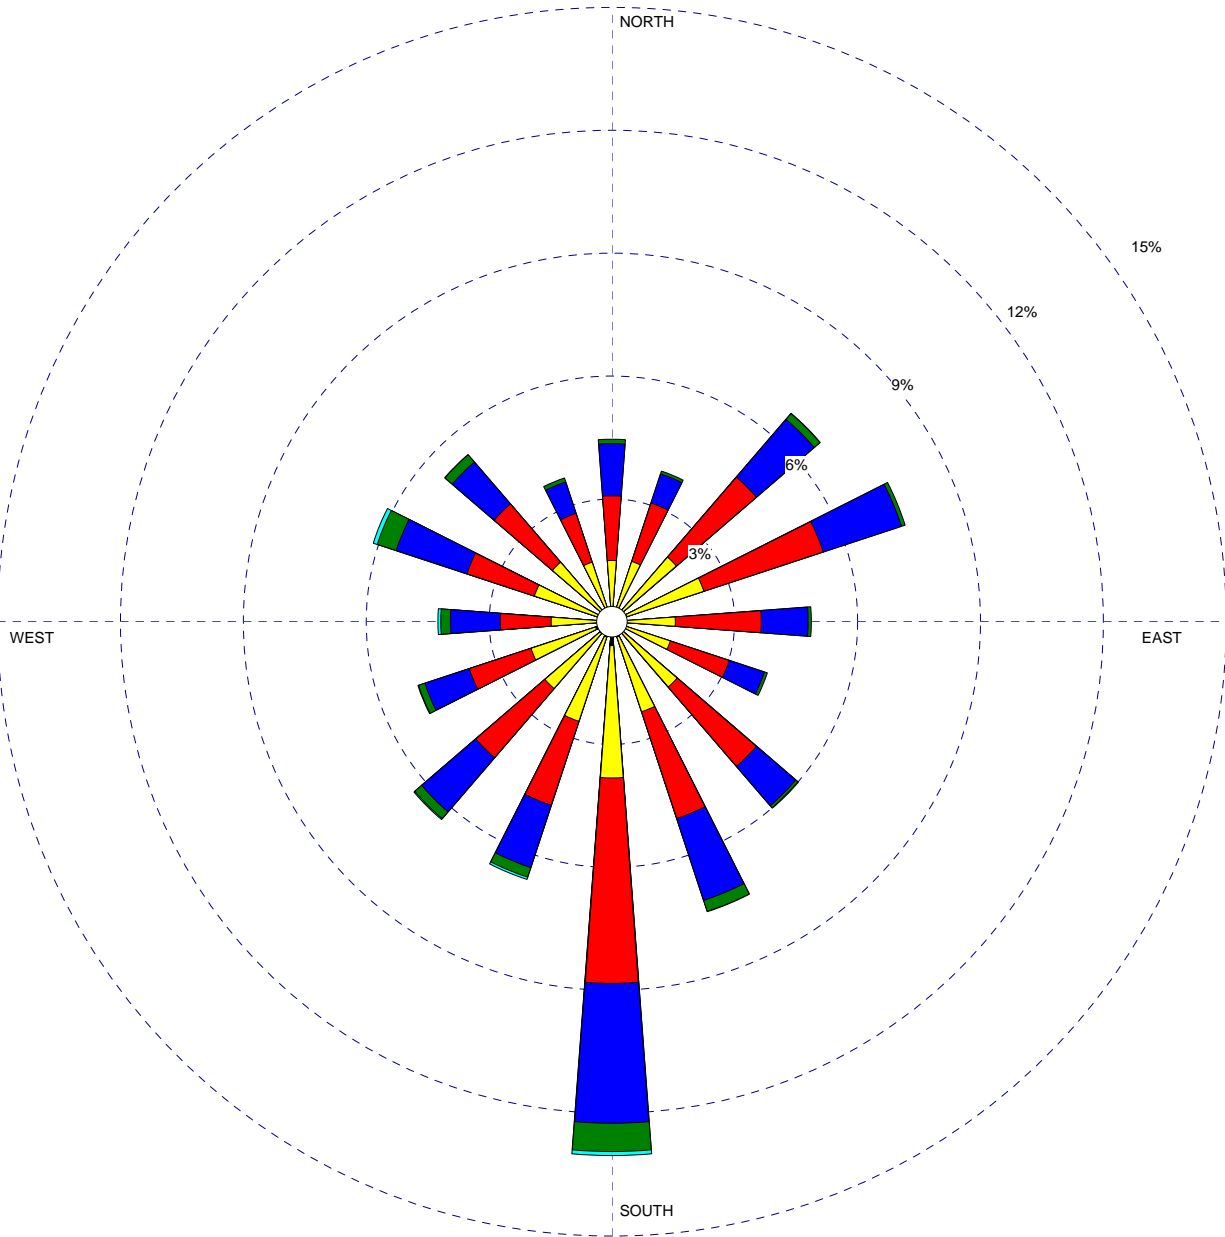

WIND ROSE PLOT

Station #14842 - PEORIA/GREATER PEORIA ARPT, IL

<p>Wind Speed (Knots)</p>	<p>MODELER</p>	<p>DATE</p> <p>10/7/2004</p>	<p>COMPANY NAME</p> <p>Illinois State Climatologist Office</p>
	<p>DISPLAY</p> <p>Wind Speed</p>	<p>UNIT</p> <p>Knots</p>	<p>COMMENTS</p> <p>1961-1990 May Average</p>
	<p>AVG. WIND SPEED</p> <p>8.76 Knots</p>	<p>CALM WINDS</p> <p>4.58%</p>	
	<p>ORIENTATION</p> <p>Direction (blowing from)</p>	<p>PLOT YEAR-DATE-TIME</p> <p>May 1 - May 31</p> <p>Midnight - 11 PM</p>	<p>PROJECT/PLOT NO.</p>