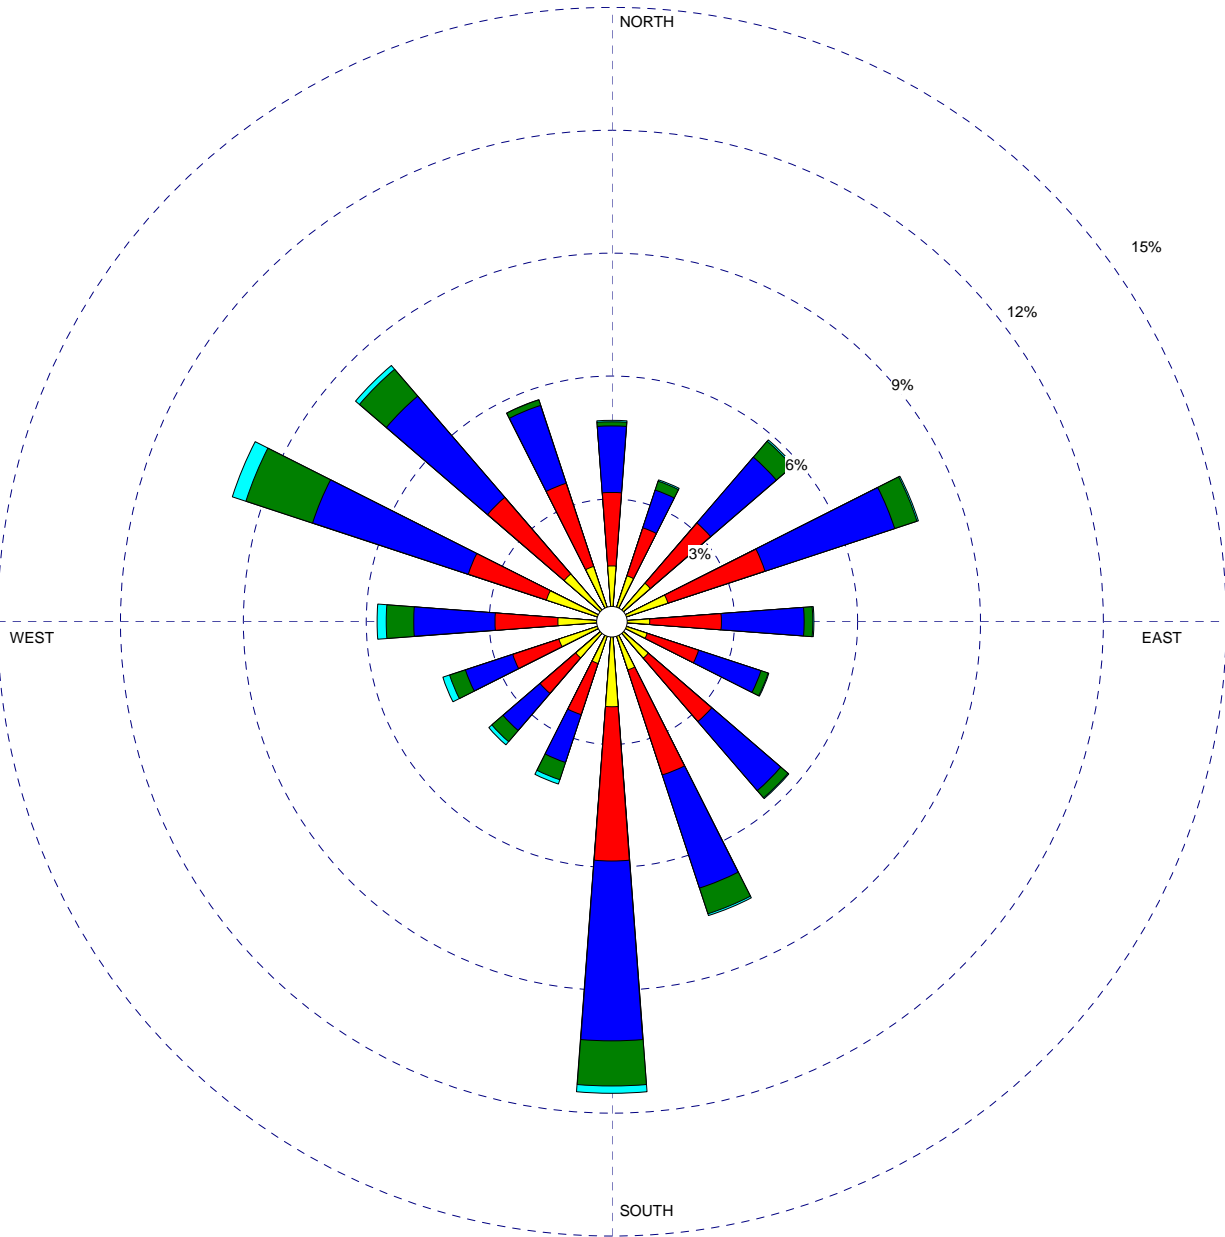

WIND ROSE PLOT

Station #14842 - PEORIA/GREATER PEORIA ARPT, IL

<p>Wind Speed (Knots)</p> <ul style="list-style-type: none"> > 21 17 - 21 11 - 16 7 - 10 4 - 6 1 - 3 	<p>MODELER</p>	<p>DATE</p> <p>10/7/2004</p>	<p>COMPANY NAME</p> <p>Illinois State Climatologist Office</p>	
	<p>DISPLAY</p> <p>Wind Speed</p>	<p>UNIT</p> <p>Knots</p>	<p>COMMENTS</p> <p>1961-1990 March Average</p>	
	<p>AVG. WIND SPEED</p> <p>10.58 Knots</p>	<p>CALM WINDS</p> <p>1.99%</p>		
	<p>ORIENTATION</p> <p>Direction (blowing from)</p>	<p>PLOT YEAR-DATE-TIME</p> <p>Mar 1 - Mar 31 Midnight - 11 PM</p>	<p>PROJECT/PLOT NO.</p>	