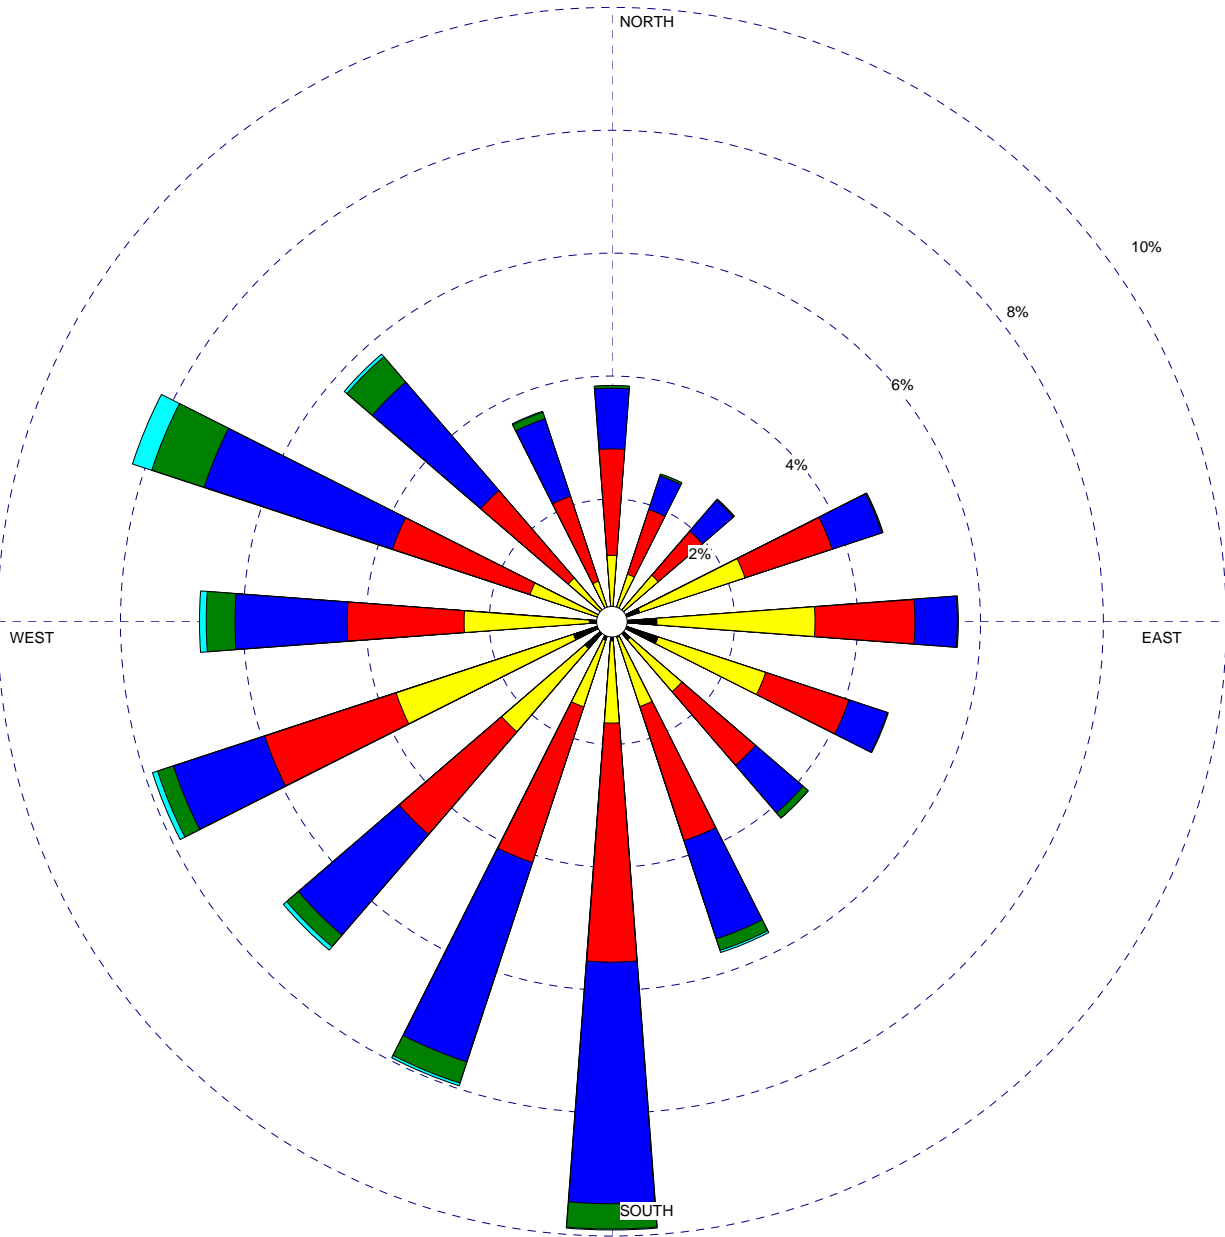

WIND ROSE PLOT

Station #14923 - MOLINE/QUAD-CITY ARPT, IL

<p>Wind Speed (Knots)</p> <ul style="list-style-type: none"> > 21 17 - 21 11 - 16 7 - 10 4 - 6 1 - 3 	<p>MODELER</p>	<p>DATE</p> <p>10/7/2004</p>	<p>COMPANY NAME</p> <p>Illinois State Climatologist Office</p>	
	<p>DISPLAY</p> <p>Wind Speed</p>	<p>UNIT</p> <p>Knots</p>	<p>COMMENTS</p> <p>1961-1990 October Average</p>	
	<p>AVG. WIND SPEED</p> <p>9.16 Knots</p>	<p>CALM WINDS</p> <p>8.99%</p>		
	<p>ORIENTATION</p> <p>Direction (blowing from)</p>	<p>PLOT YEAR-DATE-TIME</p> <p>Oct 1 - Oct 31</p> <p>Midnight - 11 PM</p>	<p>PROJECT/PLOT NO.</p>	