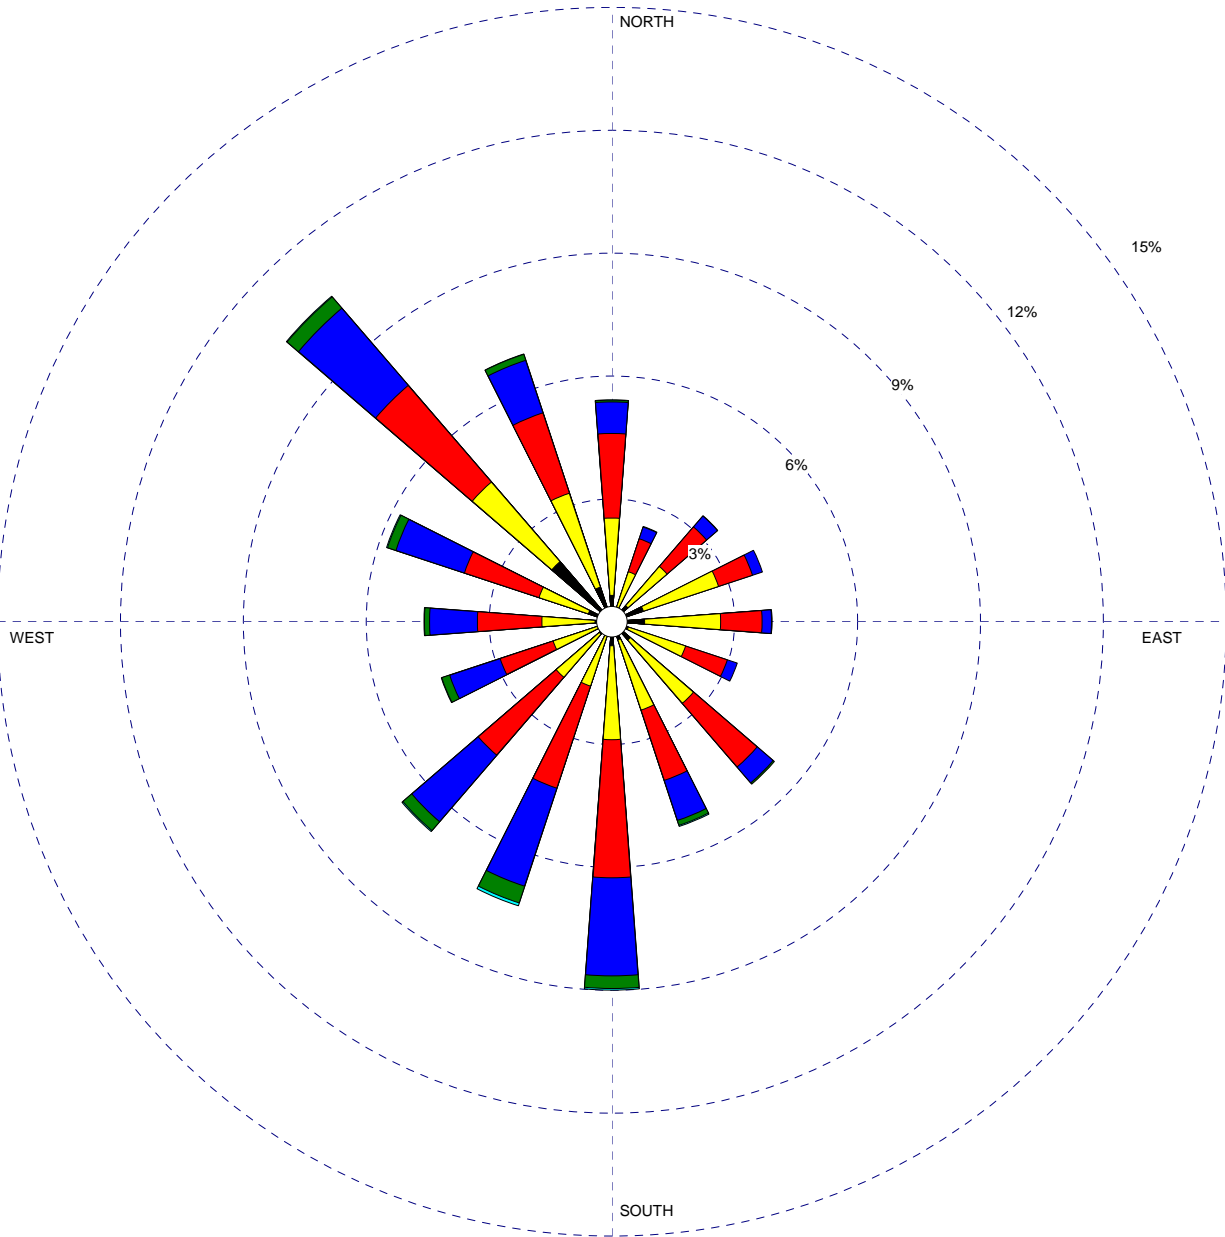

WIND ROSE PLOT

Station #93817 - EVANSVILLE/DRESS REGIONAL ARP, IN

<p>Wind Speed (Knots)</p> <ul style="list-style-type: none"> > 21 17 - 21 11 - 16 7 - 10 4 - 6 1 - 3 	<p>MODELER</p>	<p>DATE</p> <p>10/7/2004</p>	<p>COMPANY NAME</p> <p>Illinois State Climatologist Office</p>	
	<p>DISPLAY</p> <p>Wind Speed</p>	<p>UNIT</p> <p>Knots</p>	<p>COMMENTS</p> <p>1961-1990 November Average</p>	
	<p>AVG. WIND SPEED</p> <p>8.02 Knots</p>	<p>CALM WINDS</p> <p>12.00%</p>		
	<p>ORIENTATION</p> <p>Direction (blowing from)</p>	<p>PLOT YEAR-DATE-TIME</p> <p>Nov 1 - Nov 30</p> <p>Midnight - 11 PM</p>	<p>PROJECT/PLOT NO.</p>	