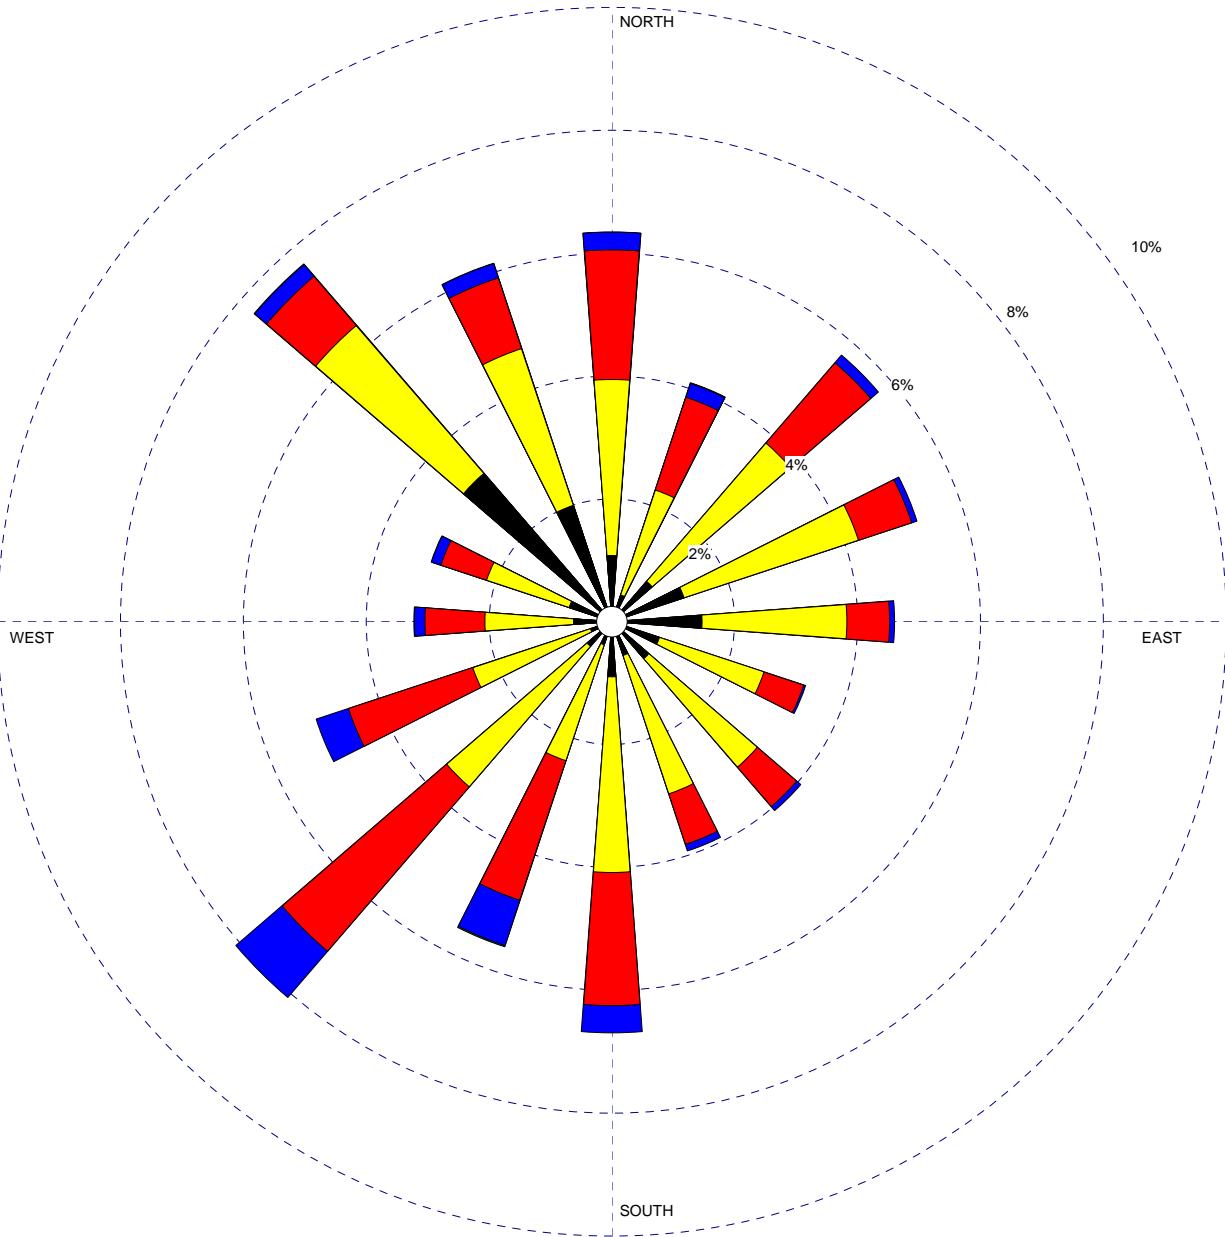

WIND ROSE PLOT

Station #93817 - EVANSVILLE/DRESS REGIONAL ARP, IN

<p>Wind Speed (Knots)</p> <ul style="list-style-type: none"> > 21 17 - 21 11 - 16 7 - 10 4 - 6 1 - 3 	<p>MODELER</p>	<p>DATE</p> <p>10/7/2004</p>	<p>COMPANY NAME</p> <p>Illinois State Climatologist Office</p>	
	<p>DISPLAY</p> <p>Wind Speed</p>	<p>UNIT</p> <p>Knots</p>	<p>COMMENTS</p> <p>1961-1990 August Average</p>	
	<p>AVG. WIND SPEED</p> <p>5.88 Knots</p>	<p>CALM WINDS</p> <p>17.10%</p>		
	<p>ORIENTATION</p> <p>Direction (blowing from)</p>	<p>PLOT YEAR-DATE-TIME</p> <p>Aug 1 - Aug 31 Midnight - 11 PM</p>	<p>PROJECT/PLOT NO.</p>	