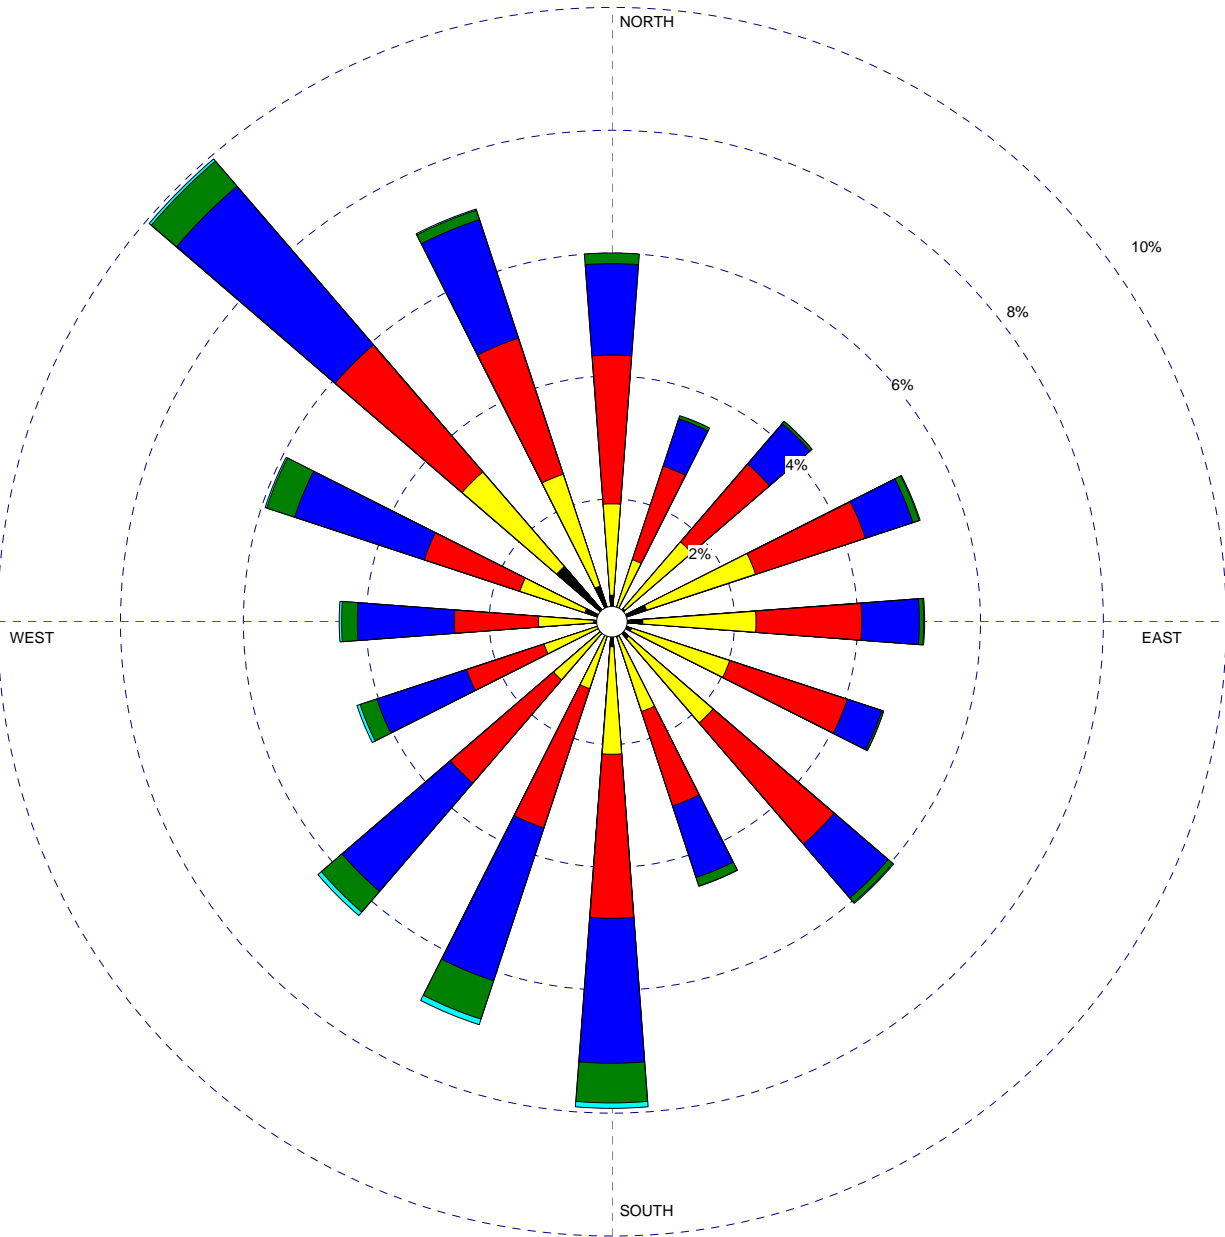

WIND ROSE PLOT

Station #93817 - EVANSVILLE/DRESS REGIONAL ARP, IN

<p>Wind Speed (Knots)</p> <ul style="list-style-type: none"> > 21 17 - 21 11 - 16 7 - 10 4 - 6 1 - 3 	<p>MODELER</p>	<p>DATE</p> <p>10/7/2004</p>	<p>COMPANY NAME</p> <p>Illinois State Climatologist Office</p>	
	<p>DISPLAY</p> <p>Wind Speed</p>	<p>UNIT</p> <p>Knots</p>	<p>COMMENTS</p> <p>1961-1990 March Average</p>	
	<p>AVG. WIND SPEED</p> <p>9.08 Knots</p>	<p>CALM WINDS</p> <p>7.62%</p>		
	<p>ORIENTATION</p> <p>Direction (blowing from)</p>	<p>PLOT YEAR-DATE-TIME</p> <p>Mar 1 - Mar 31 Midnight - 11 PM</p>	<p>PROJECT/PLOT NO.</p>	